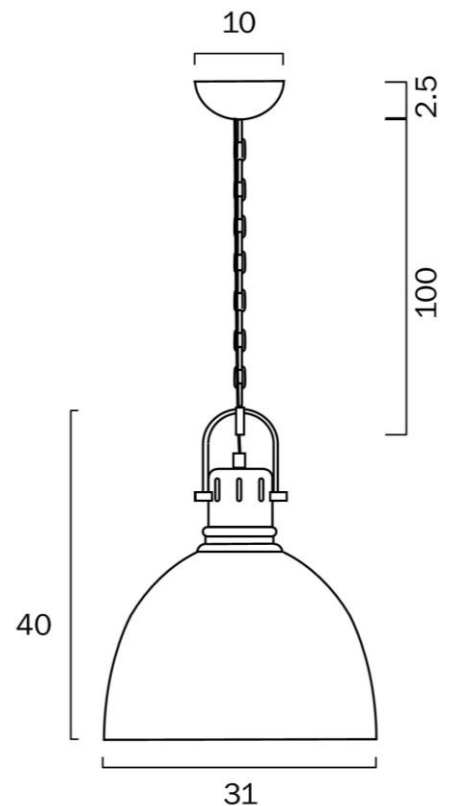

## MARKET 31 PENDANT E27 25w

<b>Product Code-</b>	<b>IFL-MARKET-PE31-BK</b>
Wattage-	25w
Voltage	240v AC
Colour Temperature (k)-	Globe Dependant
Beam Angle-	120°
Lumen output-	Globe Dependant
Lamp Base-	E27
CRI-	Globe Dependant
Ip Rating-	IP20
Dimmable	Globe Dependant
Mounting Type-	Surface
Material-	Metal
Colour-	Black
Warranty-	3 Years Replacement

## MARKET 31 PENDANT E27 25w

<b>Product Code-</b>	<b>IFL-MARKET-PE31-CH</b>
Wattage-	25w
Voltage	240v AC
Colour Temperature (k)-	Globe Dependant
Beam Angle-	120°
Lumen output-	Globe Dependant
Lamp Base-	E27
CRI-	Globe Dependant
Ip Rating-	IP20
Dimmable	Globe Dependant
Mounting Type-	Surface
Material-	Metal
Colour-	Chrome
Warranty-	3 Years Replacement

## MARKET 31 PENDANT E27 25w

<b>Product Code-</b>	<b>IFL-MARKET-PE31-CP</b>
Wattage-	25w
Voltage	240v AC
Colour Temperature (k)-	Globe Dependant
Beam Angle-	120°
Lumen output-	Globe Dependant
Lamp Base-	E27
CRI-	Globe Dependant
Ip Rating-	IP20
Dimmable	Globe Dependant
Mounting Type-	Surface
Material-	Metal
Colour-	Copper
Warranty-	3 Years Replacement