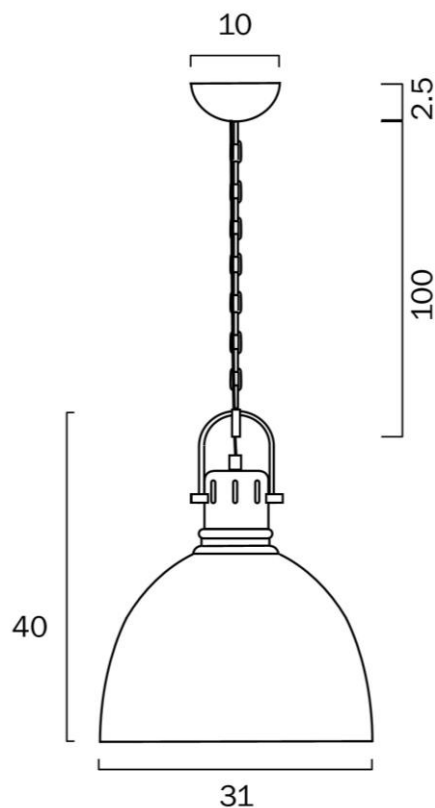

## MARKET 31 PENDANT E27 25w

<b>Product Code-</b>	<b>IFL-MARKET-PE31-BK</b>
Wattage-	25w
Voltage	240v AC
Colour Temperature (k)-	Globe Dependant
Beam Angle-	120°
Lumen output-	Globe Dependant
Lamp Base-	E27
CRI-	Globe Dependant
Ip Rating-	IP20
Dimmable	Globe Dependant
Mounting Type-	Surface
Material-	Metal
Colour-	Black
Warranty-	3 Years Replacement

## MARKET 31 PENDANT E27 25w

<b>Product Code-</b>	<b>IFL-MARKET-PE31-CH</b>
Wattage-	25w
Voltage	240v AC
Colour Temperature (k)-	Globe Dependant
Beam Angle-	120°
Lumen output-	Globe Dependant
Lamp Base-	E27
CRI-	Globe Dependant
Ip Rating-	IP20
Dimmable	Globe Dependant
Mounting Type-	Surface
Material-	Metal
Colour-	Chrome
Warranty-	3 Years Replacement

## MARKET 31 PENDANT E27 25w

<b>Product Code-</b>	<b>IFL-MARKET-PE31-CP</b>
Wattage-	25w
Voltage	240v AC
Colour Temperature (k)-	Globe Dependant
Beam Angle-	120°
Lumen output-	Globe Dependant
Lamp Base-	E27
CRI-	Globe Dependant
Ip Rating-	IP20
Dimmable	Globe Dependant
Mounting Type-	Surface
Material-	Metal
Colour-	Copper
Warranty-	3 Years Replacement