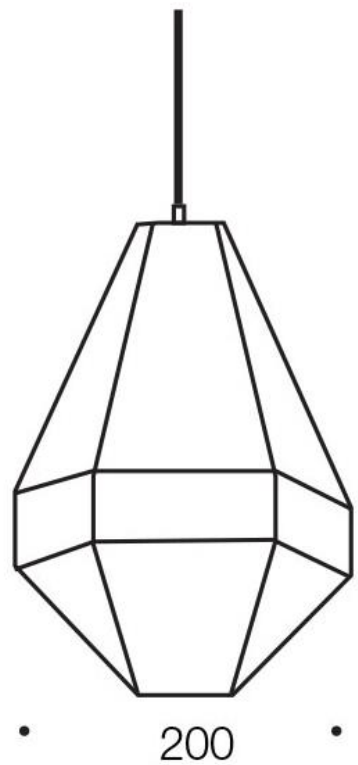

MAGNUS 35 PENDANT E27 25w

Product Code-	IFL-MAGNUS-PE35-CH
Wattage-	25w
Voltage	240v AC
Colour Temperature (k)-	Globe Dependant
Beam Angle-	360°
Lumen output-	Globe Dependant
Lamp Base-	E27
CRI-	Globe Dependant
Ip Rating-	IP20
Dimmable	Globe Dependant
Mounting Type-	Surface
Material-	Metal
Colour-	Chrome
Warranty-	3 Years Replacement

• cable 1.5 •

335

• 200 •

MAGNUS 35 PENDANT E27 25w

Product Code-	IFL-MAGNUS-PE35-GD
Wattage-	25w
Voltage	240v AC
Colour Temperature (k)-	Globe Dependant
Beam Angle-	360°
Lumen output-	Globe Dependant
Lamp Base-	E27
CRI-	Globe Dependant
Ip Rating-	IP20
Dimmable	Globe Dependant
Mounting Type-	Surface
Material-	Metal
Colour-	Gold
Warranty-	3 Years Replacement

• cable 1.5 • 335

MAGNUS 35 PENDANT E27 25w

Product Code-	IFL-MAGNUS-PE35-GM
Wattage-	25w
Voltage	240v AC
Colour Temperature (k)-	Globe Dependant
Beam Angle-	360°
Lumen output-	Globe Dependant
Lamp Base-	E27
CRI-	Globe Dependant
Ip Rating-	IP20
Dimmable	Globe Dependant
Mounting Type-	Surface
Material-	Metal
Colour-	Gun Metal
Warranty-	3 Years Replacement