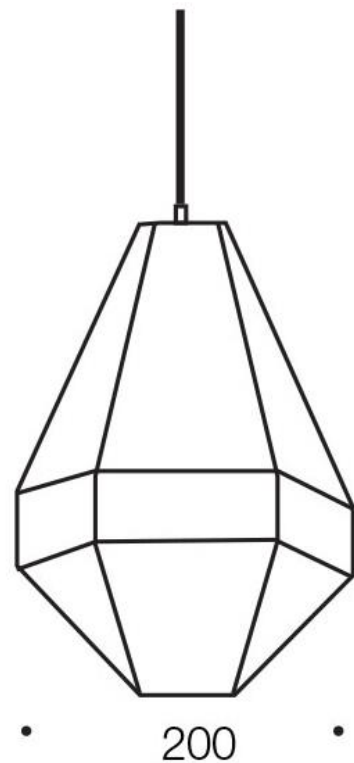

MAGNUS 35 PENDANT E27 25w

Product Code-	IFL-MAGNUS-PE35-CH
Wattage-	25w
Voltage	240v AC
Colour Temperature (k)-	Globe Dependant
Beam Angle-	360°
Lumen output-	Globe Dependant
Lamp Base-	E27
CRI-	Globe Dependant
Ip Rating-	IP20
Dimmable	Globe Dependant
Mounting Type-	Surface
Material-	Metal
Colour-	Chrome
Warranty-	3 Years Replacement

• cable 1.5 •

335

• 200 •

MAGNUS 35 PENDANT E27 25w

Product Code-	IFL-MAGNUS-PE35-GD
Wattage-	25w
Voltage	240v AC
Colour Temperature (k)-	Globe Dependant
Beam Angle-	360°
Lumen output-	Globe Dependant
Lamp Base-	E27
CRI-	Globe Dependant
Ip Rating-	IP20
Dimmable	Globe Dependant
Mounting Type-	Surface
Material-	Metal
Colour-	Gold
Warranty-	3 Years Replacement

• cable 1.5 • 335

MAGNUS 35 PENDANT E27 25w

Product Code-	IFL-MAGNUS-PE35-GM
Wattage-	25w
Voltage	240v AC
Colour Temperature (k)-	Globe Dependant
Beam Angle-	360°
Lumen output-	Globe Dependant
Lamp Base-	E27
CRI-	Globe Dependant
Ip Rating-	IP20
Dimmable	Globe Dependant
Mounting Type-	Surface
Material-	Metal
Colour-	Gun Metal
Warranty-	3 Years Replacement