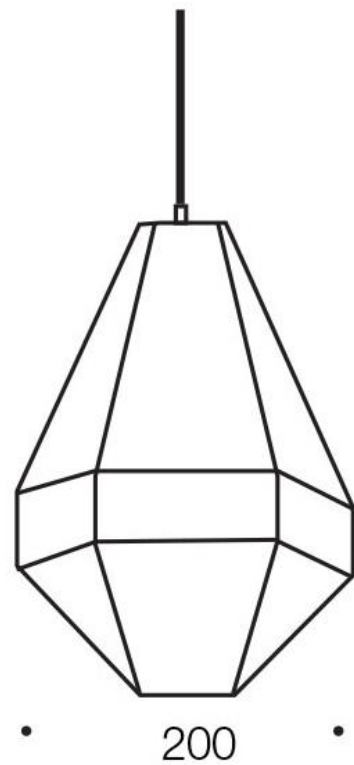

MAGNUS 35 PENDANT E27 25w

Product Code-	IFL-MAGNUS-PE35-CH
Wattage-	25w
Voltage	240v AC
Colour Temperature (k)-	Globe Dependant
Beam Angle-	360°
Lumen output-	Globe Dependant
Lamp Base-	E27
CRI-	Globe Dependant
Ip Rating-	IP20
Dimmable	Globe Dependant
Mounting Type-	Surface
Material-	Metal
Colour-	Chrome
Warranty-	3 Years Replacement

• cable 1.5 •

335

• 200 •

MAGNUS 35 PENDANT E27 25w

Product Code-	IFL-MAGNUS-PE35-GD
Wattage-	25w
Voltage	240v AC
Colour Temperature (k)-	Globe Dependant
Beam Angle-	360°
Lumen output-	Globe Dependant
Lamp Base-	E27
CRI-	Globe Dependant
Ip Rating-	IP20
Dimmable	Globe Dependant
Mounting Type-	Surface
Material-	Metal
Colour-	Gold
Warranty-	3 Years Replacement

• cable 1.5 • 335

MAGNUS 35 PENDANT E27 25w

Product Code-	IFL-MAGNUS-PE35-GM
Wattage-	25w
Voltage	240v AC
Colour Temperature (k)-	Globe Dependant
Beam Angle-	360°
Lumen output-	Globe Dependant
Lamp Base-	E27
CRI-	Globe Dependant
Ip Rating-	IP20
Dimmable	Globe Dependant
Mounting Type-	Surface
Material-	Metal
Colour-	Gun Metal
Warranty-	3 Years Replacement