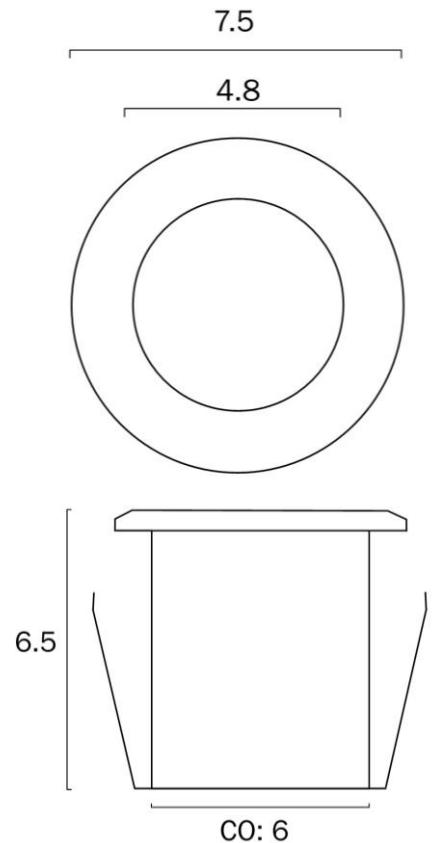

LUC 8-26V INGROUND LIGHT COB 8w

may vary due to manufacturing variations.

Product Code- IFL-LUC.G8-AL83-826

Wattage- 8w

Voltage 8~26v DC

Colour Temperature (k)- 3000K

Beam Angle- 32°

Lumen output- 700

Lamp Base- LED integrated COB

CRI- 84+

Ip Rating- IP65

Dimmable No

Mounting Type- Recess

Material- Metal, Polycarbonate

Colour- Clear, Aluminium

Warranty- 3 Years Replacement

LUC 8-26V INGROUND LIGHT COB 8w

Product Code-	IFL-LUC.G8-BK83-826
Wattage-	8w
Voltage	8~26v DC
Colour Temperature (k)-	3000K
Beam Angle-	32°
Lumen output-	700
Lamp Base-	LED integrated COB
CRI-	84+
Ip Rating-	IP65
Dimmable	No
Mounting Type-	Recess
Material-	Metal, Polycarbonate
Colour-	Clear, Black
Warranty-	3 Years Replacement