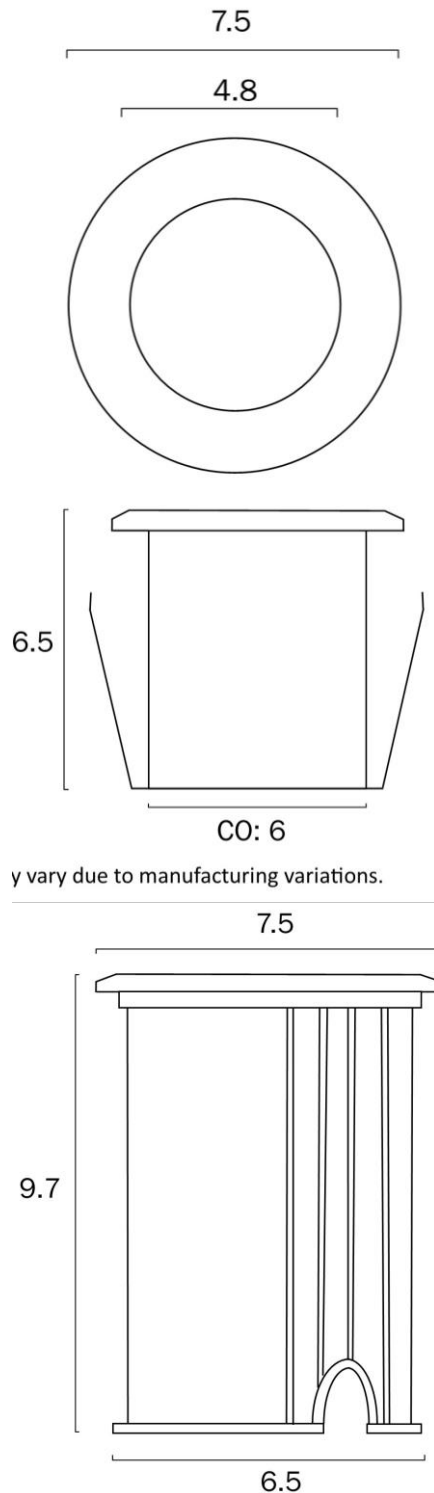

LUC 8-26V INGROUND LIGHT COB 8w

may vary due to manufacturing variations.

Product Code- IFL-LUC.G8-AL83-826

Wattage- 8w

Voltage 8~26v DC

Colour Temperature (k)- 3000K

Beam Angle- 32°

Lumen output- 700

Lamp Base- LED integrated COB

CRI- 84+

Ip Rating- IP65

Dimmable No

Mounting Type- Recess

Material- Metal, Polycarbonate

Colour- Clear, Aluminium

Warranty- 3 Years Replacement

LUC 8-26V INGROUND LIGHT COB 8w

Product Code-	IFL-LUC.G8-BK83-826
Wattage-	8w
Voltage	8~26v DC
Colour Temperature (k)-	3000K
Beam Angle-	32°
Lumen output-	700
Lamp Base-	LED integrated COB
CRI-	84+
Ip Rating-	IP65
Dimmable	No
Mounting Type-	Recess
Material-	Metal, Polycarbonate
Colour-	Clear, Black
Warranty-	3 Years Replacement