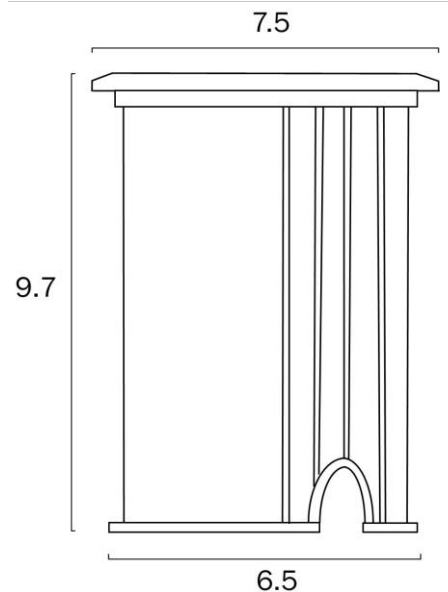

LUC 8-26V INGROUND LIGHT COB 8w

may vary due to manufacturing variations.

Product Code- IFL-LUC.G8-AL83-826

Wattage- 8w

Voltage 8~26v DC

Colour Temperature (k)- 3000K

Beam Angle- 32°

Lumen output- 700

Lamp Base- LED integrated COB

CRI- 84+

Ip Rating- IP65

Dimmable No

Mounting Type- Recess

Material- Metal, Polycarbonate

Colour- Clear, Aluminium

Warranty- 3 Years Replacement

LUC 8-26V INGROUND LIGHT COB 8w

Product Code-	IFL-LUC.G8-BK83-826
Wattage-	8w
Voltage	8~26v DC
Colour Temperature (k)-	3000K
Beam Angle-	32°
Lumen output-	700
Lamp Base-	LED integrated COB
CRI-	84+
Ip Rating-	IP65
Dimmable	No
Mounting Type-	Recess
Material-	Metal, Polycarbonate
Colour-	Clear, Black
Warranty-	3 Years Replacement