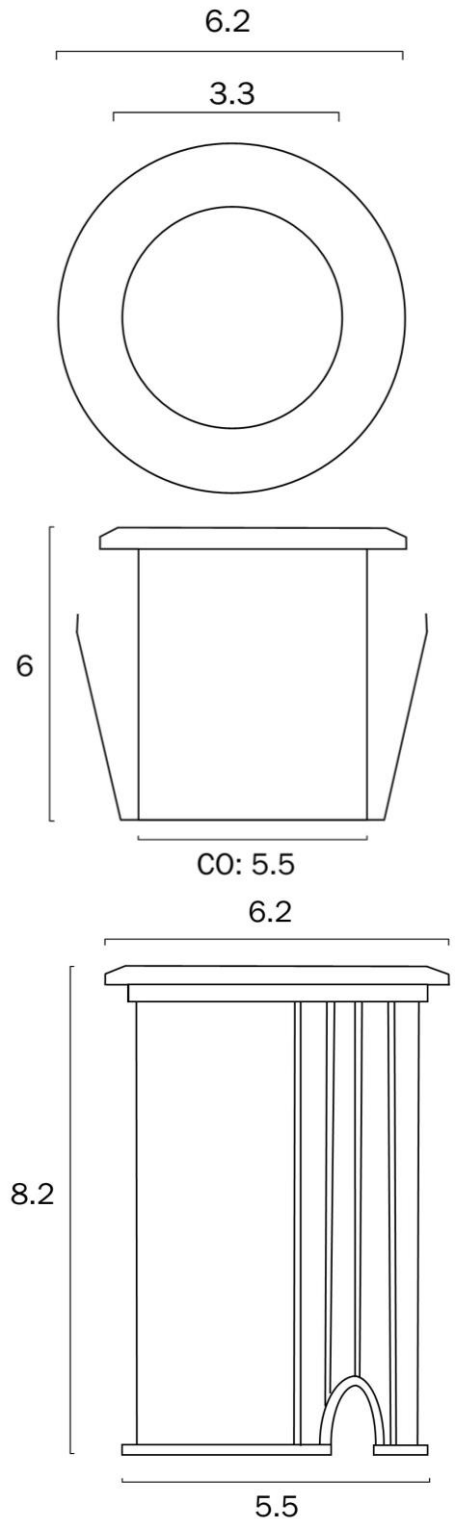

LUC 8-26V INGROUND LIGHT COB 5w

Product Code- IFL-LUC.G5-AL83-826

Wattage- 5w

Voltage 8~26v DC

Colour Temperature (k)- 3000K

Beam Angle- 22°

Lumen output- 450

Lamp Base- LED integrated COB

CRI- 84+

Ip Rating- IP65

Dimmable No

Mounting Type- Recess

Material- Metal, Polycarbonate

Colour- Clear, Aluminium

Warranty- 3 Years Replacement

LUC 8-26V INGROUND LIGHT COB 5w

Product Code-	IFL-LUC.G5-BK83-826
Wattage-	5w
Voltage	8~26v DC
Colour Temperature (k)-	3000K
Beam Angle-	22°
Lumen output-	450
Lamp Base-	LED integrated COB
CRI-	84+
Ip Rating-	IP65
Dimmable	No
Mounting Type-	Recess
Material-	Metal, Polycarbonate
Colour-	Clear, Black
Warranty-	3 Years Replacement