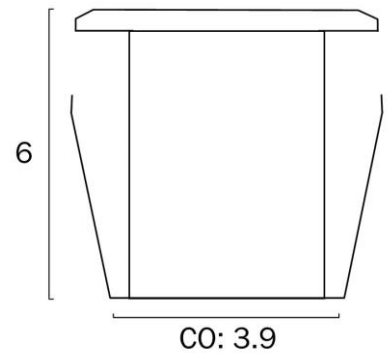

## LUC 8-26V INGROUND LIGHT COB 3w

**Product Code-** IFL-LUC.G3-AL83-826

**Wattage-** 3w

**Voltage** 8~26v DC

**Colour Temperature (k)-** 3000K

**Beam Angle-** 36°

**Lumen output-** 280

**Lamp Base-** LED integrated COB

**CRI-** 84+

**Ip Rating-** IP65

**Dimmable** No

**Mounting Type-** Recess

**Material-** Metal, Polycarbonate

**Colour-** Clear, Aluminium

**Warranty-** 3 Years Replacement

## LUC 8-26V INGROUND LIGHT COB 3w

Product Code-	IFL-LUC.G3-BK83-826
Wattage-	3w
Voltage	8~26v DC
Colour Temperature (k)-	3000K
Beam Angle-	36°
Lumen output-	280
Lamp Base-	LED integrated COB
CRI-	84+
Ip Rating-	IP65
Dimmable	No
Mounting Type-	Recess
Material-	Metal, Polycarbonate
Colour-	Clear, Black
Warranty-	3 Years Replacement