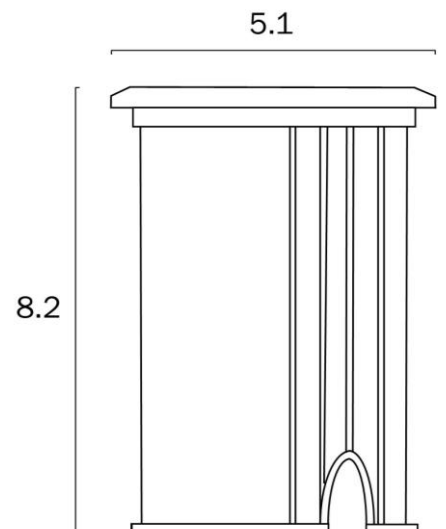

## LUC 8-26V INGROUND LIGHT COB 3w

**Product Code-** IFL-LUC.G3-AL83-826

**Wattage-** 3w

**Voltage** 8~26v DC

**Colour Temperature (k)-** 3000K

**Beam Angle-** 36°

**Lumen output-** 280

**Lamp Base-** LED integrated COB

**CRI-** 84+

**Ip Rating-** IP65

**Dimmable** No

**Mounting Type-** Recess

**Material-** Metal, Polycarbonate

**Colour-** Clear, Aluminium

**Warranty-** 3 Years Replacement

## LUC 8-26V INGROUND LIGHT COB 3w

Product Code-	IFL-LUC.G3-BK83-826
Wattage-	3w
Voltage	8~26v DC
Colour Temperature (k)-	3000K
Beam Angle-	36°
Lumen output-	280
Lamp Base-	LED integrated COB
CRI-	84+
Ip Rating-	IP65
Dimmable	No
Mounting Type-	Recess
Material-	Metal, Polycarbonate
Colour-	Clear, Black
Warranty-	3 Years Replacement