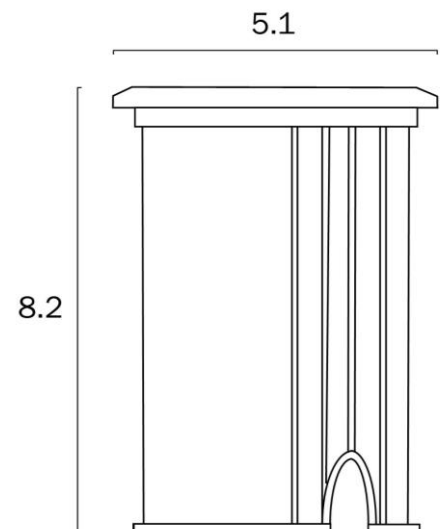

## LUC 8-26V INGROUND LIGHT COB 3w

**Product Code-** IFL-LUC.G3-AL83-826

**Wattage-** 3w

**Voltage** 8~26v DC

**Colour Temperature (k)-** 3000K

**Beam Angle-** 36°

**Lumen output-** 280

**Lamp Base-** LED integrated COB

**CRI-** 84+

**Ip Rating-** IP65

**Dimmable** No

**Mounting Type-** Recess

**Material-** Metal, Polycarbonate

**Colour-** Clear, Aluminium

**Warranty-** 3 Years Replacement

## LUC 8-26V INGROUND LIGHT COB 3w

Product Code-	IFL-LUC.G3-BK83-826
Wattage-	3w
Voltage	8~26v DC
Colour Temperature (k)-	3000K
Beam Angle-	36°
Lumen output-	280
Lamp Base-	LED integrated COB
CRI-	84+
Ip Rating-	IP65
Dimmable	No
Mounting Type-	Recess
Material-	Metal, Polycarbonate
Colour-	Clear, Black
Warranty-	3 Years Replacement