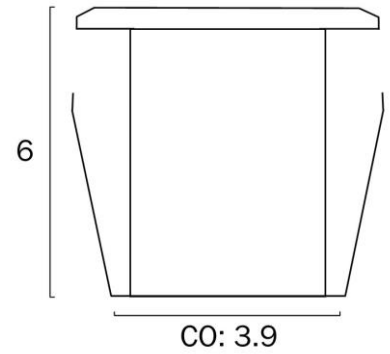

## LUC 8-26V INGROUND LIGHT COB 3w

**Product Code-** IFL-LUC.G3-AL83-826

**Wattage-** 3w

**Voltage** 8~26v DC

**Colour Temperature (k)-** 3000K

**Beam Angle-** 36°

**Lumen output-** 280

**Lamp Base-** LED integrated COB

**CRI-** 84+

**Ip Rating-** IP65

**Dimmable** No

**Mounting Type-** Recess

**Material-** Metal, Polycarbonate

**Colour-** Clear, Aluminium

**Warranty-** 3 Years Replacement

## LUC 8-26V INGROUND LIGHT COB 3w

Product Code-	IFL-LUC.G3-BK83-826
Wattage-	3w
Voltage	8~26v DC
Colour Temperature (k)-	3000K
Beam Angle-	36°
Lumen output-	280
Lamp Base-	LED integrated COB
CRI-	84+
Ip Rating-	IP65
Dimmable	No
Mounting Type-	Recess
Material-	Metal, Polycarbonate
Colour-	Clear, Black
Warranty-	3 Years Replacement