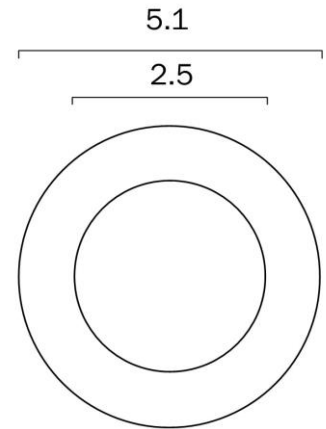

## LUC 8-26V INGROUND LIGHT COB 3w

**Product Code-** IFL-LUC.G3-AL83-826

**Wattage-** 3w

**Voltage** 8~26v DC

**Colour Temperature (k)-** 3000K

**Beam Angle-** 36°

**Lumen output-** 280

**Lamp Base-** LED integrated COB

**CRI-** 84+

**Ip Rating-** IP65

**Dimmable** No

**Mounting Type-** Recess

**Material-** Metal, Polycarbonate

**Colour-** Clear, Aluminium

**Warranty-** 3 Years Replacement

## LUC 8-26V INGROUND LIGHT COB 3w

Product Code-	IFL-LUC.G3-BK83-826
Wattage-	3w
Voltage	8~26v DC
Colour Temperature (k)-	3000K
Beam Angle-	36°
Lumen output-	280
Lamp Base-	LED integrated COB
CRI-	84+
Ip Rating-	IP65
Dimmable	No
Mounting Type-	Recess
Material-	Metal, Polycarbonate
Colour-	Clear, Black
Warranty-	3 Years Replacement