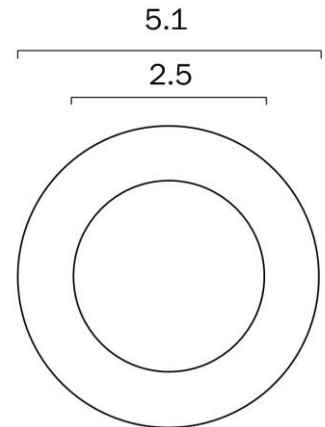

## LUC 8-26V INGROUND LIGHT COB 3w

**Product Code-** IFL-LUC.G3-AL83-826

**Wattage-** 3w

**Voltage** 8~26v DC

**Colour Temperature (k)-** 3000K

**Beam Angle-** 36°

**Lumen output-** 280

**Lamp Base-** LED integrated COB

**CRI-** 84+

**Ip Rating-** IP65

**Dimmable** No

**Mounting Type-** Recess

**Material-** Metal, Polycarbonate

**Colour-** Clear, Aluminium

**Warranty-** 3 Years Replacement

## LUC 8-26V INGROUND LIGHT COB 3w

Product Code-	IFL-LUC.G3-BK83-826
Wattage-	3w
Voltage	8~26v DC
Colour Temperature (k)-	3000K
Beam Angle-	36°
Lumen output-	280
Lamp Base-	LED integrated COB
CRI-	84+
Ip Rating-	IP65
Dimmable	No
Mounting Type-	Recess
Material-	Metal, Polycarbonate
Colour-	Clear, Black
Warranty-	3 Years Replacement