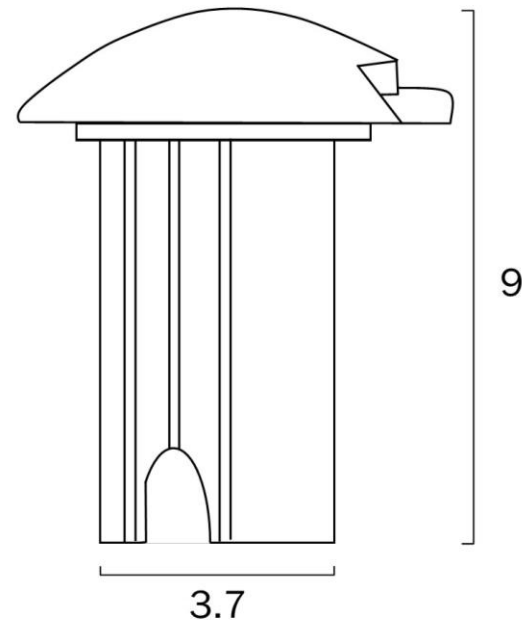

LUC 2X 8-26V INGROUND LIGHT COB 3w

Product Code-	IFL-LUC.G23-BK83-826
Wattage-	3w
Voltage	8~26v DC
Colour Temperature (k)-	3000K
Beam Angle-	30°
Lumen output-	400
Lamp Base-	LED integrated COB
CRI-	84+
Ip Rating-	IP65
Dimmable	No
Mounting Type-	Recess
Material-	Metal, Polycarbonate
Colour-	Clear, Black
Warranty-	3 Years Replacement