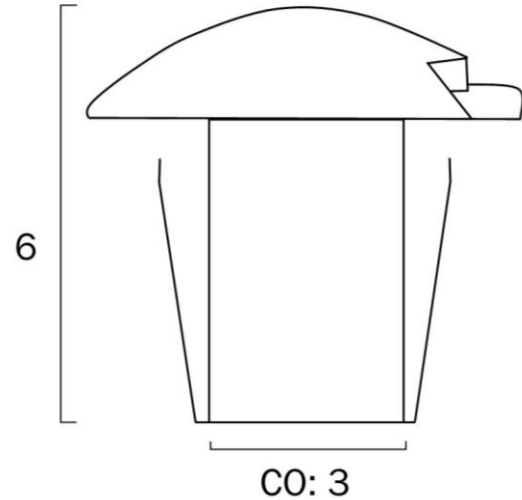

LUC 2X 8-26V INGROUND LIGHT COB 3w

Product Code-	IFL-LUC.G23-BK83-826
Wattage-	3w
Voltage	8~26v DC
Colour Temperature (k)-	3000K
Beam Angle-	30°
Lumen output-	400
Lamp Base-	LED integrated COB
CRI-	84+
Ip Rating-	IP65
Dimmable	No
Mounting Type-	Recess
Material-	Metal, Polycarbonate
Colour-	Clear, Black
Warranty-	3 Years Replacement