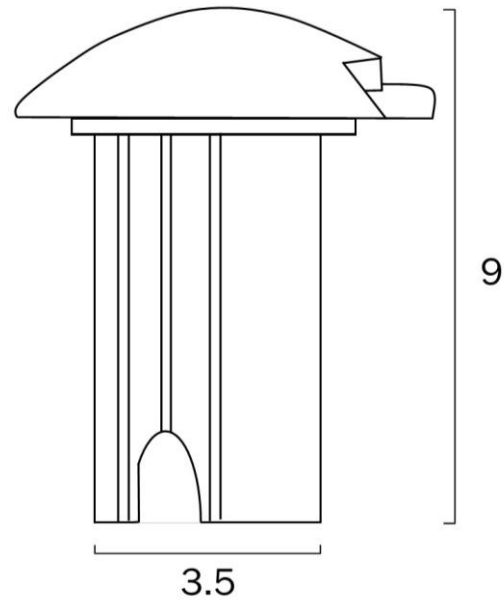

LUC 1X 8-26V INGROUND LIGHT COB 3w

CO: 3

Product Code-	IFL-LUC.G13-BK83-826
Wattage-	3w
Voltage	8~26v DC
Colour Temperature (k)-	3000K
Beam Angle-	172°
Lumen output-	200
Lamp Base-	LED integrated COB
CRI-	84+
Ip Rating-	IP65
Dimmable	No
Mounting Type-	Recess
Material-	Metal, Polycarbonate
Colour-	Clear, Black
Warranty-	3 Years Replacement