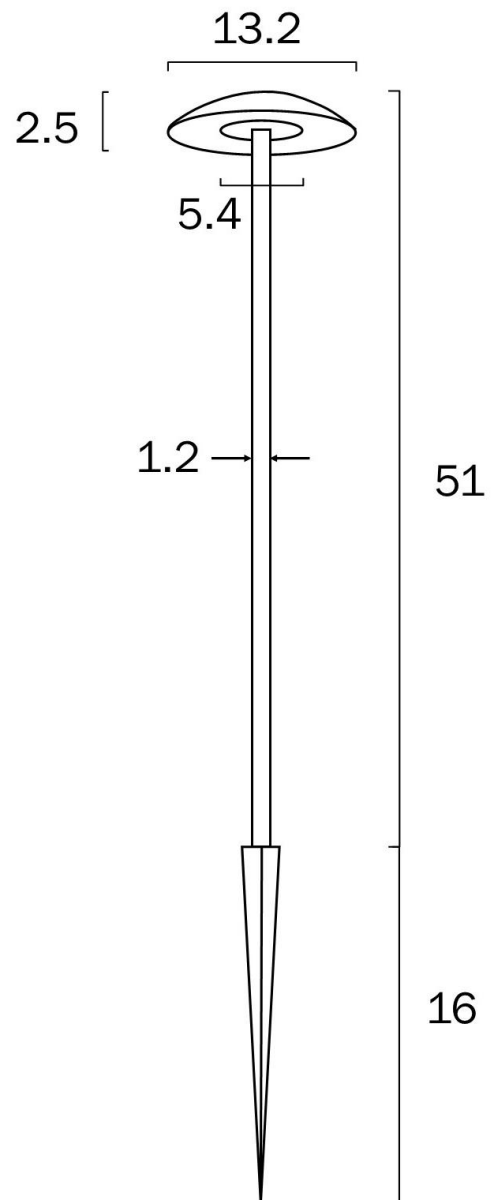

LUC 8-26V POST LIGHT COB 3w

Product Code-	IFL-LUC-PT3-BK83-826
Wattage-	3w
Voltage	8~26v DC
Colour Temperature (k)-	3000K
Beam Angle-	96°
Lumen output-	280
Lamp Base-	LED integrated COB
CRI-	84+
Ip Rating-	IP65
Dimmable	No
Mounting Type-	Recess
Material-	Metal, Polycarbonate
Colour-	Black, Frost
Warranty-	3 Years Replacement