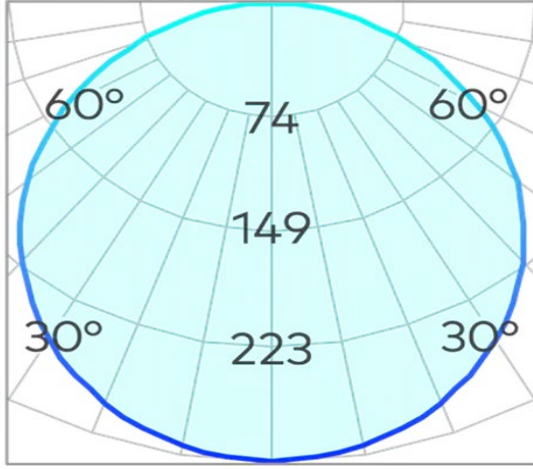

# L05 565mm Linear Profile for FX Track COB 13W

<b>Product Code-</b>	<b>IFL-LL050013.TB30.F</b>
Wattage-	13W
Voltage	48v DC
Colour Temperature (k)-	3000K
Beam Angle-	115°
Optional Degree	N/A
Lumen output-	879
Lamp Base-	COB
CRI-	90+
Ip Rating-	IP20
Dimmable	Yes
Mounting Type-	Track Mount
Material-	Aluminium
Colour-	Black
Warranty-	5 Years Replacement

# L05 565mm Linear Profile for FX Track COB 13W

<b>Product Code-</b>	<b>IFL-LL050013.TB40.F</b>
Wattage-	13W
Voltage	48v DC
Colour Temperature (k)-	4000K
Beam Angle-	115°
Optional Degree	N/A
Lumen output-	931
Lamp Base-	COB
CRI-	90+
Ip Rating-	IP20
Dimmable	Yes
Mounting Type-	Track Mount
Material-	Aluminium
Colour-	Black
Warranty-	5 Years Replacement

## L05 565mm Linear Profile for FX Track COB 13W

<b>Product Code-</b>	<b>IFL-LL050013.TW30.F</b>
Wattage-	13W
Voltage	48v DC
Colour Temperature (k)-	3000K
Beam Angle-	115°
Optional Degree	N/A
Lumen output-	879
Lamp Base-	COB
CRI-	90+
Ip Rating-	IP20
Dimmable	Yes
Mounting Type-	Track Mount
Material-	Aluminium
Colour-	White
Warranty-	5 Years Replacement

## L05 565mm Linear Profile for FX Track COB 13W

<b>Product Code-</b>	<b>IFL-LL050013.TW40.F</b>
Wattage-	13W
Voltage	48v DC
Colour Temperature (k)-	4000K
Beam Angle-	115°
Optional Degree	N/A
Lumen output-	931
Lamp Base-	COB
CRI-	90+
Ip Rating-	IP20
Dimmable	Yes
Mounting Type-	Track Mount
Material-	Aluminium
Colour-	White
Warranty-	5 Years Replacement