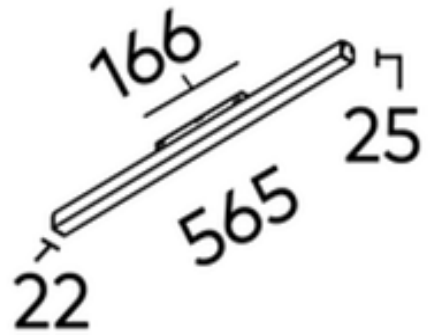

# L05 565mm Linear Profile for FX Track COB 13W

<b>Product Code-</b>	<b>IFL-LL050013.TB30.F</b>
Wattage-	13W
Voltage	48v DC
Colour Temperature (k)-	3000K
Beam Angle-	115°
Optional Degree	N/A
Lumen output-	879
Lamp Base-	COB
CRI-	90+
Ip Rating-	IP20
Dimmable	Yes
Mounting Type-	Track Mount
Material-	Aluminium
Colour-	Black
Warranty-	5 Years Replacement

# L05 565mm Linear Profile for FX Track COB 13W

<b>Product Code-</b>	<b>IFL-LL050013.TB40.F</b>
Wattage-	13W
Voltage	48v DC
Colour Temperature (k)-	4000K
Beam Angle-	115°
Optional Degree	N/A
Lumen output-	931
Lamp Base-	COB
CRI-	90+
Ip Rating-	IP20
Dimmable	Yes
Mounting Type-	Track Mount
Material-	Aluminium
Colour-	Black
Warranty-	5 Years Replacement

## L05 565mm Linear Profile for FX Track COB 13W

<b>Product Code-</b>	<b>IFL-LL050013.TW30.F</b>
Wattage-	13W
Voltage	48v DC
Colour Temperature (k)-	3000K
Beam Angle-	115°
Optional Degree	N/A
Lumen output-	879
Lamp Base-	COB
CRI-	90+
Ip Rating-	IP20
Dimmable	Yes
Mounting Type-	Track Mount
Material-	Aluminium
Colour-	White
Warranty-	5 Years Replacement

## L05 565mm Linear Profile for FX Track COB 13W

<b>Product Code-</b>	<b>IFL-LL050013.TW40.F</b>
Wattage-	13W
Voltage	48v DC
Colour Temperature (k)-	4000K
Beam Angle-	115°
Optional Degree	N/A
Lumen output-	931
Lamp Base-	COB
CRI-	90+
Ip Rating-	IP20
Dimmable	Yes
Mounting Type-	Track Mount
Material-	Aluminium
Colour-	White
Warranty-	5 Years Replacement