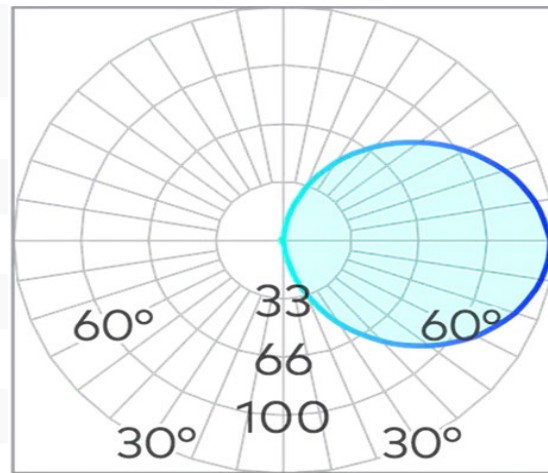

Link Open-Face Recessed Wall Light SMD 3W

Product Code-	IFL-LIOP0255.TB30.F
Wattage-	3W
Voltage	24v DC
Colour Temperature (k)-	3000K
Beam Angle-	105°
Optional Degree	N/A
Lumen output-	371
Lamp Base-	SMD
CRI-	80+
Ip Rating-	IP65
Dimmable	Yes
Mounting Type-	Wall Recess
Material-	Aluminium
Colour-	Black
Warranty-	3 Years Replacement

Luminaire

Canister

255x75
( 220x55)

250x70

Link Open-Face Recessed Wall Light SMD 3W

Product Code-	IFL-LIOP0255.TB40.F
Wattage-	3W
Voltage	24v DC
Colour Temperature (k)-	4000K
Beam Angle-	105°
Optional Degree	N/A
Lumen output-	323
Lamp Base-	SMD
CRI-	80+
Ip Rating-	IP65
Dimmable	Yes
Mounting Type-	Wall Recess
Material-	Aluminium
Colour-	Black
Warranty-	3 Years Replacement

Luminaire

Canister

255x75
( 220x55)

250x70

Link Open-Face Recessed Wall Light SMD 3W

Product Code-	IFL-LIOP0255.TW30.F
Wattage-	3W
Voltage	24v DC
Colour Temperature (k)-	3000K
Beam Angle-	105°
Optional Degree	N/A
Lumen output-	371
Lamp Base-	SMD
CRI-	80+
Ip Rating-	IP65
Dimmable	Yes
Mounting Type-	Wall Recess
Material-	Aluminium
Colour-	White
Warranty-	3 Years Replacement

Luminaire

Canister

255x75
( 220x55)

250x70

Link Open-Face Recessed Wall Light SMD 3W

Product Code-	IFL-LIOP0255.TW40.F
Wattage-	3W
Voltage	24v DC
Colour Temperature (k)-	4000K
Beam Angle-	105°
Optional Degree	N/A
Lumen output-	323
Lamp Base-	SMD
CRI-	80+
Ip Rating-	IP65
Dimmable	Yes
Mounting Type-	Wall Recess
Material-	Aluminium
Colour-	White
Warranty-	3 Years Replacement