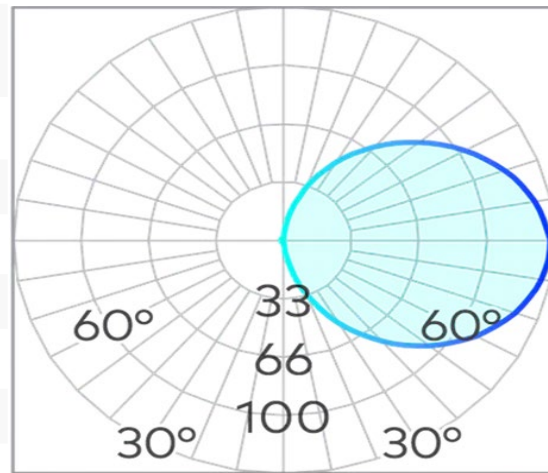

Luminaire

Canister

255x75
( 220x55)

250x70

Link Open-Face Recessed Wall Light SMD 3W

Product Code-	IFL-LIOP0255.TW30.F
Wattage-	3W
Voltage	24v DC
Colour Temperature (k)-	3000K
Beam Angle-	105°
Optional Degree	N/A
Lumen output-	371
Lamp Base-	SMD
CRI-	80+
Ip Rating-	IP65
Dimmable	Yes
Mounting Type-	Wall Recess
Material-	Aluminium
Colour-	White
Warranty-	3 Years Replacement

Luminaire

Canister

255x75
( 220x55)

250x70

Link Open-Face Recessed Wall Light SMD 3W

Product Code-	IFL-LIOP0255.TW40.F
Wattage-	3W
Voltage	24v DC
Colour Temperature (k)-	4000K
Beam Angle-	105°
Optional Degree	N/A
Lumen output-	323
Lamp Base-	SMD
CRI-	80+
Ip Rating-	IP65
Dimmable	Yes
Mounting Type-	Wall Recess
Material-	Aluminium
Colour-	White
Warranty-	3 Years Replacement

Luminaire

Canister

255x75
( 220x55)

250x70

Link Open-Face Recessed Wall Light SMD 3W

Product Code-	IFL-LIOP0255.TG30.F
Wattage-	3W
Voltage	24v DC
Colour Temperature (k)-	3000K
Beam Angle-	105°
Optional Degree	N/A
Lumen output-	371
Lamp Base-	SMD
CRI-	80+
Ip Rating-	IP65
Dimmable	Yes
Mounting Type-	Wall Recess
Material-	Aluminium
Colour-	Grey
Warranty-	3 Years Replacement

Luminaire

Canister

255x75
( 220x55)

250x70

Link Open-Face Recessed Wall Light SMD 3W

Product Code-	IFL-LIOP0255.TG40.F
Wattage-	3W
Voltage	24v DC
Colour Temperature (k)-	4000K
Beam Angle-	105°
Optional Degree	N/A
Lumen output-	323
Lamp Base-	SMD
CRI-	80+
Ip Rating-	IP65
Dimmable	Yes
Mounting Type-	Wall Recess
Material-	Aluminium
Colour-	Grey
Warranty-	3 Years Replacement