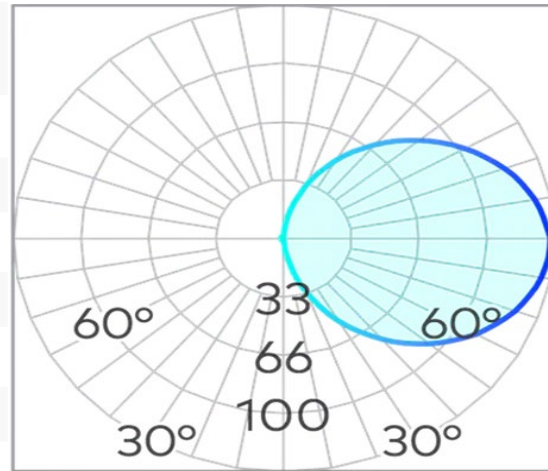

Luminaire

Canister

255x75
( 220x55)

250x70

Link Open-Face Recessed Wall Light SMD 3W

Product Code-	IFL-LIOP0255.TW40.F
Wattage-	3W
Voltage	24v DC
Colour Temperature (k)-	4000K
Beam Angle-	105°
Optional Degree	N/A
Lumen output-	323
Lamp Base-	SMD
CRI-	80+
Ip Rating-	IP65
Dimmable	Yes
Mounting Type-	Wall Recess
Material-	Aluminium
Colour-	White
Warranty-	3 Years Replacement

Luminaire

Canister

255x75
( 220x55)

250x70

Link Open-Face Recessed Wall Light SMD 3W

Product Code-	IFL-LIOP0255.TG30.F
Wattage-	3W
Voltage	24v DC
Colour Temperature (k)-	3000K
Beam Angle-	105°
Optional Degree	N/A
Lumen output-	371
Lamp Base-	SMD
CRI-	80+
Ip Rating-	IP65
Dimmable	Yes
Mounting Type-	Wall Recess
Material-	Aluminium
Colour-	Grey
Warranty-	3 Years Replacement

Luminaire

Canister

255x75
( 220x55)

250x70

Link Open-Face Recessed Wall Light SMD 3W

Product Code-	IFL-LIOP0255.TG40.F
Wattage-	3W
Voltage	24v DC
Colour Temperature (k)-	4000K
Beam Angle-	105°
Optional Degree	N/A
Lumen output-	323
Lamp Base-	SMD
CRI-	80+
Ip Rating-	IP65
Dimmable	Yes
Mounting Type-	Wall Recess
Material-	Aluminium
Colour-	Grey
Warranty-	3 Years Replacement