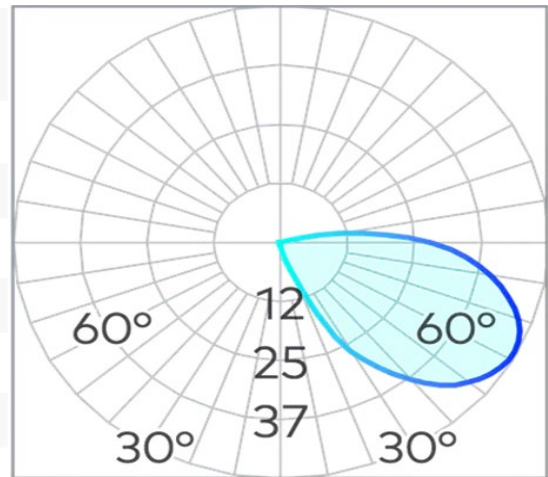

Luminaire

Canister

255x75

( 220x55)

250x70

Link Grill-Face Recessed Wall Light SMD 3W

Product Code-	IFL-LIGR0255.TB40.F
Wattage-	3W
Voltage	24v DC
Colour Temperature (k)-	4000K
Beam Angle-	105°
Optional Degree	N/A
Lumen output-	76
Lamp Base-	SMD
CRI-	80+
Ip Rating-	IP65
Dimmable	Yes
Mounting Type-	Wall Recess
Material-	Aluminium
Colour-	Black
Warranty-	3 Years Replacement

Luminaire

Canister

255x75

250x70

( 220x55)

Link Grill-Face Recessed Wall Light SMD 3W

Product Code-	IFL-LIGR0255.TW30.F
Wattage-	3W
Voltage	24v DC
Colour Temperature (k)-	3000K
Beam Angle-	105°
Optional Degree	N/A
Lumen output-	85
Lamp Base-	SMD
CRI-	80+
Ip Rating-	IP65
Dimmable	Yes
Mounting Type-	Wall Recess
Material-	Aluminium
Colour-	White
Warranty-	3 Years Replacement

Luminaire

Canister

255x75

250x70

( 220x55)

Link Grill-Face Recessed Wall Light SMD 3W

Product Code-	IFL-LIGR0255.TW40.F
Wattage-	3W
Voltage	24v DC
Colour Temperature (k)-	4000K
Beam Angle-	105°
Optional Degree	N/A
Lumen output-	76
Lamp Base-	SMD
CRI-	80+
Ip Rating-	IP65
Dimmable	Yes
Mounting Type-	Wall Recess
Material-	Aluminium
Colour-	White
Warranty-	3 Years Replacement

Luminaire

Canister

255x75

250x70

( 220x55)

Link Grill-Face Recessed Wall Light SMD 3W

Product Code-	IFL-LIGR0255.TG30.F
Wattage-	3W
Voltage	24v DC
Colour Temperature (k)-	3000K
Beam Angle-	105°
Optional Degree	N/A
Lumen output-	85
Lamp Base-	SMD
CRI-	80+
Ip Rating-	IP65
Dimmable	Yes
Mounting Type-	Wall Recess
Material-	Aluminium
Colour-	Grey
Warranty-	3 Years Replacement