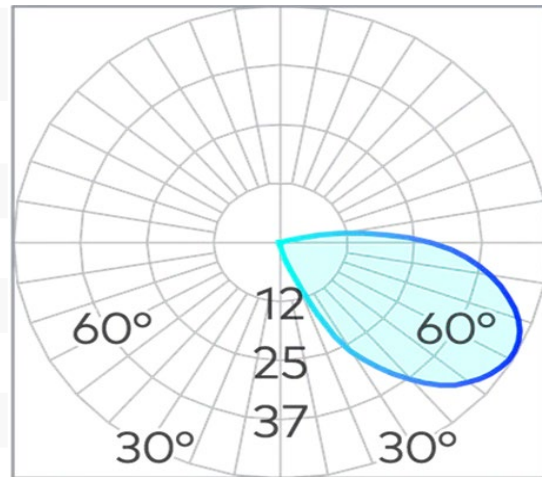

Link Grill-Face Recessed Wall Light SMD 3W

Product Code-	IFL-LIGR0255.TB30.F
Wattage-	3W
Voltage	24v DC
Colour Temperature (k)-	3000K
Beam Angle-	105°
Optional Degree	N/A
Lumen output-	85
Lamp Base-	SMD
CRI-	80+
Ip Rating-	IP65
Dimmable	Yes
Mounting Type-	Wall Recess
Material-	Aluminium
Colour-	Black
Warranty-	3 Years Replacement

Luminaire

Canister

255x75

( 220x55)

250x70

Link Grill-Face Recessed Wall Light SMD 3W

Product Code-	IFL-LIGR0255.TB40.F
Wattage-	3W
Voltage	24v DC
Colour Temperature (k)-	4000K
Beam Angle-	105°
Optional Degree	N/A
Lumen output-	76
Lamp Base-	SMD
CRI-	80+
Ip Rating-	IP65
Dimmable	Yes
Mounting Type-	Wall Recess
Material-	Aluminium
Colour-	Black
Warranty-	3 Years Replacement

Luminaire

Canister

255x75

250x70

( 220x55)

Link Grill-Face Recessed Wall Light SMD 3W

Product Code-	IFL-LIGR0255.TW30.F
Wattage-	3W
Voltage	24v DC
Colour Temperature (k)-	3000K
Beam Angle-	105°
Optional Degree	N/A
Lumen output-	85
Lamp Base-	SMD
CRI-	80+
Ip Rating-	IP65
Dimmable	Yes
Mounting Type-	Wall Recess
Material-	Aluminium
Colour-	White
Warranty-	3 Years Replacement

Luminaire

Canister

255x75

250x70

( 220x55)