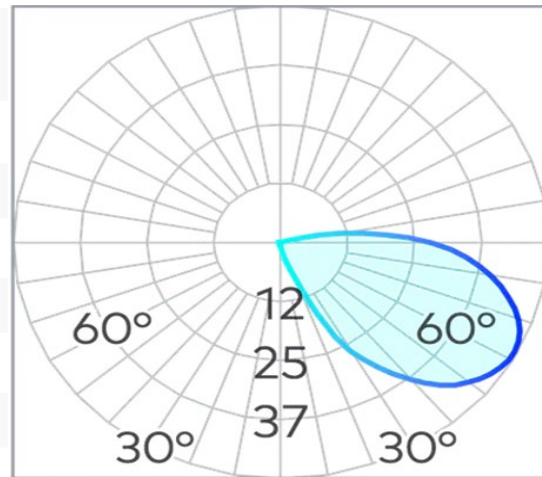

Luminaire

Canister

255x75

250x70

( 220x55)

Link Grill-Face Recessed Wall Light SMD 3W

Product Code-	IFL-LIGR0255.TW30.F
Wattage-	3W
Voltage	24v DC
Colour Temperature (k)-	3000K
Beam Angle-	105°
Optional Degree	N/A
Lumen output-	85
Lamp Base-	SMD
CRI-	80+
Ip Rating-	IP65
Dimmable	Yes
Mounting Type-	Wall Recess
Material-	Aluminium
Colour-	White
Warranty-	3 Years Replacement

Luminaire

Canister

255x75

250x70

( 220x55)

Link Grill-Face Recessed Wall Light SMD 3W

Product Code-	IFL-LIGR0255.TW40.F
Wattage-	3W
Voltage	24v DC
Colour Temperature (k)-	4000K
Beam Angle-	105°
Optional Degree	N/A
Lumen output-	76
Lamp Base-	SMD
CRI-	80+
Ip Rating-	IP65
Dimmable	Yes
Mounting Type-	Wall Recess
Material-	Aluminium
Colour-	White
Warranty-	3 Years Replacement

Luminaire

Canister

255x75

250x70

( 220x55)

Link Grill-Face Recessed Wall Light SMD 3W

Product Code-	IFL-LIGR0255.TG30.F
Wattage-	3W
Voltage	24v DC
Colour Temperature (k)-	3000K
Beam Angle-	105°
Optional Degree	N/A
Lumen output-	85
Lamp Base-	SMD
CRI-	80+
Ip Rating-	IP65
Dimmable	Yes
Mounting Type-	Wall Recess
Material-	Aluminium
Colour-	Grey
Warranty-	3 Years Replacement

Luminaire

Canister

255x75

250x70

( 220x55)

Link Grill-Face Recessed Wall Light SMD 3W

Product Code-	IFL-LIGR0255.TG40.F
Wattage-	3W
Voltage	24v DC
Colour Temperature (k)-	4000K
Beam Angle-	105°
Optional Degree	N/A
Lumen output-	76
Lamp Base-	SMD
CRI-	80+
Ip Rating-	IP65
Dimmable	Yes
Mounting Type-	Wall Recess
Material-	Aluminium
Colour-	Grey
Warranty-	3 Years Replacement