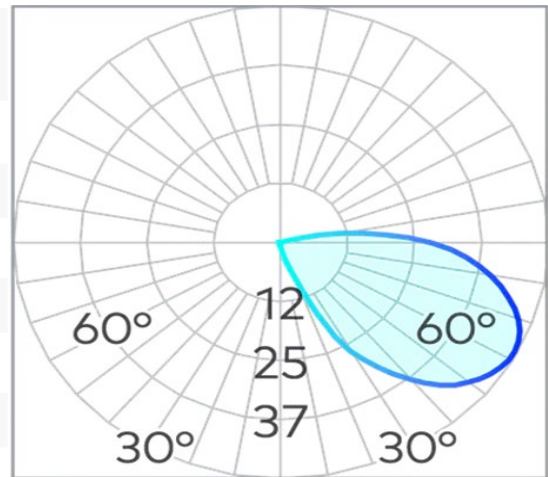

Link Grill-Face Recessed Wall Light SMD 3W

Product Code-	IFL-LIGR0255.TB30.F
Wattage-	3W
Voltage	24v DC
Colour Temperature (k)-	3000K
Beam Angle-	105°
Optional Degree	N/A
Lumen output-	85
Lamp Base-	SMD
CRI-	80+
Ip Rating-	IP65
Dimmable	Yes
Mounting Type-	Wall Recess
Material-	Aluminium
Colour-	Black
Warranty-	3 Years Replacement

Luminaire

Canister

255x75

( 220x55)

250x70

Link Grill-Face Recessed Wall Light SMD 3W

Product Code-	IFL-LIGR0255.TB40.F
Wattage-	3W
Voltage	24v DC
Colour Temperature (k)-	4000K
Beam Angle-	105°
Optional Degree	N/A
Lumen output-	76
Lamp Base-	SMD
CRI-	80+
Ip Rating-	IP65
Dimmable	Yes
Mounting Type-	Wall Recess
Material-	Aluminium
Colour-	Black
Warranty-	3 Years Replacement

Luminaire

Canister

255x75

250x70

( 220x55)

Link Grill-Face Recessed Wall Light SMD 3W

Product Code-	IFL-LIGR0255.TW30.F
Wattage-	3W
Voltage	24v DC
Colour Temperature (k)-	3000K
Beam Angle-	105°
Optional Degree	N/A
Lumen output-	85
Lamp Base-	SMD
CRI-	80+
Ip Rating-	IP65
Dimmable	Yes
Mounting Type-	Wall Recess
Material-	Aluminium
Colour-	White
Warranty-	3 Years Replacement

Luminaire

Canister

255x75

250x70

( 220x55)

Link Grill-Face Recessed Wall Light SMD 3W

Product Code-	IFL-LIGR0255.TW40.F
Wattage-	3W
Voltage	24v DC
Colour Temperature (k)-	4000K
Beam Angle-	105°
Optional Degree	N/A
Lumen output-	76
Lamp Base-	SMD
CRI-	80+
Ip Rating-	IP65
Dimmable	Yes
Mounting Type-	Wall Recess
Material-	Aluminium
Colour-	White
Warranty-	3 Years Replacement