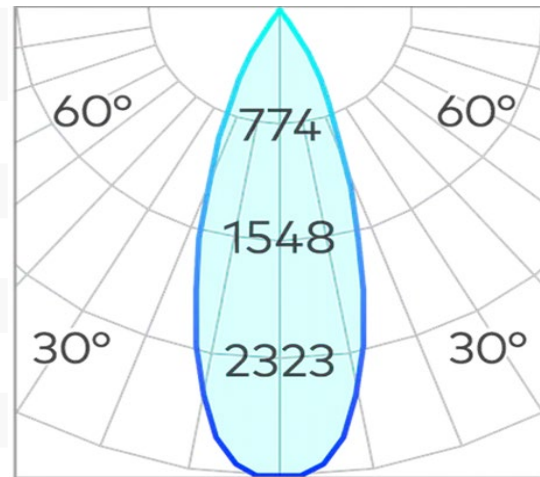

Product Code-	IFL-LGD30015.TW30.M
Wattage-	15W
Voltage	48v DC
Colour Temperature (k)-	3000K
Beam Angle-	36°
Optional Degree	N/A
Lumen output-	1180
Lamp Base-	COB
CRI-	92+
Ip Rating-	IP20
Dimmable	YES
Mounting Type-	Track Mount
Material-	Aluminium
Colour-	White
Warranty-	5 Years Replacement