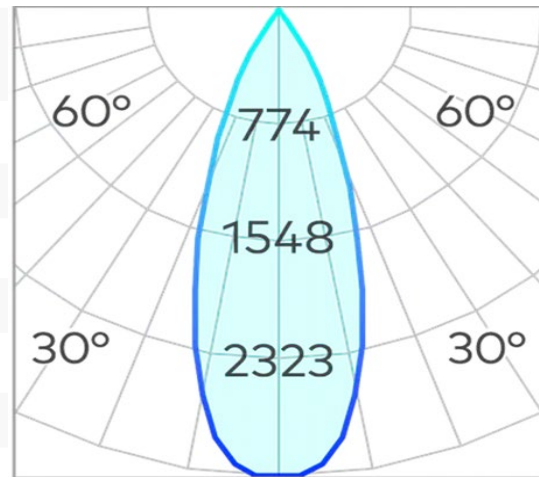

D03 Darklight for FX Track COB 15W

Product Code-	IFL-LGD30015.TB30.M
Wattage-	15W
Voltage	48v DC
Colour Temperature (k)-	3000K
Beam Angle-	36°
Optional Degree	N/A
Lumen output-	1180
Lamp Base-	COB
CRI-	92+
Ip Rating-	IP20
Dimmable	YES
Mounting Type-	Track Mount
Material-	Aluminium
Colour-	Black
Warranty-	5 Years Replacement

D03 Darklight for FX Track COB 15W

Product Code-	IFL-LGD30015.TB40.M
Wattage-	15W
Voltage	48v DC
Colour Temperature (k)-	4000K
Beam Angle-	36°
Optional Degree	N/A
Lumen output-	1268
Lamp Base-	COB
CRI-	92+
Ip Rating-	IP20
Dimmable	YES
Mounting Type-	Track Mount
Material-	Aluminium
Colour-	Black
Warranty-	5 Years Replacement

D03 Darklight for FX Track COB 15W

Product Code-	IFL-LGD30015.TW30.M
Wattage-	15W
Voltage	48v DC
Colour Temperature (k)-	3000K
Beam Angle-	36°
Optional Degree	N/A
Lumen output-	1180
Lamp Base-	COB
CRI-	92+
Ip Rating-	IP20
Dimmable	YES
Mounting Type-	Track Mount
Material-	Aluminium
Colour-	White
Warranty-	5 Years Replacement