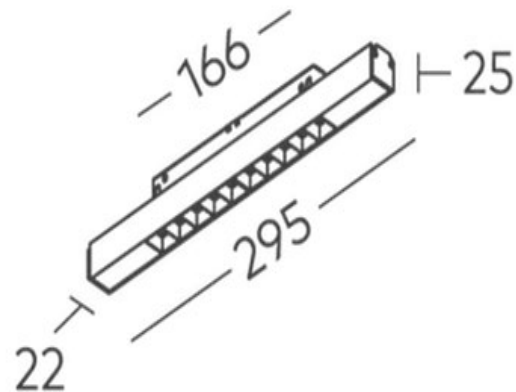

D03 Darklight for FX Track COB 15W

Product Code-	IFL-LGD30015.TB30.M
Wattage-	15W
Voltage	48v DC
Colour Temperature (k)-	3000K
Beam Angle-	36°
Optional Degree	N/A
Lumen output-	1180
Lamp Base-	COB
CRI-	92+
Ip Rating-	IP20
Dimmable	YES
Mounting Type-	Track Mount
Material-	Aluminium
Colour-	Black
Warranty-	5 Years Replacement

D03 Darklight for FX Track COB 15W

Product Code-	IFL-LGD30015.TB40.M
Wattage-	15W
Voltage	48v DC
Colour Temperature (k)-	4000K
Beam Angle-	36°
Optional Degree	N/A
Lumen output-	1268
Lamp Base-	COB
CRI-	92+
Ip Rating-	IP20
Dimmable	YES
Mounting Type-	Track Mount
Material-	Aluminium
Colour-	Black
Warranty-	5 Years Replacement

D03 Darklight for FX Track COB 15W

Product Code-	IFL-LGD30015.TW30.M
Wattage-	15W
Voltage	48v DC
Colour Temperature (k)-	3000K
Beam Angle-	36°
Optional Degree	N/A
Lumen output-	1180
Lamp Base-	COB
CRI-	92+
Ip Rating-	IP20
Dimmable	YES
Mounting Type-	Track Mount
Material-	Aluminium
Colour-	White
Warranty-	5 Years Replacement

D03 Darklight for FX Track COB 15W

Product Code-	IFL-LGD30015.TW40.M
Wattage-	15W
Voltage	48v DC
Colour Temperature (k)-	4000K
Beam Angle-	36°
Optional Degree	N/A
Lumen output-	1268
Lamp Base-	COB
CRI-	92+
Ip Rating-	IP20
Dimmable	YES
Mounting Type-	Track Mount
Material-	Aluminium
Colour-	White
Warranty-	5 Years Replacement