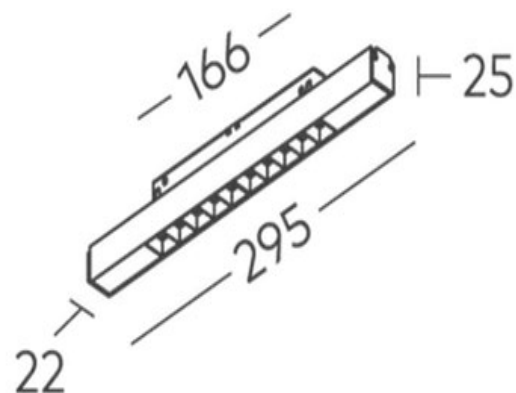

D03 Darklight for FX Track COB 15W

Product Code-	IFL-LGD30015.TB30.M
Wattage-	15W
Voltage	48v DC
Colour Temperature (k)-	3000K
Beam Angle-	36°
Optional Degree	N/A
Lumen output-	1180
Lamp Base-	COB
CRI-	92+
Ip Rating-	IP20
Dimmable	YES
Mounting Type-	Track Mount
Material-	Aluminium
Colour-	Black
Warranty-	5 Years Replacement

D03 Darklight for FX Track COB 15W

Product Code-	IFL-LGD30015.TB40.M
Wattage-	15W
Voltage	48v DC
Colour Temperature (k)-	4000K
Beam Angle-	36°
Optional Degree	N/A
Lumen output-	1268
Lamp Base-	COB
CRI-	92+
Ip Rating-	IP20
Dimmable	YES
Mounting Type-	Track Mount
Material-	Aluminium
Colour-	Black
Warranty-	5 Years Replacement

D03 Darklight for FX Track COB 15W

Product Code-	IFL-LGD30015.TW30.M
Wattage-	15W
Voltage	48v DC
Colour Temperature (k)-	3000K
Beam Angle-	36°
Optional Degree	N/A
Lumen output-	1180
Lamp Base-	COB
CRI-	92+
Ip Rating-	IP20
Dimmable	YES
Mounting Type-	Track Mount
Material-	Aluminium
Colour-	White
Warranty-	5 Years Replacement