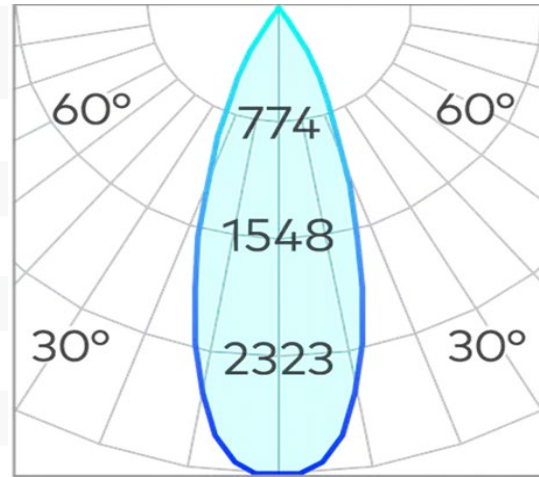

D03 Darklight for FX Track COB 15W

Product Code-	IFL-LGD30015.TB30.M
Wattage-	15W
Voltage	48v DC
Colour Temperature (k)-	3000K
Beam Angle-	36°
Optional Degree	N/A
Lumen output-	1180
Lamp Base-	COB
CRI-	92+
Ip Rating-	IP20
Dimmable	YES
Mounting Type-	Track Mount
Material-	Aluminium
Colour-	Black
Warranty-	5 Years Replacement

D03 Darklight for FX Track COB 15W

Product Code-	IFL-LGD30015.TB40.M
Wattage-	15W
Voltage	48v DC
Colour Temperature (k)-	4000K
Beam Angle-	36°
Optional Degree	N/A
Lumen output-	1268
Lamp Base-	COB
CRI-	92+
Ip Rating-	IP20
Dimmable	YES
Mounting Type-	Track Mount
Material-	Aluminium
Colour-	Black
Warranty-	5 Years Replacement

D03 Darklight for FX Track COB 15W

Product Code-	IFL-LGD30015.TW30.M
Wattage-	15W
Voltage	48v DC
Colour Temperature (k)-	3000K
Beam Angle-	36°
Optional Degree	N/A
Lumen output-	1180
Lamp Base-	COB
CRI-	92+
Ip Rating-	IP20
Dimmable	YES
Mounting Type-	Track Mount
Material-	Aluminium
Colour-	White
Warranty-	5 Years Replacement