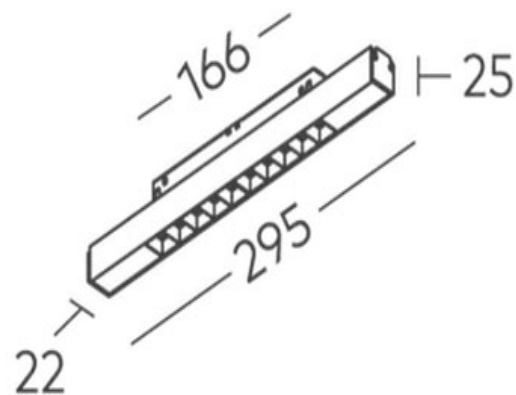

D03 Darklight for FX Track COB 15W

Product Code-	IFL-LGD30015.TB30.M
Wattage-	15W
Voltage	48v DC
Colour Temperature (k)-	3000K
Beam Angle-	36°
Optional Degree	N/A
Lumen output-	1180
Lamp Base-	COB
CRI-	92+
Ip Rating-	IP20
Dimmable	YES
Mounting Type-	Track Mount
Material-	Aluminium
Colour-	Black
Warranty-	5 Years Replacement

D03 Darklight for FX Track COB 15W

Product Code-	IFL-LGD30015.TB40.M
Wattage-	15W
Voltage	48v DC
Colour Temperature (k)-	4000K
Beam Angle-	36°
Optional Degree	N/A
Lumen output-	1268
Lamp Base-	COB
CRI-	92+
Ip Rating-	IP20
Dimmable	YES
Mounting Type-	Track Mount
Material-	Aluminium
Colour-	Black
Warranty-	5 Years Replacement

D03 Darklight for FX Track COB 15W

Product Code-	IFL-LGD30015.TW30.M
Wattage-	15W
Voltage	48v DC
Colour Temperature (k)-	3000K
Beam Angle-	36°
Optional Degree	N/A
Lumen output-	1180
Lamp Base-	COB
CRI-	92+
Ip Rating-	IP20
Dimmable	YES
Mounting Type-	Track Mount
Material-	Aluminium
Colour-	White
Warranty-	5 Years Replacement

D03 Darklight for FX Track COB 15W

Product Code-	IFL-LGD30015.TW40.M
Wattage-	15W
Voltage	48v DC
Colour Temperature (k)-	4000K
Beam Angle-	36°
Optional Degree	N/A
Lumen output-	1268
Lamp Base-	COB
CRI-	92+
Ip Rating-	IP20
Dimmable	YES
Mounting Type-	Track Mount
Material-	Aluminium
Colour-	White
Warranty-	5 Years Replacement