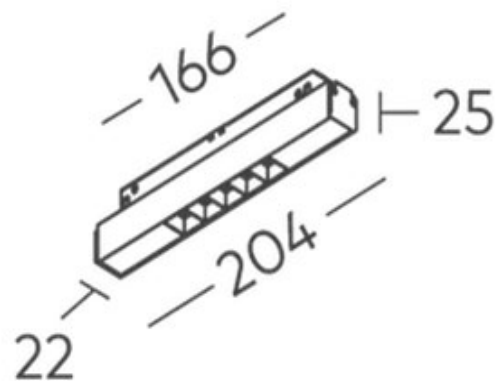

## D02 Darklight for FX Track COB 8W

<b>Product Code-</b>	<b>IFL-LGD20008.TB30.M</b>
Wattage-	8W
Voltage	48v DC
Colour Temperature (k)-	3000K
Beam Angle-	40°
Optional Degree	N/A
Lumen output-	614
Lamp Base-	COB
CRI-	92+
Ip Rating-	IP20
Dimmable	YES
Mounting Type-	Track Mount
Material-	Aluminium
Colour-	Black
Warranty-	5 Years Replacement

## D02 Darklight for FX Track COB 8W

<b>Product Code-</b>	<b>IFL-LGD20008.TB40.M</b>
Wattage-	8W
Voltage	48v DC
Colour Temperature (k)-	4000K
Beam Angle-	40°
Optional Degree	N/A
Lumen output-	660
Lamp Base-	COB
CRI-	92+
Ip Rating-	IP20
Dimmable	YES
Mounting Type-	Track Mount
Material-	Aluminium
Colour-	Black
Warranty-	5 Years Replacement

## D02 Darklight for FX Track COB 8W

<b>Product Code-</b>	<b>IFL-LGD20008.TW30.M</b>
Wattage-	8W
Voltage	48v DC
Colour Temperature (k)-	3000K
Beam Angle-	40°
Optional Degree	N/A
Lumen output-	614
Lamp Base-	COB
CRI-	92+
Ip Rating-	IP20
Dimmable	YES
Mounting Type-	Track Mount
Material-	Aluminium
Colour-	White
Warranty-	5 Years Replacement