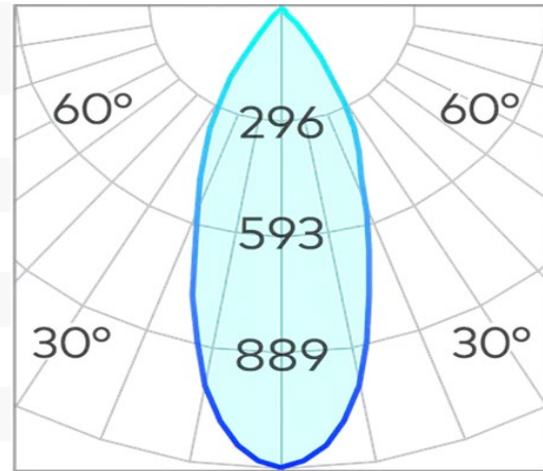

Product Code-	IFL-LGD20008.TW30.M
Wattage-	8W
Voltage	48v DC
Colour Temperature (k)-	3000K
Beam Angle-	40°
Optional Degree	N/A
Lumen output-	614
Lamp Base-	COB
CRI-	92+
Ip Rating-	IP20
Dimmable	YES
Mounting Type-	Track Mount
Material-	Aluminium
Colour-	White
Warranty-	5 Years Replacement