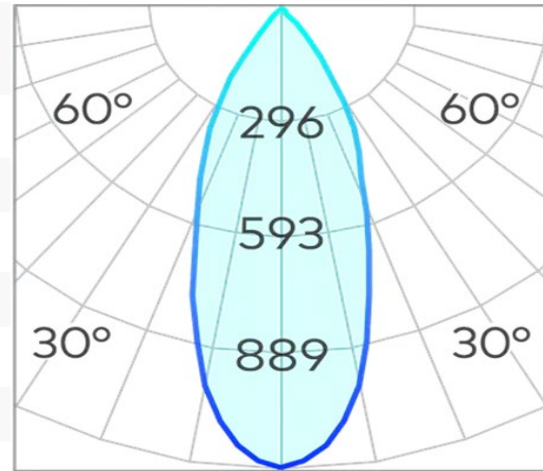

## D02 Darklight for FX Track COB 8W

<b>Product Code-</b>	<b>IFL-LGD20008.TB30.M</b>
Wattage-	8W
Voltage	48v DC
Colour Temperature (k)-	3000K
Beam Angle-	40°
Optional Degree	N/A
Lumen output-	614
Lamp Base-	COB
CRI-	92+
Ip Rating-	IP20
Dimmable	YES
Mounting Type-	Track Mount
Material-	Aluminium
Colour-	Black
Warranty-	5 Years Replacement

## D02 Darklight for FX Track COB 8W

<b>Product Code-</b>	<b>IFL-LGD20008.TB40.M</b>
Wattage-	8W
Voltage	48v DC
Colour Temperature (k)-	4000K
Beam Angle-	40°
Optional Degree	N/A
Lumen output-	660
Lamp Base-	COB
CRI-	92+
Ip Rating-	IP20
Dimmable	YES
Mounting Type-	Track Mount
Material-	Aluminium
Colour-	Black
Warranty-	5 Years Replacement