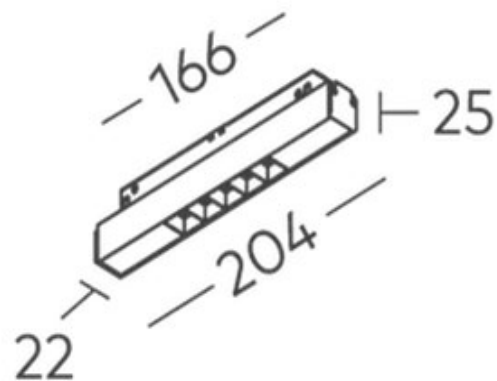

## D02 Darklight for FX Track COB 8W

<b>Product Code-</b>	<b>IFL-LGD20008.TB30.M</b>
Wattage-	8W
Voltage	48v DC
Colour Temperature (k)-	3000K
Beam Angle-	40°
Optional Degree	N/A
Lumen output-	614
Lamp Base-	COB
CRI-	92+
Ip Rating-	IP20
Dimmable	YES
Mounting Type-	Track Mount
Material-	Aluminium
Colour-	Black
Warranty-	5 Years Replacement

## D02 Darklight for FX Track COB 8W

<b>Product Code-</b>	<b>IFL-LGD20008.TB40.M</b>
Wattage-	8W
Voltage	48v DC
Colour Temperature (k)-	4000K
Beam Angle-	40°
Optional Degree	N/A
Lumen output-	660
Lamp Base-	COB
CRI-	92+
Ip Rating-	IP20
Dimmable	YES
Mounting Type-	Track Mount
Material-	Aluminium
Colour-	Black
Warranty-	5 Years Replacement

## D02 Darklight for FX Track COB 8W

<b>Product Code-</b>	<b>IFL-LGD20008.TW30.M</b>
Wattage-	8W
Voltage	48v DC
Colour Temperature (k)-	3000K
Beam Angle-	40°
Optional Degree	N/A
Lumen output-	614
Lamp Base-	COB
CRI-	92+
Ip Rating-	IP20
Dimmable	YES
Mounting Type-	Track Mount
Material-	Aluminium
Colour-	White
Warranty-	5 Years Replacement