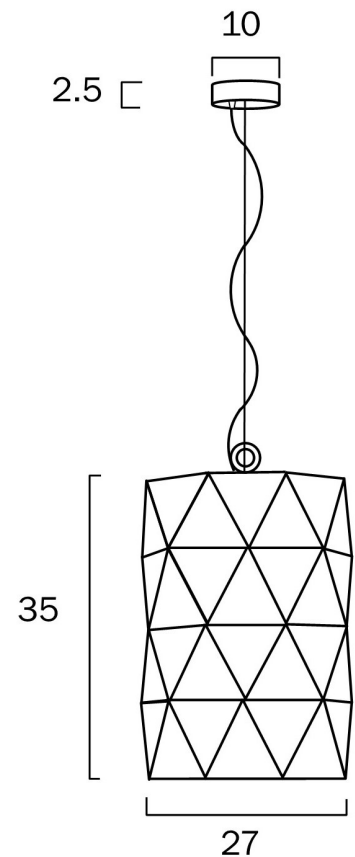

LEWIS 26 PENDANT E27 25w

Product Code- IFL-LEWIS-PE26-AB

Wattage- 25w

Voltage 240v AC

Colour Temperature (k)- Globe Dependant

Beam Angle- 360°

Lumen output- Globe Dependant

Lamp Base- E27

CRI- Globe Dependant

Ip Rating- IP20

Dimmable Globe Dependant

Mounting Type- Surface

Material- Glass, Metal

Colour- Antique Brass, Clear

Warranty- 3 Years Replacement

LEWIS 26 PENDANT E27 25w

Product Code- IFL-LEWIS-PE26-BK

Wattage- 25w

Voltage 240v AC

Colour Temperature (k)- Globe Dependant

Beam Angle- 360°

Lumen output- Globe Dependant

Lamp Base- E27

CRI- Globe Dependant

Ip Rating- IP20

Dimmable Globe Dependant

Mounting Type- Surface

Material- Glass, Metal

Colour- Clear, Black

Warranty- 3 Years Replacement