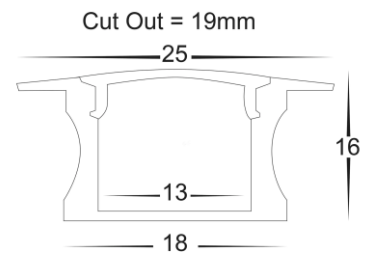

# H- Led 2515 Recessed Deep Profile Anodised

|                      |   |
|----------------------|---|
| <b>Product Code-</b> | <b>IFL-LEDEX2515.AN</b>   |
| Diffuser-            | UV Stabilised PC Diffuser   |
| Optional             | A) 20m Diffuser- sold separately<br>B) Black Diffuser 3 meter Max |
| Suits led strip      | Up to 12x5mm  |
| Mounting Clips       | Included  |
| Length-              | Up-to 3 Meters  |
| Ip Rating-           | Ip20  |
| Size-                | 25mm x 16mm   |
| Mounting Type-       | Recess  |
| Material-            | Aluminium   |
| Colour-              | Anodised Silver   |
| Warranty-            | 3 Years*  |

# H- Led 2515 Recessed Deep Profile Black

|                        |   |
|------------------------|---|
| <b>Product Code-</b>   | <b>IFL-LEDEX2515.BLK</b>  |
| <b>Diffuser-</b>       | UV Stabilised PC Diffuser   |
| <b>Optional</b>        | A) 20m Diffuser- sold separately<br>B) Black Diffuser 3 meter Max |
| <b>Suits led strip</b> | Up to 12x5mm  |
| <b>Mounting Clips</b>  | Included  |
| <b>Length-</b>         | Up-to 3 Meters  |
| <b>Ip Rating-</b>      | Ip20  |
| <b>Size-</b>           | 25mm x 16mm   |
| <b>Mounting Type-</b>  | Recess  |
| <b>Material-</b>       | Aluminium   |
| <b>Colour-</b>         | Black   |
| <b>Warranty-</b>       | 3 Years*  |

# H- Led 2507 2515 Recessed Deep Profile White

|                      |   |
|----------------------|---|
| <b>Product Code-</b> | <b>IFL-LEDEX2515.WH</b>   |
| Diffuser-            | UV Stabilised PC Diffuser   |
| Optional             | A) 20m Diffuser- sold separately<br>B) Black Diffuser 3 meter Max |
| Suits led strip      | Up to 12x5mm  |
| Mounting Clips       | Included  |
| Length-              | Up-to 3 Meters  |
| Ip Rating-           | Ip20  |
| Size-                | 25mm x 16mm   |
| Mounting Type-       | Recess  |
| Material-            | Aluminium   |
| Colour-              | Black   |
| Warranty-            | 3 Years*  |