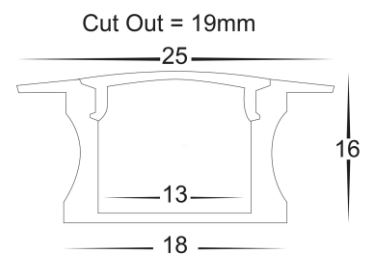

# H- Led 2515 Recessed Deep Profile Anodised

|                      |   |
|----------------------|---|
| <b>Product Code-</b> | <b>IFL-LEDEX2515.AN</b>   |
| Diffuser-            | UV Stabilised PC Diffuser   |
| Optional             | A) 20m Diffuser- sold separately<br>B) Black Diffuser 3 meter Max |
| Suits led strip      | Up to 12x5mm  |
| Mounting Clips       | Included  |
| Length-              | Up-to 3 Meters  |
| Ip Rating-           | Ip20  |
| Size-                | 25mm x 16mm   |
| Mounting Type-       | Recess  |
| Material-            | Aluminium   |
| Colour-              | Anodised Silver   |
| Warranty-            | 3 Years*  |

# H- Led 2515 Recessed Deep Profile Black

|                        |   |
|------------------------|---|
| <b>Product Code-</b>   | <b>IFL-LEDEX2515.BLK</b>  |
| <b>Diffuser-</b>       | UV Stabilised PC Diffuser   |
| <b>Optional</b>        | A) 20m Diffuser- sold separately<br>B) Black Diffuser 3 meter Max |
| <b>Suits led strip</b> | Up to 12x5mm  |
| <b>Mounting Clips</b>  | Included  |
| <b>Length-</b>         | Up-to 3 Meters  |
| <b>Ip Rating-</b>      | Ip20  |
| <b>Size-</b>           | 25mm x 16mm   |
| <b>Mounting Type-</b>  | Recess  |
| <b>Material-</b>       | Aluminium   |
| <b>Colour-</b>         | Black   |
| <b>Warranty-</b>       | 3 Years*  |

# H- Led 2507 2515 Recessed Deep Profile White

|                      |   |
|----------------------|---|
| <b>Product Code-</b> | <b>IFL-LEDEX2515.WH</b>   |
| Diffuser-            | UV Stabilised PC Diffuser   |
| Optional             | A) 20m Diffuser- sold separately<br>B) Black Diffuser 3 meter Max |
| Suits led strip      | Up to 12x5mm  |
| Mounting Clips       | Included  |
| Length-              | Up-to 3 Meters  |
| Ip Rating-           | Ip20  |
| Size-                | 25mm x 16mm   |
| Mounting Type-       | Recess  |
| Material-            | Aluminium   |
| Colour-              | Black   |
| Warranty-            | 3 Years*  |