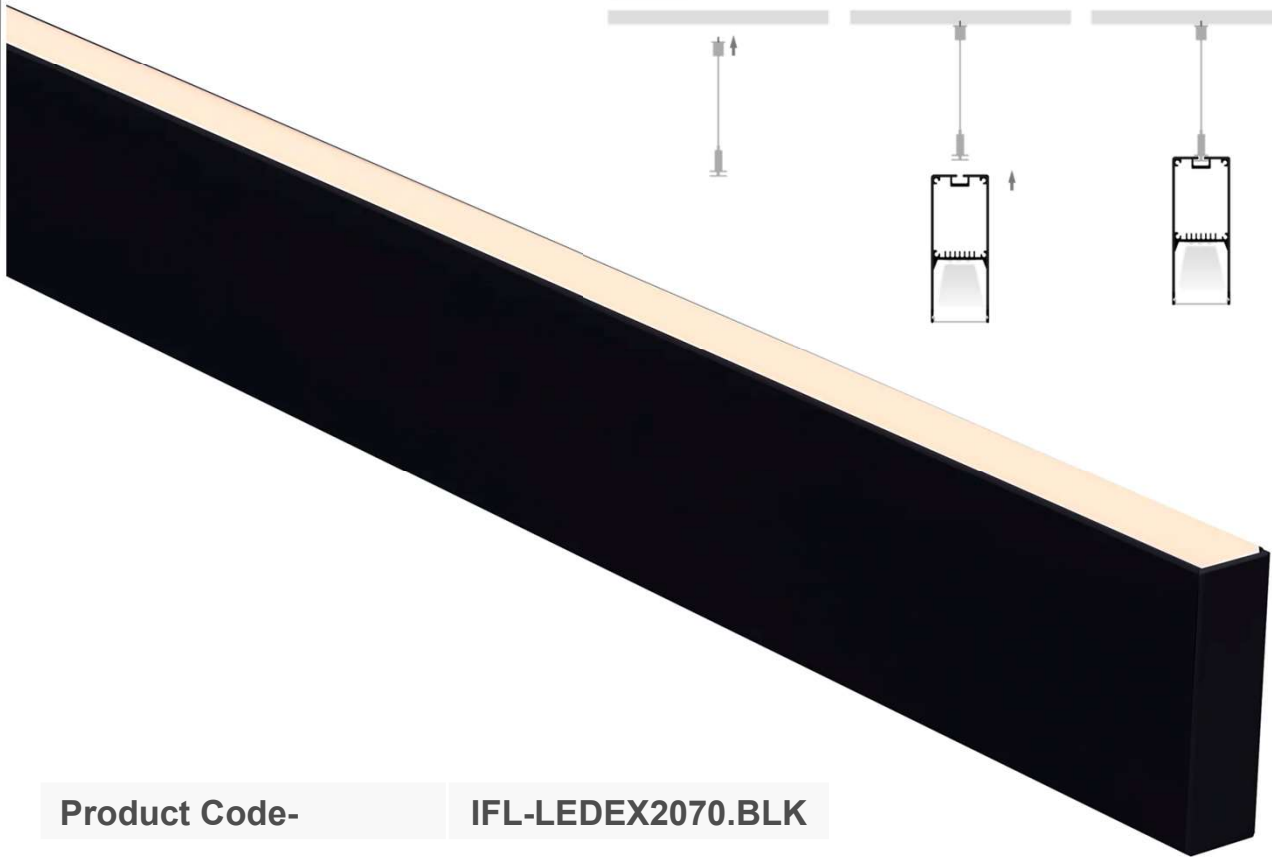

# H- Led 2070 Suspended Black LED Profile

<b>Product Code-</b>	<b>IFL-LEDEX2070.BLK</b>
<b>Diffuser-</b>	UV Stabilised PC Diffuser
<b>Optional</b>	(A) Suspension sold separate (B) Long Run Diffuser Max 20m
<b>Suits led strip</b>	Up to 15x5mm
<b>Mounting Clips</b>	Sold separate
<b>Length-</b>	Up-to 3 Meters
<b>Ip Rating-</b>	Ip20
<b>Size-</b>	20mm x 70mm
<b>Mounting Type-</b>	Suspended
<b>Material-</b>	Aluminium
<b>Colour-</b>	Black
<b>Warranty-</b>	3 Years*

# H- Led 2070 Suspended White LED Profile

<b>Product Code-</b>	<b>IFL-LEDEX2070.WHT</b>
<b>Diffuser-</b>	UV Stabilised PC Diffuser
<b>Optional</b>	(A) Suspension sold separate (B) Long Run Diffuser Max 20m
<b>Suits led strip</b>	Up to 15x5mm
<b>Mounting Clips</b>	Sold separate
<b>Length-</b>	Up-to 3 Meters
<b>Ip Rating-</b>	Ip20
<b>Size-</b>	20mm x 70mm
<b>Mounting Type-</b>	Suspended
<b>Material-</b>	Aluminium
<b>Colour-</b>	White
<b>Warranty-</b>	3 Years*