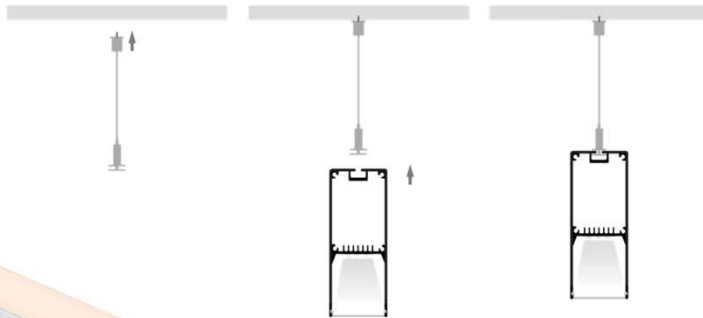

# H- Led 2070 Suspended Black LED Profile

<b>Product Code-</b>	<b>IFL-LEDEX2070.BLK</b>
<b>Diffuser-</b>	UV Stabilised PC Diffuser
<b>Optional</b>	(A) Suspension sold separate (B) Long Run Diffuser Max 20m
<b>Suits led strip</b>	Up to 15x5mm
<b>Mounting Clips</b>	Sold separate
<b>Length-</b>	Up-to 3 Meters
<b>Ip Rating-</b>	Ip20
<b>Size-</b>	20mm x 70mm
<b>Mounting Type-</b>	Suspended
<b>Material-</b>	Aluminium
<b>Colour-</b>	Black
<b>Warranty-</b>	3 Years*

# H- Led 2070 Suspended White LED Profile

<b>Product Code-</b>	<b>IFL-LEDEX2070.WHT</b>
<b>Diffuser-</b>	UV Stabilised PC Diffuser
<b>Optional</b>	(A) Suspension sold separate (B) Long Run Diffuser Max 20m
<b>Suits led strip</b>	Up to 15x5mm
<b>Mounting Clips</b>	Sold separate
<b>Length-</b>	Up-to 3 Meters
<b>Ip Rating-</b>	Ip20
<b>Size-</b>	20mm x 70mm
<b>Mounting Type-</b>	Suspended
<b>Material-</b>	Aluminium
<b>Colour-</b>	White
<b>Warranty-</b>	3 Years*