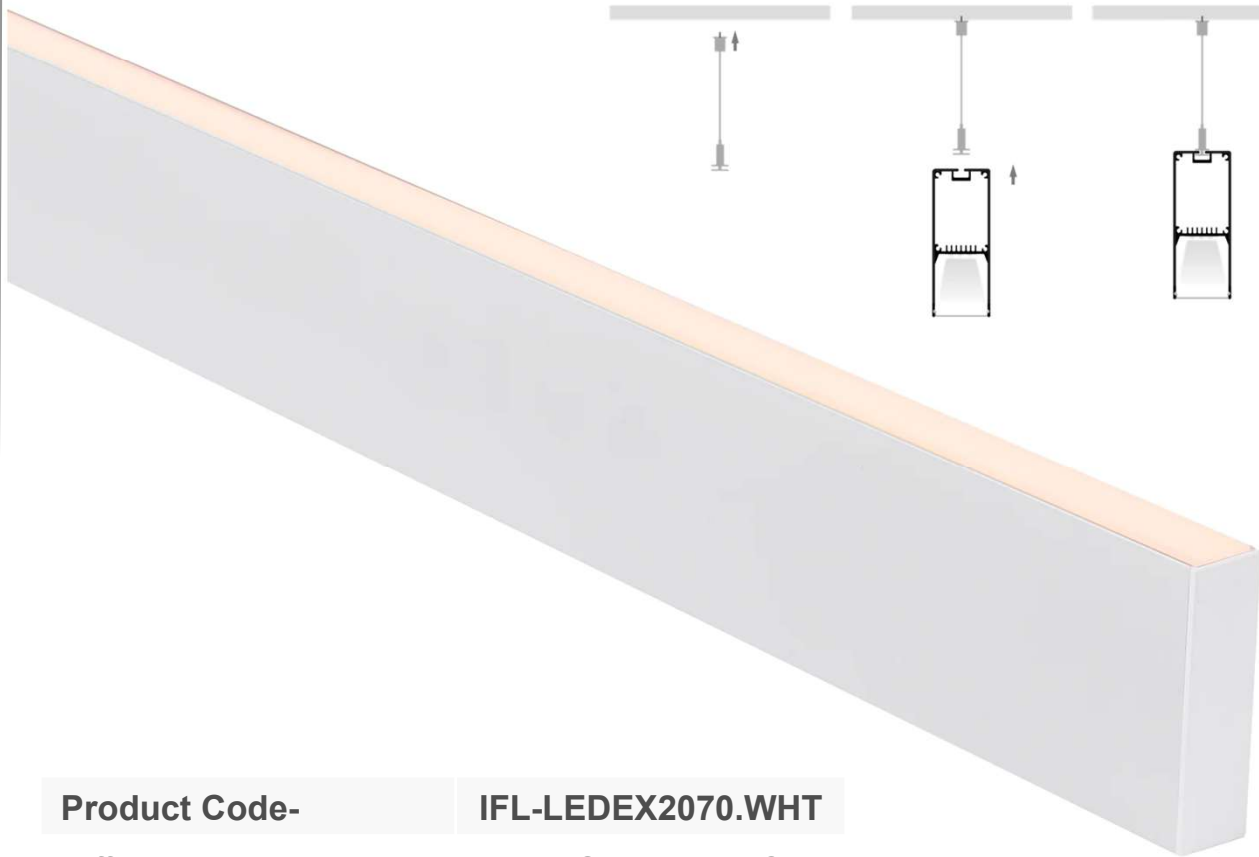

# H- Led 2070 Suspended Black LED Profile

<b>Product Code-</b>	<b>IFL-LEDEX2070.BLK</b>
<b>Diffuser-</b>	UV Stabilised PC Diffuser
<b>Optional</b>	(A) Suspension sold separate (B) Long Run Diffuser Max 20m
<b>Suits led strip</b>	Up to 15x5mm
<b>Mounting Clips</b>	Sold separate
<b>Length-</b>	Up-to 3 Meters
<b>Ip Rating-</b>	Ip20
<b>Size-</b>	20mm x 70mm
<b>Mounting Type-</b>	Suspended
<b>Material-</b>	Aluminium
<b>Colour-</b>	Black
<b>Warranty-</b>	3 Years*

# H- Led 2070 Suspended White LED Profile

<b>Product Code-</b>	<b>IFL-LEDEX2070.WHT</b>
<b>Diffuser-</b>	UV Stabilised PC Diffuser
<b>Optional</b>	(A) Suspension sold separate (B) Long Run Diffuser Max 20m
<b>Suits led strip</b>	Up to 15x5mm
<b>Mounting Clips</b>	Sold separate
<b>Length-</b>	Up-to 3 Meters
<b>Ip Rating-</b>	Ip20
<b>Size-</b>	20mm x 70mm
<b>Mounting Type-</b>	Suspended
<b>Material-</b>	Aluminium
<b>Colour-</b>	White
<b>Warranty-</b>	3 Years*