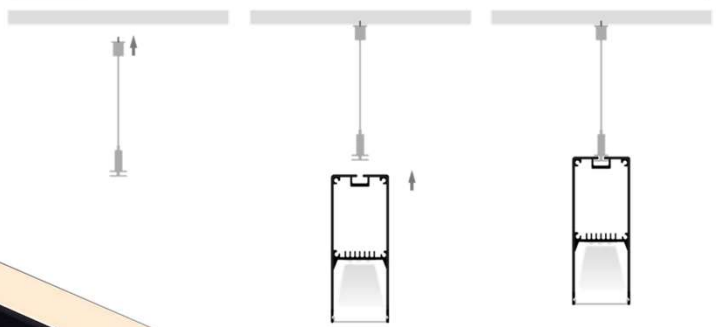

# H- Led 2070 Suspended Black LED Profile

<b>Product Code-</b>	<b>IFL-LEDEX2070.BLK</b>
<b>Diffuser-</b>	UV Stabilised PC Diffuser
<b>Optional</b>	(A) Suspension sold separate (B) Long Run Diffuser Max 20m
<b>Suits led strip</b>	Up to 15x5mm
<b>Mounting Clips</b>	Sold separate
<b>Length-</b>	Up-to 3 Meters
<b>Ip Rating-</b>	Ip20
<b>Size-</b>	20mm x 70mm
<b>Mounting Type-</b>	Suspended
<b>Material-</b>	Aluminium
<b>Colour-</b>	Black
<b>Warranty-</b>	3 Years*

# H- Led 2070 Suspended White LED Profile

<b>Product Code-</b>	<b>IFL-LEDEX2070.WHT</b>
<b>Diffuser-</b>	UV Stabilised PC Diffuser
<b>Optional</b>	(A) Suspension sold separate (B) Long Run Diffuser Max 20m
<b>Suits led strip</b>	Up to 15x5mm
<b>Mounting Clips</b>	Sold separate
<b>Length-</b>	Up-to 3 Meters
<b>Ip Rating-</b>	Ip20
<b>Size-</b>	20mm x 70mm
<b>Mounting Type-</b>	Suspended
<b>Material-</b>	Aluminium
<b>Colour-</b>	White
<b>Warranty-</b>	3 Years*