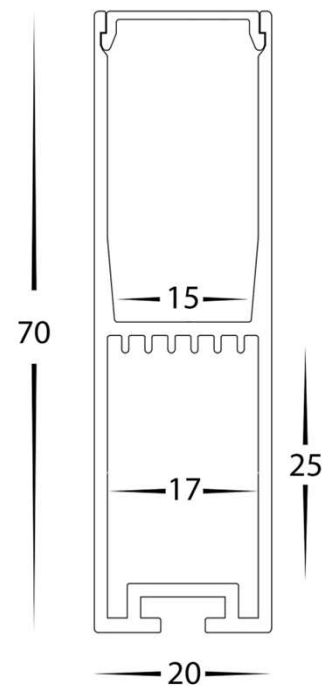

# H- Led 2070 Suspended Black LED Profile

<b>Product Code-</b>	<b>IFL-LEDEX2070.BLK</b>
<b>Diffuser-</b>	UV Stabilised PC Diffuser
<b>Optional</b>	(A) Suspension sold separate (B) Long Run Diffuser Max 20m
<b>Suits led strip</b>	Up to 15x5mm
<b>Mounting Clips</b>	Sold separate
<b>Length-</b>	Up-to 3 Meters
<b>Ip Rating-</b>	Ip20
<b>Size-</b>	20mm x 70mm
<b>Mounting Type-</b>	Suspended
<b>Material-</b>	Aluminium
<b>Colour-</b>	Black
<b>Warranty-</b>	3 Years*

# H- Led 2070 Suspended White LED Profile

<b>Product Code-</b>	<b>IFL-LEDEX2070.WHT</b>
<b>Diffuser-</b>	UV Stabilised PC Diffuser
<b>Optional</b>	(A) Suspension sold separate (B) Long Run Diffuser Max 20m
<b>Suits led strip</b>	Up to 15x5mm
<b>Mounting Clips</b>	Sold separate
<b>Length-</b>	Up-to 3 Meters
<b>Ip Rating-</b>	Ip20
<b>Size-</b>	20mm x 70mm
<b>Mounting Type-</b>	Suspended
<b>Material-</b>	Aluminium
<b>Colour-</b>	White
<b>Warranty-</b>	3 Years*