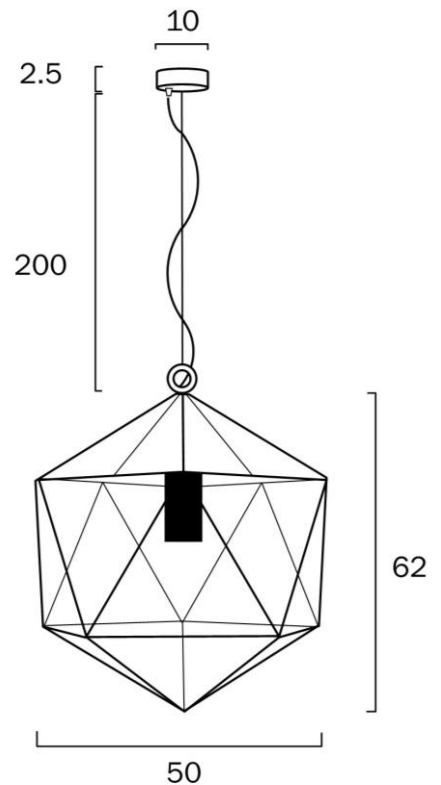

LAZLO 50 PENDANT SOLID BRASS E27 25w

Product Code-	IFL-LAZLO-PE50-AB
Wattage-	25w
Voltage	240v AC
Colour Temperature (k)-	Globe Dependant
Beam Angle-	360°
Lumen output-	Globe Dependant
Lamp Base-	E27
CRI-	Globe Dependant
Ip Rating-	IP20
Dimmable	Globe Dependant
Mounting Type-	Surface
Material-	Solid Brass, Glass
Colour-	Antique Brass, Clear
Warranty-	3 Years Replacement

LAZLO 50 PENDANT SOLID BRASS E27 25w

Product Code-	IFL-LAZLO-PE50-BK
Wattage-	25w
Voltage	240v AC
Colour Temperature (k)-	Globe Dependant
Beam Angle-	360°
Lumen output-	Globe Dependant
Lamp Base-	E27
CRI-	Globe Dependant
Ip Rating-	IP20
Dimmable	Globe Dependant
Mounting Type-	Surface
Material-	Solid Brass, Glass
Colour-	Black, Clear
Warranty-	3 Years Replacement