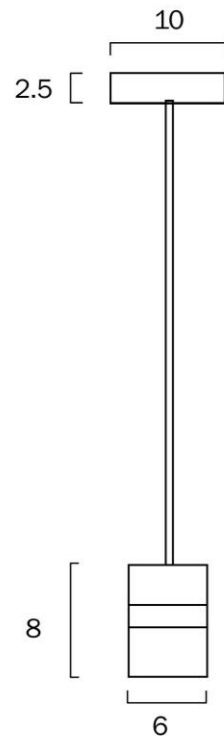

LANG CORD SET E27 25w

Product Code-	IFL-LANG-CS-ABBK
Wattage-	25w
Voltage	240v AC
Colour Temperature (k)-	Globe Dependant
Beam Angle-	360°
Lumen output-	Globe Dependant
Lamp Base-	E27
CRI-	Globe Dependant
Ip Rating-	IP20
Dimmable	Globe Dependant
Mounting Type-	Surface
Material-	Metal
Colour-	Antique Brass
Warranty-	3 Years Replacement

LANG CORD SET E27 25w

Product Code-	IFL-LANG-CS-BKBK
Wattage-	25w
Voltage	240v AC
Colour Temperature (k)-	Globe Dependant
Beam Angle-	360°
Lumen output-	Globe Dependant
Lamp Base-	E27
CRI-	Globe Dependant
Ip Rating-	IP20
Dimmable	Globe Dependant
Mounting Type-	Surface
Material-	Metal
Colour-	Black
Warranty-	3 Years Replacement

LANG CORD SET E27 25w

Product Code-	IFL-LANG-CS-NKBK
Wattage-	25w
Voltage	240v AC
Colour Temperature (k)-	Globe Dependant
Beam Angle-	360°
Lumen output-	Globe Dependant
Lamp Base-	E27
CRI-	Globe Dependant
Ip Rating-	IP20
Dimmable	Globe Dependant
Mounting Type-	Surface
Material-	Metal
Colour-	Nickel
Warranty-	3 Years Replacement