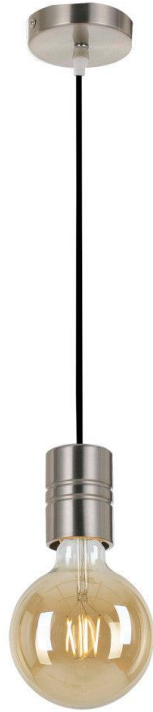

LANG CORD SET E27 25w

Product Code-	IFL-LANG-CS-ABBK
Wattage-	25w
Voltage	240v AC
Colour Temperature (k)-	Globe Dependant
Beam Angle-	360°
Lumen output-	Globe Dependant
Lamp Base-	E27
CRI-	Globe Dependant
Ip Rating-	IP20
Dimmable	Globe Dependant
Mounting Type-	Surface
Material-	Metal
Colour-	Antique Brass
Warranty-	3 Years Replacement

LANG CORD SET E27 25w

Product Code-	IFL-LANG-CS-BKBK
Wattage-	25w
Voltage	240v AC
Colour Temperature (k)-	Globe Dependant
Beam Angle-	360°
Lumen output-	Globe Dependant
Lamp Base-	E27
CRI-	Globe Dependant
Ip Rating-	IP20
Dimmable	Globe Dependant
Mounting Type-	Surface
Material-	Metal
Colour-	Black
Warranty-	3 Years Replacement

LANG CORD SET E27 25w

Product Code-	IFL-LANG-CS-NKBK
Wattage-	25w
Voltage	240v AC
Colour Temperature (k)-	Globe Dependant
Beam Angle-	360°
Lumen output-	Globe Dependant
Lamp Base-	E27
CRI-	Globe Dependant
Ip Rating-	IP20
Dimmable	Globe Dependant
Mounting Type-	Surface
Material-	Metal
Colour-	Nickel
Warranty-	3 Years Replacement