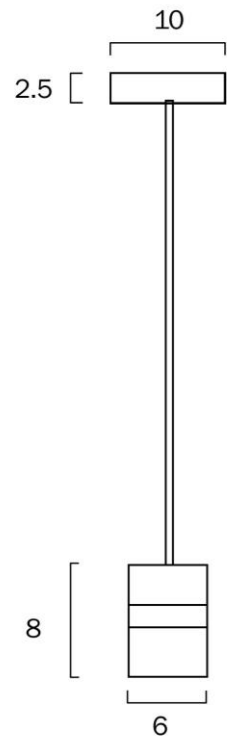

LANG CORD SET E27 25w

Product Code-	IFL-LANG-CS-ABBK
Wattage-	25w
Voltage	240v AC
Colour Temperature (k)-	Globe Dependant
Beam Angle-	360°
Lumen output-	Globe Dependant
Lamp Base-	E27
CRI-	Globe Dependant
Ip Rating-	IP20
Dimmable	Globe Dependant
Mounting Type-	Surface
Material-	Metal
Colour-	Antique Brass
Warranty-	3 Years Replacement

LANG CORD SET E27 25w

Product Code-	IFL-LANG-CS-BKBK
Wattage-	25w
Voltage	240v AC
Colour Temperature (k)-	Globe Dependant
Beam Angle-	360°
Lumen output-	Globe Dependant
Lamp Base-	E27
CRI-	Globe Dependant
Ip Rating-	IP20
Dimmable	Globe Dependant
Mounting Type-	Surface
Material-	Metal
Colour-	Black
Warranty-	3 Years Replacement

LANG CORD SET E27 25w

Product Code-	IFL-LANG-CS-NKBK
Wattage-	25w
Voltage	240v AC
Colour Temperature (k)-	Globe Dependant
Beam Angle-	360°
Lumen output-	Globe Dependant
Lamp Base-	E27
CRI-	Globe Dependant
Ip Rating-	IP20
Dimmable	Globe Dependant
Mounting Type-	Surface
Material-	Metal
Colour-	Nickel
Warranty-	3 Years Replacement