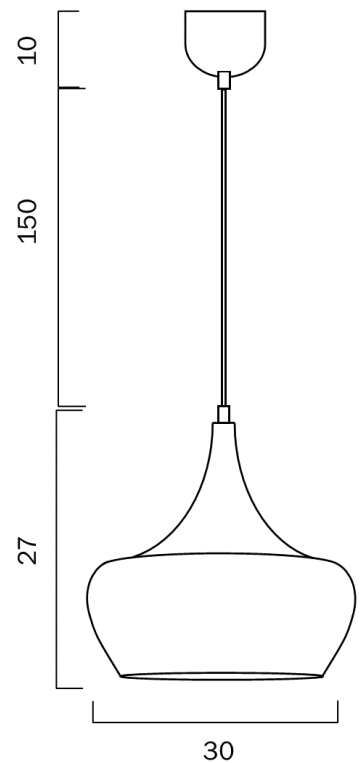

LANDY 30 PENDANT E27 40w

Product Code-	IFL-LANDY-PE30-BKSM
Wattage-	40w
Voltage	240v AC
Colour Temperature (k)-	Globe Dependant
Beam Angle-	360°
Lumen output-	Globe Dependant
Lamp Base-	E27
CRI-	Globe Dependant
Ip Rating-	IP20
Dimmable	Globe Dependant
Mounting Type-	Surface
Material-	Glass
Colour-	Black, Smoke
Warranty-	3 Years Replacement

LANDY 30 PENDANT E27 40w

Product Code-	IFL-LANDY-PE30-NKCHM
Wattage-	40w
Voltage	240v AC
Colour Temperature (k)-	Globe Dependant
Beam Angle-	360°
Lumen output-	Globe Dependant
Lamp Base-	E27
CRI-	Globe Dependant
Ip Rating-	IP20
Dimmable	Globe Dependant
Mounting Type-	Surface
Material-	Glass
Colour-	Nickel Champagne
Warranty-	3 Years Replacement

LANDY 30 PENDANT E27 40w

Product Code-	IFL-LANDY-PE30-NKCL
Wattage-	40w
Voltage	240v AC
Colour Temperature (k)-	Globe Dependant
Beam Angle-	360°
Lumen output-	Globe Dependant
Lamp Base-	E27
CRI-	Globe Dependant
Ip Rating-	IP20
Dimmable	Globe Dependant
Mounting Type-	Surface
Material-	Glass
Colour-	Clear, Nickel
Warranty-	3 Years Replacement

LANDY 30 PENDANT E27 40w

Product Code-	IFL-LANDY-PE30-NKSM
Wattage-	40w
Voltage	240v AC
Colour Temperature (k)-	Globe Dependant
Beam Angle-	360°
Lumen output-	Globe Dependant
Lamp Base-	E27
CRI-	Globe Dependant
Ip Rating-	IP20
Dimmable	Globe Dependant
Mounting Type-	Surface
Material-	Glass
Colour-	Nickel, Smoke
Warranty-	3 Years Replacement