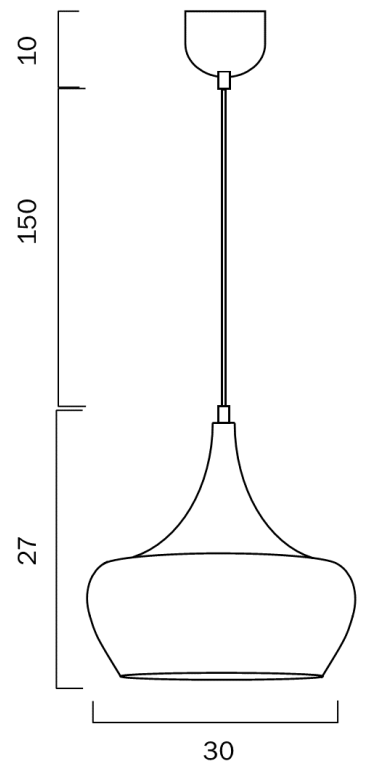

LANDY 30 PENDANT E27 40w

Product Code-	IFL-LANDY-PE30-BKSM
Wattage-	40w
Voltage	240v AC
Colour Temperature (k)-	Globe Dependant
Beam Angle-	360°
Lumen output-	Globe Dependant
Lamp Base-	E27
CRI-	Globe Dependant
Ip Rating-	IP20
Dimmable	Globe Dependant
Mounting Type-	Surface
Material-	Glass
Colour-	Black, Smoke
Warranty-	3 Years Replacement

LANDY 30 PENDANT E27 40w

Product Code-	IFL-LANDY-PE30-NKCHM
Wattage-	40w
Voltage	240v AC
Colour Temperature (k)-	Globe Dependant
Beam Angle-	360°
Lumen output-	Globe Dependant
Lamp Base-	E27
CRI-	Globe Dependant
Ip Rating-	IP20
Dimmable	Globe Dependant
Mounting Type-	Surface
Material-	Glass
Colour-	Nickel Champagne
Warranty-	3 Years Replacement

LANDY 30 PENDANT E27 40w

Product Code-	IFL-LANDY-PE30-NKCL
Wattage-	40w
Voltage	240v AC
Colour Temperature (k)-	Globe Dependant
Beam Angle-	360°
Lumen output-	Globe Dependant
Lamp Base-	E27
CRI-	Globe Dependant
Ip Rating-	IP20
Dimmable	Globe Dependant
Mounting Type-	Surface
Material-	Glass
Colour-	Clear, Nickel
Warranty-	3 Years Replacement

LANDY 30 PENDANT E27 40w

Product Code-	IFL-LANDY-PE30-NKSM
Wattage-	40w
Voltage	240v AC
Colour Temperature (k)-	Globe Dependant
Beam Angle-	360°
Lumen output-	Globe Dependant
Lamp Base-	E27
CRI-	Globe Dependant
Ip Rating-	IP20
Dimmable	Globe Dependant
Mounting Type-	Surface
Material-	Glass
Colour-	Nickel, Smoke
Warranty-	3 Years Replacement