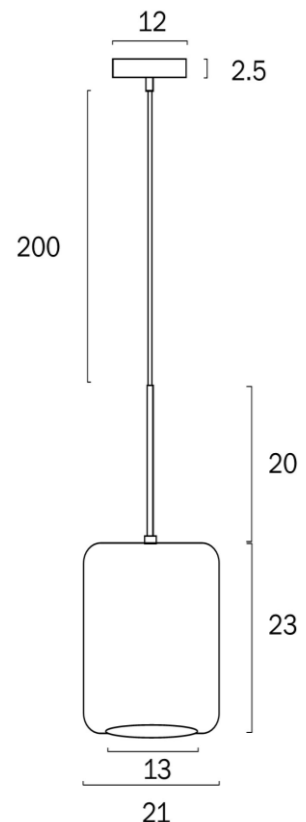

KOROVA SMALL PENDANT E27 25w

Product Code-	IFL-KOROVA-PES-BRSOP
Wattage-	25w
Voltage	240v AC
Colour Temperature (k)-	Globe Dependant
Beam Angle-	360°
Lumen output-	Globe Dependant
Lamp Base-	E27
CRI-	Globe Dependant
Ip Rating-	IP20
Dimmable	Globe Dependant
Mounting Type-	Surface
Material-	Glass, Metal
Colour-	Brass Matt, Opal
Warranty-	3 Years Replacement

KOROVA SMALL PENDANT E27 25w

Product Code-	IFL-KOROVA-PES-BRSSM
Wattage-	25w
Voltage	240v AC
Colour Temperature (k)-	Globe Dependant
Beam Angle-	360°
Lumen output-	Globe Dependant
Lamp Base-	E27
CRI-	Globe Dependant
Ip Rating-	IP20
Dimmable	Globe Dependant
Mounting Type-	Surface
Material-	Glass, Metal
Colour-	Brass Matt, Smoke
Warranty-	3 Years Replacement