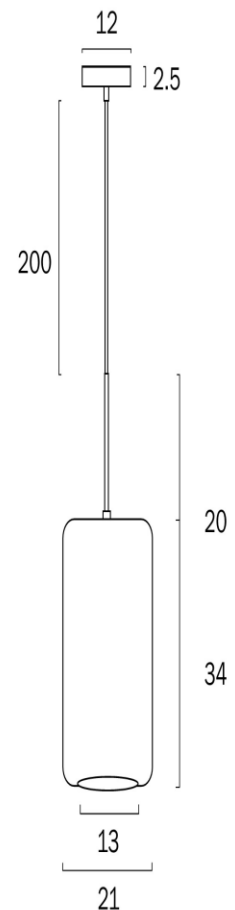

## KOROVA MEDIUM PENDANT E27 25w

<b>Product Code-</b>	<b>IFL-KOROVA-PEM-BRSOP</b>
Wattage-	25w
Voltage	240v AC
Colour Temperature (k)-	Globe Dependant
Beam Angle-	360°
Lumen output-	Globe Dependant
Lamp Base-	E27
CRI-	Globe Dependant
Ip Rating-	IP20
Dimmable	Globe Dependant
Mounting Type-	Surface
Material-	Glass, Metal
Colour-	Brass Matt, Opal
Warranty-	3 Years Replacement

## KOROVA MEDIUM PENDANT E27 25w

<b>Product Code-</b>	<b>IFL-KOROVA-PEM-BRSSM</b>
Wattage-	25w
Voltage	240v AC
Colour Temperature (k)-	Globe Dependant
Beam Angle-	360°
Lumen output-	Globe Dependant
Lamp Base-	E27
CRI-	Globe Dependant
Ip Rating-	IP20
Dimmable	Globe Dependant
Mounting Type-	Surface
Material-	Glass, Metal
Colour-	Brass Matt, Smoke
Warranty-	3 Years Replacement