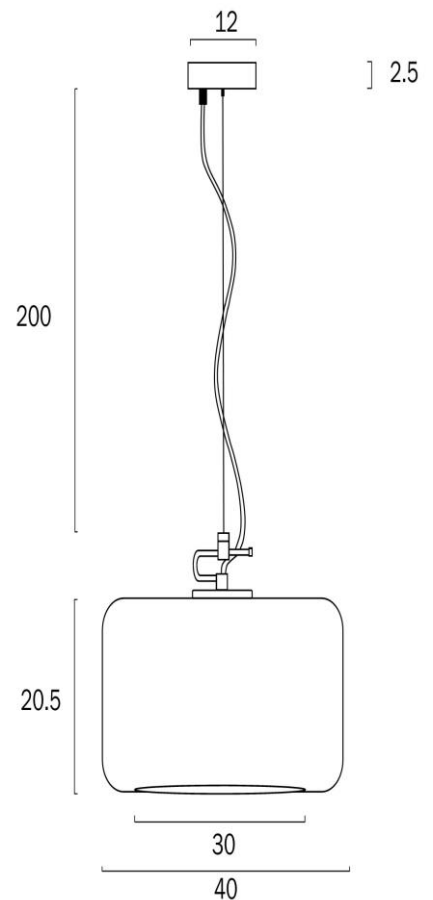

KOROVA LARGE PENDANT E27 25w

Product Code-	IFL-KOROVA-PEL-BRSOP
Wattage-	25w
Voltage	240v AC
Colour Temperature (k)-	Globe Dependant
Beam Angle-	360°
Lumen output-	Globe Dependant
Lamp Base-	E27
CRI-	Globe Dependant
Ip Rating-	IP20
Dimmable	Globe Dependant
Mounting Type-	Surface
Material-	Glass, Metal
Colour-	Opal
Warranty-	3 Years Replacement

KOROVA LARGE PENDANT E27 25w

Product Code-	IFL-KOROVA-PEL-BRSSM
Wattage-	25w
Voltage	240v AC
Colour Temperature (k)-	Globe Dependant
Beam Angle-	360°
Lumen output-	Globe Dependant
Lamp Base-	E27
CRI-	Globe Dependant
Ip Rating-	IP20
Dimmable	Globe Dependant
Mounting Type-	Surface
Material-	Glass, Metal
Colour-	Smoke
Warranty-	3 Years Replacement