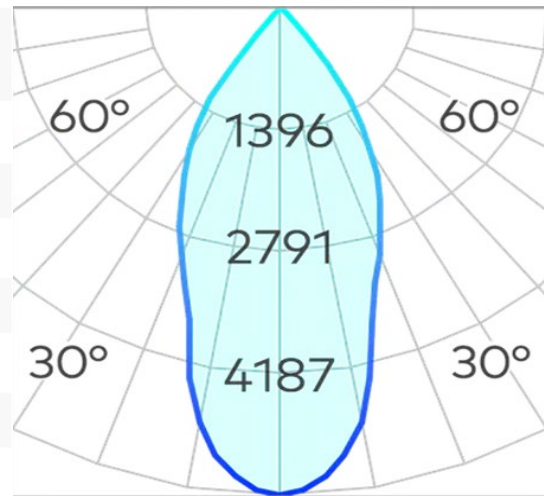

Kobe 188mm Three Circuit Tracklight COB 35w

Product Code-	IFL-KOBE3035.BB30.M
Wattage-	35W
Voltage	240v AC
Colour Temperature (k)-	3000K
Beam Angle-	36°
Optional Degree	15°/60°
Lumen output-	2090
Lamp Base-	COB
CRI-	92+
Ip Rating-	IP20
Dimmable	YES
Mounting Type-	Track Mount
Material-	Aluminium
Colour-	Black
Warranty-	5 Years Replacement

Kobe 188mm Three Circuit Tracklight COB 35w

Product Code-	IFL-KOBE3035.BB40.M
Wattage-	35W
Voltage	240v AC
Colour Temperature (k)-	4000K
Beam Angle-	36°
Optional Degree	15°/60°
Lumen output-	2122
Lamp Base-	COB
CRI-	92+
Ip Rating-	IP20
Dimmable	YES
Mounting Type-	Track Mount
Material-	Aluminium
Colour-	Black
Warranty-	5 Years Replacement

Kobe 188mm Three Circuit Tracklight COB 35w

Product Code-	IFL-KOBE3035.WB30.M
Wattage-	35W
Voltage	240v AC
Colour Temperature (k)-	3000K
Beam Angle-	36°
Optional Degree	15°/60°
Lumen output-	2090
Lamp Base-	COB
CRI-	92+
Ip Rating-	IP20
Dimmable	YES
Mounting Type-	Track Mount
Material-	Aluminium
Colour-	White
Warranty-	5 Years Replacement