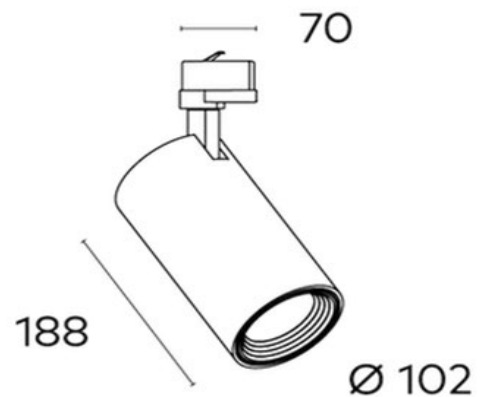

Kobe 188mm Three Circuit Tracklight COB 35w

Product Code-	IFL-KOBE3035.BB30.M
Wattage-	35W
Voltage	240v AC
Colour Temperature (k)-	3000K
Beam Angle-	36°
Optional Degree	15°/60°
Lumen output-	2090
Lamp Base-	COB
CRI-	92+
Ip Rating-	IP20
Dimmable	YES
Mounting Type-	Track Mount
Material-	Aluminium
Colour-	Black
Warranty-	5 Years Replacement

Kobe 188mm Three Circuit Tracklight COB 35w

Product Code-	IFL-KOBE3035.BB40.M
Wattage-	35W
Voltage	240v AC
Colour Temperature (k)-	4000K
Beam Angle-	36°
Optional Degree	15°/60°
Lumen output-	2122
Lamp Base-	COB
CRI-	92+
Ip Rating-	IP20
Dimmable	YES
Mounting Type-	Track Mount
Material-	Aluminium
Colour-	Black
Warranty-	5 Years Replacement

Kobe 188mm Three Circuit Tracklight COB 35w

Product Code-	IFL-KOBE3035.WB30.M
Wattage-	35W
Voltage	240v AC
Colour Temperature (k)-	3000K
Beam Angle-	36°
Optional Degree	15°/60°
Lumen output-	2090
Lamp Base-	COB
CRI-	92+
Ip Rating-	IP20
Dimmable	YES
Mounting Type-	Track Mount
Material-	Aluminium
Colour-	White
Warranty-	5 Years Replacement

Kobe 188mm Three Circuit Tracklight COB 35w

Product Code-	IFL-KOBE3035.WB40.M
Wattage-	35W
Voltage	240v AC
Colour Temperature (k)-	4000K
Beam Angle-	36°
Optional Degree	15°/60°
Lumen output-	2122
Lamp Base-	COB
CRI-	92+
Ip Rating-	IP20
Dimmable	YES
Mounting Type-	Track Mount
Material-	Aluminium
Colour-	White
Warranty-	5 Years Replacement