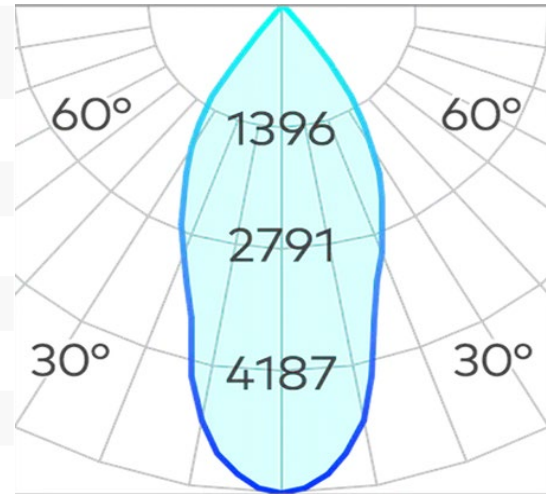

Kobe 188mm Three Circuit Tracklight COB 35w

Product Code-	IFL-KOBE3035.BB30.M
Wattage-	35W
Voltage	240v AC
Colour Temperature (k)-	3000K
Beam Angle-	36°
Optional Degree	15°/60°
Lumen output-	2090
Lamp Base-	COB
CRI-	92+
Ip Rating-	IP20
Dimmable	YES
Mounting Type-	Track Mount
Material-	Aluminium
Colour-	Black
Warranty-	5 Years Replacement

Kobe 188mm Three Circuit Tracklight COB 35w

Product Code-	IFL-KOBE3035.BB40.M
Wattage-	35W
Voltage	240v AC
Colour Temperature (k)-	4000K
Beam Angle-	36°
Optional Degree	15°/60°
Lumen output-	2122
Lamp Base-	COB
CRI-	92+
Ip Rating-	IP20
Dimmable	YES
Mounting Type-	Track Mount
Material-	Aluminium
Colour-	Black
Warranty-	5 Years Replacement

Kobe 188mm Three Circuit Tracklight COB 35w

Product Code-	IFL-KOBE3035.WB30.M
Wattage-	35W
Voltage	240v AC
Colour Temperature (k)-	3000K
Beam Angle-	36°
Optional Degree	15°/60°
Lumen output-	2090
Lamp Base-	COB
CRI-	92+
Ip Rating-	IP20
Dimmable	YES
Mounting Type-	Track Mount
Material-	Aluminium
Colour-	White
Warranty-	5 Years Replacement