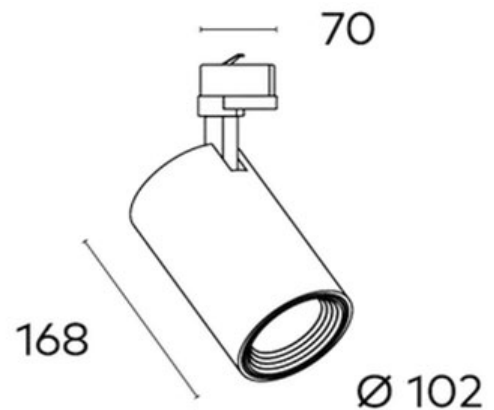

Kobe 170mm Three Circuit Tracklight COB 26w

Product Code-	IFL-KOBE3026.BB30.M
Wattage-	26W
Voltage	240v AC
Colour Temperature (k)-	3000K
Beam Angle-	36°
Optional Degree	15°/60°
Lumen output-	1602
Lamp Base-	COB
CRI-	92+
Ip Rating-	IP20
Dimmable	YES
Mounting Type-	Track Mount
Material-	Aluminium
Colour-	Black
Warranty-	5 Years Replacement

Kobe 170mm Three Circuit Tracklight COB 26w

Product Code-	IFL-KOBE3026.BB40.M
Wattage-	26W
Voltage	240v AC
Colour Temperature (k)-	4000K
Beam Angle-	36°
Optional Degree	15°/60°
Lumen output-	1627
Lamp Base-	COB
CRI-	92+
Ip Rating-	IP20
Dimmable	YES
Mounting Type-	Track Mount
Material-	Aluminium
Colour-	Black
Warranty-	5 Years Replacement

Kobe 170mm Three Circuit Tracklight COB 26w

Product Code-	IFL-KOBE3026.WB30.M
Wattage-	26W
Voltage	240v AC
Colour Temperature (k)-	3000K
Beam Angle-	36°
Optional Degree	15°/60°
Lumen output-	1602
Lamp Base-	COB
CRI-	92+
Ip Rating-	IP20
Dimmable	YES
Mounting Type-	Track Mount
Material-	Aluminium
Colour-	White
Warranty-	5 Years Replacement

Kobe 170mm Three Circuit Tracklight COB 26w

Product Code-	IFL-KOBE3026.WB40.M
Wattage-	26W
Voltage	240v AC
Colour Temperature (k)-	4000K
Beam Angle-	36°
Optional Degree	15°/60°
Lumen output-	1627
Lamp Base-	COB
CRI-	92+
Ip Rating-	IP20
Dimmable	YES
Mounting Type-	Track Mount
Material-	Aluminium
Colour-	White
Warranty-	5 Years Replacement