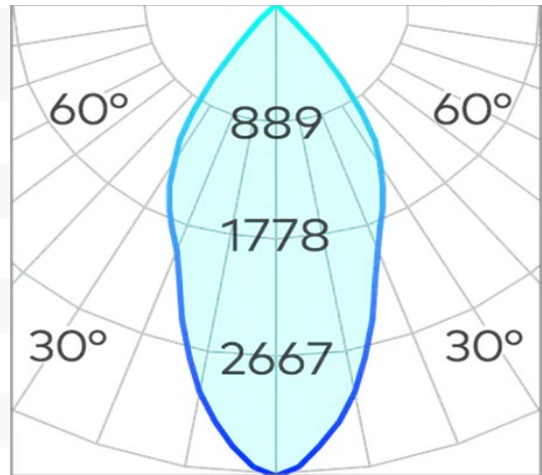

Kobe 170mm Three Circuit Tracklight COB 26w

Product Code-	IFL-KOBE3026.BB30.M
Wattage-	26W
Voltage	240v AC
Colour Temperature (k)-	3000K
Beam Angle-	36°
Optional Degree	15°/60°
Lumen output-	1602
Lamp Base-	COB
CRI-	92+
Ip Rating-	IP20
Dimmable	YES
Mounting Type-	Track Mount
Material-	Aluminium
Colour-	Black
Warranty-	5 Years Replacement

Kobe 170mm Three Circuit Tracklight COB 26w

Product Code-	IFL-KOBE3026.BB40.M
Wattage-	26W
Voltage	240v AC
Colour Temperature (k)-	4000K
Beam Angle-	36°
Optional Degree	15°/60°
Lumen output-	1627
Lamp Base-	COB
CRI-	92+
Ip Rating-	IP20
Dimmable	YES
Mounting Type-	Track Mount
Material-	Aluminium
Colour-	Black
Warranty-	5 Years Replacement