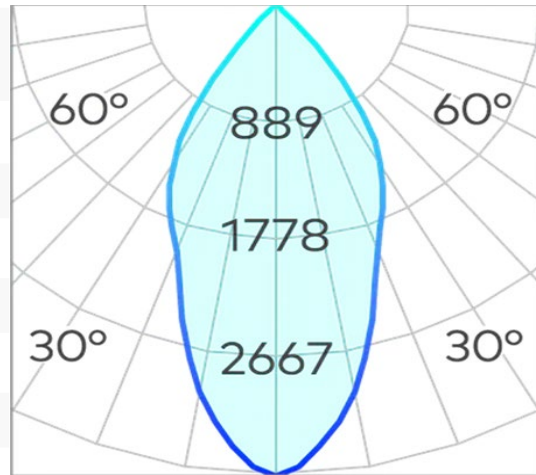

Kobe 170mm Three Circuit Tracklight COB 26w

Product Code-	IFL-KOBE3026.BB30.M
Wattage-	26W
Voltage	240v AC
Colour Temperature (k)-	3000K
Beam Angle-	36°
Optional Degree	15°/60°
Lumen output-	1602
Lamp Base-	COB
CRI-	92+
Ip Rating-	IP20
Dimmable	YES
Mounting Type-	Track Mount
Material-	Aluminium
Colour-	Black
Warranty-	5 Years Replacement

Kobe 170mm Three Circuit Tracklight COB 26w

Product Code-	IFL-KOBE3026.BB40.M
Wattage-	26W
Voltage	240v AC
Colour Temperature (k)-	4000K
Beam Angle-	36°
Optional Degree	15°/60°
Lumen output-	1627
Lamp Base-	COB
CRI-	92+
Ip Rating-	IP20
Dimmable	YES
Mounting Type-	Track Mount
Material-	Aluminium
Colour-	Black
Warranty-	5 Years Replacement