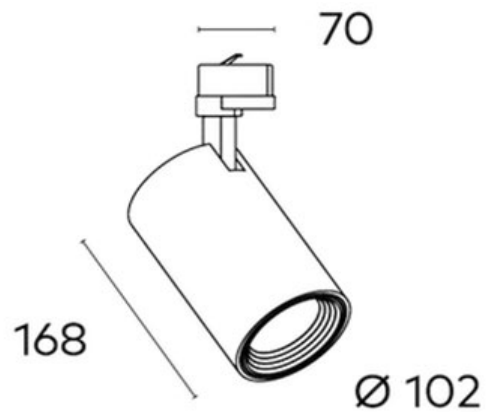

Kobe 170mm Three Circuit Tracklight COB 26w

Product Code-	IFL-KOBE3026.BB30.M
Wattage-	26W
Voltage	240v AC
Colour Temperature (k)-	3000K
Beam Angle-	36°
Optional Degree	15°/60°
Lumen output-	1602
Lamp Base-	COB
CRI-	92+
Ip Rating-	IP20
Dimmable	YES
Mounting Type-	Track Mount
Material-	Aluminium
Colour-	Black
Warranty-	5 Years Replacement

Kobe 170mm Three Circuit Tracklight COB 26w

Product Code-	IFL-KOBE3026.BB40.M
Wattage-	26W
Voltage	240v AC
Colour Temperature (k)-	4000K
Beam Angle-	36°
Optional Degree	15°/60°
Lumen output-	1627
Lamp Base-	COB
CRI-	92+
Ip Rating-	IP20
Dimmable	YES
Mounting Type-	Track Mount
Material-	Aluminium
Colour-	Black
Warranty-	5 Years Replacement

Kobe 170mm Three Circuit Tracklight COB 26w

Product Code-	IFL-KOBE3026.WB30.M
Wattage-	26W
Voltage	240v AC
Colour Temperature (k)-	3000K
Beam Angle-	36°
Optional Degree	15°/60°
Lumen output-	1602
Lamp Base-	COB
CRI-	92+
Ip Rating-	IP20
Dimmable	YES
Mounting Type-	Track Mount
Material-	Aluminium
Colour-	White
Warranty-	5 Years Replacement

Kobe 170mm Three Circuit Tracklight COB 26w

Product Code-	IFL-KOBE3026.WB40.M
Wattage-	26W
Voltage	240v AC
Colour Temperature (k)-	4000K
Beam Angle-	36°
Optional Degree	15°/60°
Lumen output-	1627
Lamp Base-	COB
CRI-	92+
Ip Rating-	IP20
Dimmable	YES
Mounting Type-	Track Mount
Material-	Aluminium
Colour-	White
Warranty-	5 Years Replacement