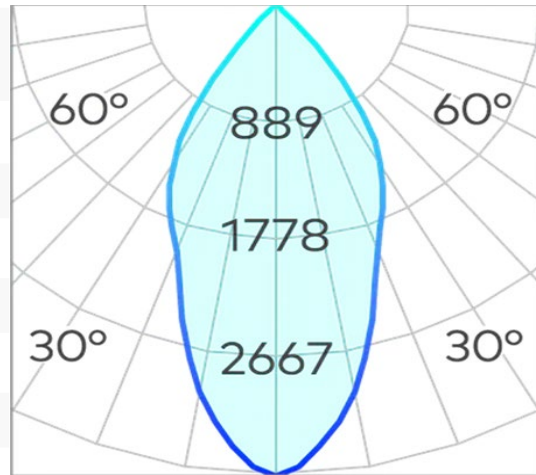

Kobe 170mm Three Circuit Tracklight COB 26w

Product Code-	IFL-KOBE3026.BB30.M-DALI2
Wattage-	26W
Voltage	240v AC
Colour Temperature (k)-	3000K
Beam Angle-	36°
Optional Degree	15°/60°
Lumen output-	1602
Lamp Base-	COB
CRI-	92+
Ip Rating-	IP20
Dimmable	YES
Mounting Type-	Track Mount
Material-	Aluminium
Colour-	Black
Warranty-	5 Years Replacement

Kobe 170mm Three Circuit Tracklight COB 26w

Product Code-	IFL-KOBE3026.BB40.M-DALI2
Wattage-	26W
Voltage	240v AC
Colour Temperature (k)-	4000K
Beam Angle-	36°
Optional Degree	15°/60°
Lumen output-	1627
Lamp Base-	COB
CRI-	92+
Ip Rating-	IP20
Dimmable	YES
Mounting Type-	Track Mount
Material-	Aluminium
Colour-	Black
Warranty-	5 Years Replacement