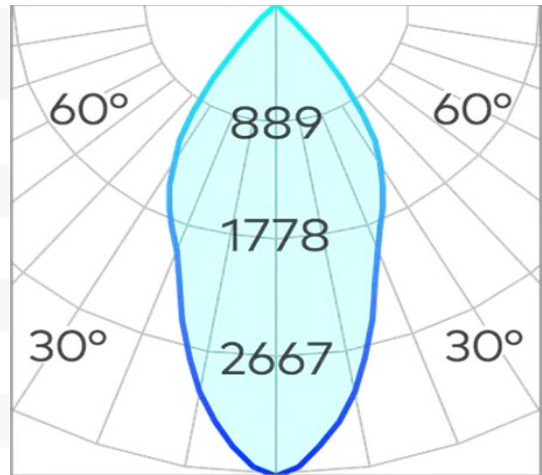

Product Code-	IFL-KOBE3026.WB30.M-DALI2
Wattage-	26W
Voltage	240v AC
Colour Temperature (k)-	3000K
Beam Angle-	36°
Optional Degree	15°/60°
Lumen output-	1602
Lamp Base-	COB
CRI-	92+
Ip Rating-	IP20
Dimmable	YES
Mounting Type-	Track Mount
Material-	Aluminium
Colour-	White
Warranty-	5 Years Replacement