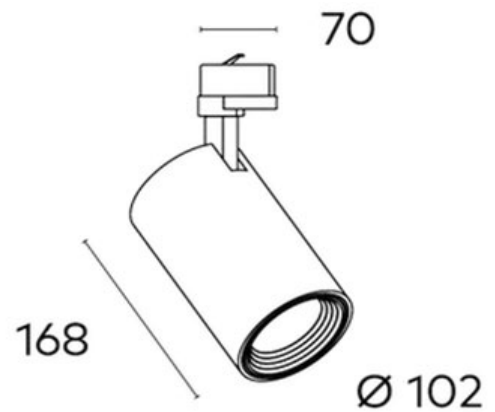

Kobe 170mm Three Circuit Tracklight COB 26w

Product Code-	IFL-KOBE3026.BB30.M-DALI2
Wattage-	26W
Voltage	240v AC
Colour Temperature (k)-	3000K
Beam Angle-	36°
Optional Degree	15°/60°
Lumen output-	1602
Lamp Base-	COB
CRI-	92+
Ip Rating-	IP20
Dimmable	YES
Mounting Type-	Track Mount
Material-	Aluminium
Colour-	Black
Warranty-	5 Years Replacement

Kobe 170mm Three Circuit Tracklight COB 26w

Product Code-	IFL-KOBE3026.BB40.M-DALI2
Wattage-	26W
Voltage	240v AC
Colour Temperature (k)-	4000K
Beam Angle-	36°
Optional Degree	15°/60°
Lumen output-	1627
Lamp Base-	COB
CRI-	92+
Ip Rating-	IP20
Dimmable	YES
Mounting Type-	Track Mount
Material-	Aluminium
Colour-	Black
Warranty-	5 Years Replacement

Kobe 170mm Three Circuit Tracklight COB 26w

Product Code-	IFL-KOBE3026.WB30.M-DALI2
Wattage-	26W
Voltage	240v AC
Colour Temperature (k)-	3000K
Beam Angle-	36°
Optional Degree	15°/60°
Lumen output-	1602
Lamp Base-	COB
CRI-	92+
Ip Rating-	IP20
Dimmable	YES
Mounting Type-	Track Mount
Material-	Aluminium
Colour-	White
Warranty-	5 Years Replacement

Kobe 170mm Three Circuit Tracklight COB 26w

Product Code-	IFL-KOBE3026.WB40.M-DALI2
Wattage-	26W
Voltage	240v AC
Colour Temperature (k)-	4000K
Beam Angle-	36°
Optional Degree	15°/60°
Lumen output-	1627
Lamp Base-	COB
CRI-	92+
Ip Rating-	IP20
Dimmable	YES
Mounting Type-	Track Mount
Material-	Aluminium
Colour-	White
Warranty-	5 Years Replacement