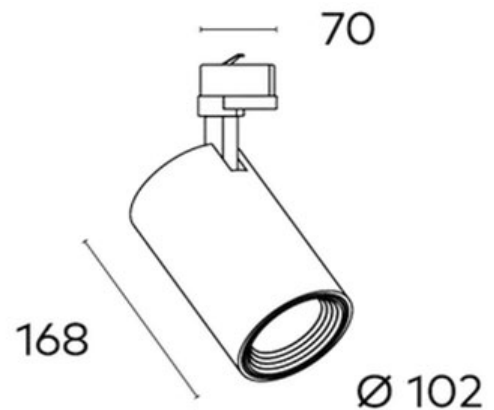

Kobe 170mm Three Circuit Tracklight COB 26w

Product Code-	IFL-KOBE3026.BB30.M-DALI2
Wattage-	26W
Voltage	240v AC
Colour Temperature (k)-	3000K
Beam Angle-	36°
Optional Degree	15°/60°
Lumen output-	1602
Lamp Base-	COB
CRI-	92+
Ip Rating-	IP20
Dimmable	YES
Mounting Type-	Track Mount
Material-	Aluminium
Colour-	Black
Warranty-	5 Years Replacement

Kobe 170mm Three Circuit Tracklight COB 26w

Product Code-	IFL-KOBE3026.BB40.M-DALI2
Wattage-	26W
Voltage	240v AC
Colour Temperature (k)-	4000K
Beam Angle-	36°
Optional Degree	15°/60°
Lumen output-	1627
Lamp Base-	COB
CRI-	92+
Ip Rating-	IP20
Dimmable	YES
Mounting Type-	Track Mount
Material-	Aluminium
Colour-	Black
Warranty-	5 Years Replacement

Kobe 170mm Three Circuit Tracklight COB 26w

Product Code-	IFL-KOBE3026.WB30.M-DALI2
Wattage-	26W
Voltage	240v AC
Colour Temperature (k)-	3000K
Beam Angle-	36°
Optional Degree	15°/60°
Lumen output-	1602
Lamp Base-	COB
CRI-	92+
Ip Rating-	IP20
Dimmable	YES
Mounting Type-	Track Mount
Material-	Aluminium
Colour-	White
Warranty-	5 Years Replacement

Kobe 170mm Three Circuit Tracklight COB 26w

Product Code-	IFL-KOBE3026.WB40.M-DALI2
Wattage-	26W
Voltage	240v AC
Colour Temperature (k)-	4000K
Beam Angle-	36°
Optional Degree	15°/60°
Lumen output-	1627
Lamp Base-	COB
CRI-	92+
Ip Rating-	IP20
Dimmable	YES
Mounting Type-	Track Mount
Material-	Aluminium
Colour-	White
Warranty-	5 Years Replacement