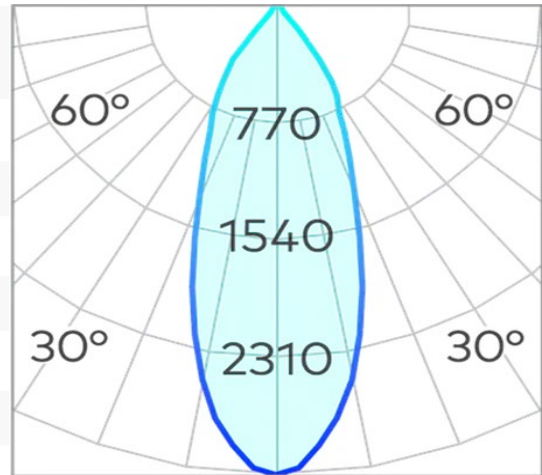

Kobe 160mm Single Circuit Tracklight COB 15w

Product Code-	IFL-KOBE3015.BB30.M
Wattage-	15W
Voltage	240v AC
Colour Temperature (k)-	3000K
Beam Angle-	36°
Optional Degree	15°/60°
Lumen output-	918
Lamp Base-	COB
CRI-	92+
Ip Rating-	IP20
Dimmable	YES
Mounting Type-	Track Mount
Material-	Aluminium
Colour-	Black
Warranty-	5 Years Replacement

Kobe 160mm Single Circuit Tracklight COB 15w

Product Code-	IFL-KOBE3015.WB30.M
Wattage-	15W
Voltage	240v AC
Colour Temperature (k)-	3000K
Beam Angle-	36°
Optional Degree	15°/60°
Lumen output-	1044
Lamp Base-	COB
CRI-	92+
Ip Rating-	IP20
Dimmable	YES
Mounting Type-	Track Mount
Material-	Aluminium
Colour-	White
Warranty-	5 Years Replacement