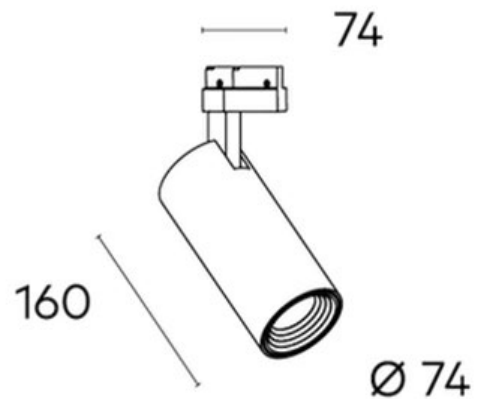

Kobe 160mm Single Circuit Tracklight COB 15w

Product Code-	IFL-KOBE3015.BB30.M
Wattage-	15W
Voltage	240v AC
Colour Temperature (k)-	3000K
Beam Angle-	36°
Optional Degree	15°/60°
Lumen output-	918
Lamp Base-	COB
CRI-	92+
Ip Rating-	IP20
Dimmable	YES
Mounting Type-	Track Mount
Material-	Aluminium
Colour-	Black
Warranty-	5 Years Replacement

Kobe 160mm Single Circuit Tracklight COB 15w

Product Code-	IFL-KOBE3015.WB30.M
Wattage-	15W
Voltage	240v AC
Colour Temperature (k)-	3000K
Beam Angle-	36°
Optional Degree	15°/60°
Lumen output-	1044
Lamp Base-	COB
CRI-	92+
Ip Rating-	IP20
Dimmable	YES
Mounting Type-	Track Mount
Material-	Aluminium
Colour-	White
Warranty-	5 Years Replacement