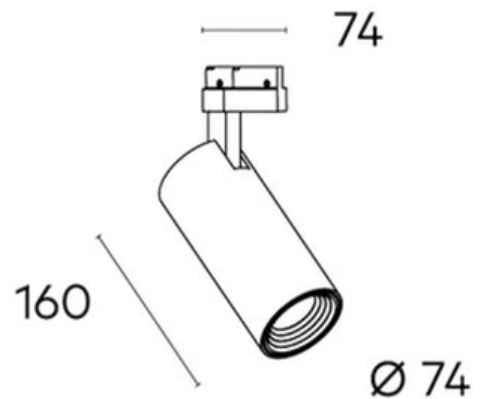

Kobe MX5C Tracklight COB 15w

Product Code-	IFL-KOBE3015.BB30.M-DALI2
Wattage-	15W
Voltage	240v AC
Colour Temperature (k)-	3000K
Beam Angle-	36°
Optional Degree	15°/60°
Lumen output-	918
Lamp Base-	COB
CRI-	92+
Ip Rating-	IP20
Dimmable	YES
Mounting Type-	Track Mount
Material-	Aluminium
Colour-	Black
Warranty-	5 Years Replacement

Kobe MX5C Tracklight COB 15w

Product Code-	IFL-KOBE3015.BB40.M-DALI2
Wattage-	15W
Voltage	240v AC
Colour Temperature (k)-	4000K
Beam Angle-	36°
Optional Degree	15°/60°
Lumen output-	1044
Lamp Base-	COB
CRI-	92+
Ip Rating-	IP20
Dimmable	YES
Mounting Type-	Track Mount
Material-	Aluminium
Colour-	Black
Warranty-	5 Years Replacement

Kobe MX5C Tracklight COB 15w

Product Code-	IFL-KOBE3015.WB30.M-DALI2
Wattage-	15W
Voltage	240v AC
Colour Temperature (k)-	3000K
Beam Angle-	36°
Optional Degree	15°/60°
Lumen output-	918
Lamp Base-	COB
CRI-	92+
Ip Rating-	IP20
Dimmable	YES
Mounting Type-	Track Mount
Material-	Aluminium
Colour-	White
Warranty-	5 Years Replacement

Kobe MX5C Tracklight COB 15w

Product Code-	IFL-KOBE3015.WB40.M-DALI2
Wattage-	15W
Voltage	240v AC
Colour Temperature (k)-	4000K
Beam Angle-	36°
Optional Degree	15°/60°
Lumen output-	1044
Lamp Base-	COB
CRI-	92+
Ip Rating-	IP20
Dimmable	YES
Mounting Type-	Track Mount
Material-	Aluminium
Colour-	White
Warranty-	5 Years Replacement