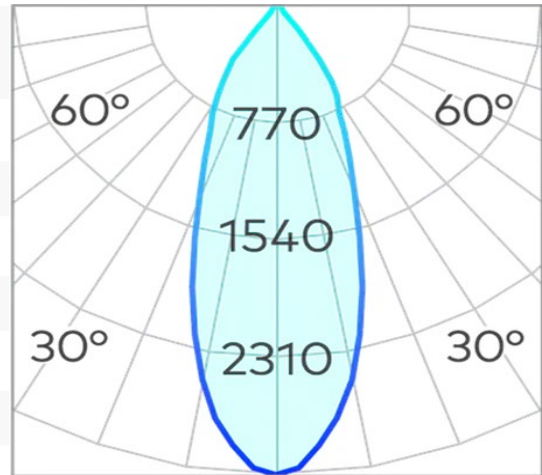

Kobe MX5C Tracklight COB 15w

Product Code-	IFL-KOBE3015.BB30.M-DALI2
Wattage-	15W
Voltage	240v AC
Colour Temperature (k)-	3000K
Beam Angle-	36°
Optional Degree	15°/60°
Lumen output-	918
Lamp Base-	COB
CRI-	92+
Ip Rating-	IP20
Dimmable	YES
Mounting Type-	Track Mount
Material-	Aluminium
Colour-	Black
Warranty-	5 Years Replacement

Kobe MX5C Tracklight COB 15w

Product Code-	IFL-KOBE3015.BB40.M-DALI2
Wattage-	15W
Voltage	240v AC
Colour Temperature (k)-	4000K
Beam Angle-	36°
Optional Degree	15°/60°
Lumen output-	1044
Lamp Base-	COB
CRI-	92+
Ip Rating-	IP20
Dimmable	YES
Mounting Type-	Track Mount
Material-	Aluminium
Colour-	Black
Warranty-	5 Years Replacement

Kobe MX5C Tracklight COB 15w

Product Code-	IFL-KOBE3015.WB30.M-DALI2
Wattage-	15W
Voltage	240v AC
Colour Temperature (k)-	3000K
Beam Angle-	36°
Optional Degree	15°/60°
Lumen output-	918
Lamp Base-	COB
CRI-	92+
Ip Rating-	IP20
Dimmable	YES
Mounting Type-	Track Mount
Material-	Aluminium
Colour-	White
Warranty-	5 Years Replacement