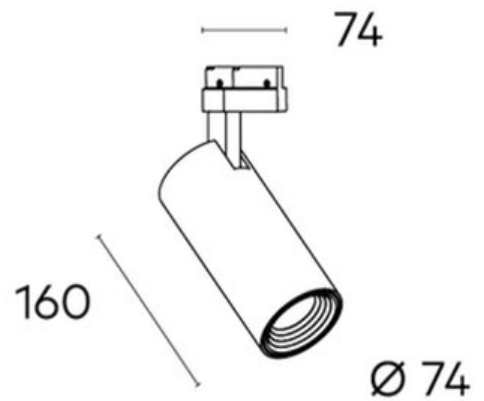

Kobe MX5C Tracklight COB 15w

Product Code-	IFL-KOBE3015.BB30.M-DALI2
Wattage-	15W
Voltage	240v AC
Colour Temperature (k)-	3000K
Beam Angle-	36°
Optional Degree	15°/60°
Lumen output-	918
Lamp Base-	COB
CRI-	92+
Ip Rating-	IP20
Dimmable	YES
Mounting Type-	Track Mount
Material-	Aluminium
Colour-	Black
Warranty-	5 Years Replacement

Kobe MX5C Tracklight COB 15w

Product Code-	IFL-KOBE3015.BB40.M-DALI2
Wattage-	15W
Voltage	240v AC
Colour Temperature (k)-	4000K
Beam Angle-	36°
Optional Degree	15°/60°
Lumen output-	1044
Lamp Base-	COB
CRI-	92+
Ip Rating-	IP20
Dimmable	YES
Mounting Type-	Track Mount
Material-	Aluminium
Colour-	Black
Warranty-	5 Years Replacement

Kobe MX5C Tracklight COB 15w

Product Code-	IFL-KOBE3015.WB30.M-DALI2
Wattage-	15W
Voltage	240v AC
Colour Temperature (k)-	3000K
Beam Angle-	36°
Optional Degree	15°/60°
Lumen output-	918
Lamp Base-	COB
CRI-	92+
Ip Rating-	IP20
Dimmable	YES
Mounting Type-	Track Mount
Material-	Aluminium
Colour-	White
Warranty-	5 Years Replacement

Kobe MX5C Tracklight COB 15w

Product Code-	IFL-KOBE3015.WB40.M-DALI2
Wattage-	15W
Voltage	240v AC
Colour Temperature (k)-	4000K
Beam Angle-	36°
Optional Degree	15°/60°
Lumen output-	1044
Lamp Base-	COB
CRI-	92+
Ip Rating-	IP20
Dimmable	YES
Mounting Type-	Track Mount
Material-	Aluminium
Colour-	White
Warranty-	5 Years Replacement