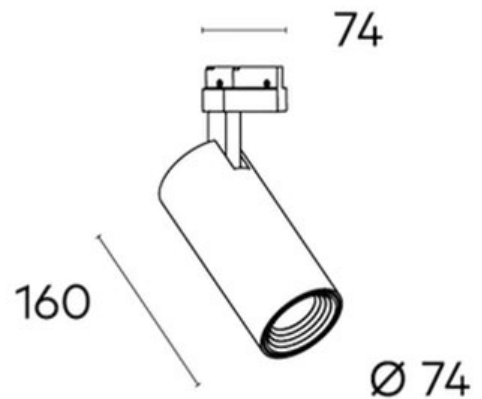

Kobe MX5C Tracklight COB 15w

Product Code-	IFL-KOBE3015.BB30.M-DALI2
Wattage-	15W
Voltage	240v AC
Colour Temperature (k)-	3000K
Beam Angle-	36°
Optional Degree	15°/60°
Lumen output-	918
Lamp Base-	COB
CRI-	92+
Ip Rating-	IP20
Dimmable	YES
Mounting Type-	Track Mount
Material-	Aluminium
Colour-	Black
Warranty-	5 Years Replacement

Kobe MX5C Tracklight COB 15w

Product Code-	IFL-KOBE3015.BB40.M-DALI2
Wattage-	15W
Voltage	240v AC
Colour Temperature (k)-	4000K
Beam Angle-	36°
Optional Degree	15°/60°
Lumen output-	1044
Lamp Base-	COB
CRI-	92+
Ip Rating-	IP20
Dimmable	YES
Mounting Type-	Track Mount
Material-	Aluminium
Colour-	Black
Warranty-	5 Years Replacement

Kobe MX5C Tracklight COB 15w

Product Code-	IFL-KOBE3015.WB30.M-DALI2
Wattage-	15W
Voltage	240v AC
Colour Temperature (k)-	3000K
Beam Angle-	36°
Optional Degree	15°/60°
Lumen output-	918
Lamp Base-	COB
CRI-	92+
Ip Rating-	IP20
Dimmable	YES
Mounting Type-	Track Mount
Material-	Aluminium
Colour-	White
Warranty-	5 Years Replacement

Kobe MX5C Tracklight COB 15w

Product Code-	IFL-KOBE3015.WB40.M-DALI2
Wattage-	15W
Voltage	240v AC
Colour Temperature (k)-	4000K
Beam Angle-	36°
Optional Degree	15°/60°
Lumen output-	1044
Lamp Base-	COB
CRI-	92+
Ip Rating-	IP20
Dimmable	YES
Mounting Type-	Track Mount
Material-	Aluminium
Colour-	White
Warranty-	5 Years Replacement