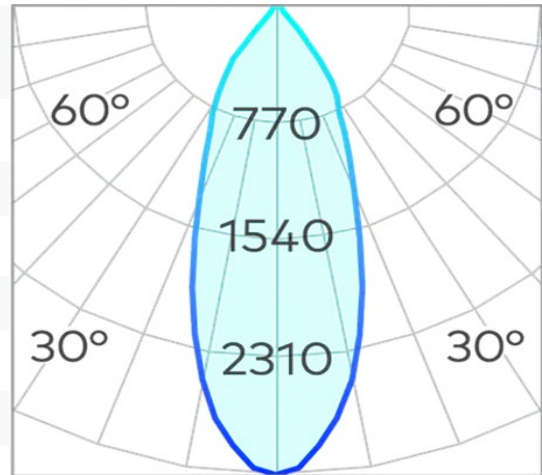

Product Code-	IFL-KOBE3015.WB30.M-DALI2
Wattage-	15W
Voltage	240v AC
Colour Temperature (k)-	3000K
Beam Angle-	36°
Optional Degree	15°/60°
Lumen output-	918
Lamp Base-	COB
CRI-	92+
Ip Rating-	IP20
Dimmable	YES
Mounting Type-	Track Mount
Material-	Aluminium
Colour-	White
Warranty-	5 Years Replacement