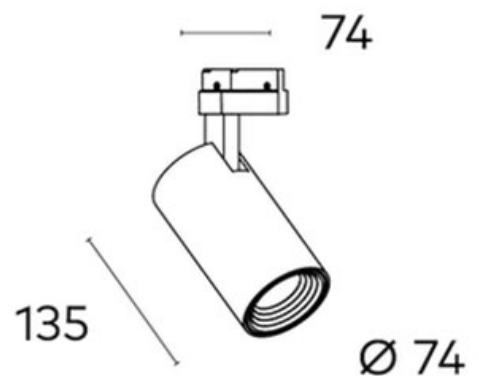

Kobe 147mm Single Circuit Tracklight COB 8w

Product Code-	IFL-KOBE3008.BB30.M
Wattage-	8W
Voltage	240v AC
Colour Temperature (k)-	3000K
Beam Angle-	36°
Optional Degree	15°/60°
Lumen output-	445
Lamp Base-	COB
CRI-	92+
Ip Rating-	IP20
Dimmable	YES
Mounting Type-	Track Mount
Material-	Aluminium
Colour-	Black
Warranty-	5 Years Replacement

Kobe 147mm Single Circuit Tracklight COB 8w

Product Code-	IFL-KOBE3008.WB30.M
Wattage-	8W
Voltage	240v AC
Colour Temperature (k)-	3000K
Beam Angle-	36°
Optional Degree	15°/60°
Lumen output-	512
Lamp Base-	COB
CRI-	92+
Ip Rating-	IP20
Dimmable	YES
Mounting Type-	Track Mount
Material-	Aluminium
Colour-	White
Warranty-	5 Years Replacement