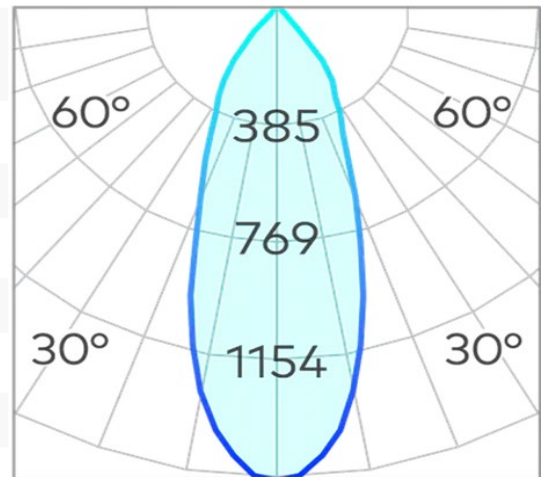

Kobe 147mm Single Circuit Tracklight COB 8w

Product Code-	IFL-KOBE3008.BB30.M
Wattage-	8W
Voltage	240v AC
Colour Temperature (k)-	3000K
Beam Angle-	36°
Optional Degree	15°/60°
Lumen output-	445
Lamp Base-	COB
CRI-	92+
Ip Rating-	IP20
Dimmable	YES
Mounting Type-	Track Mount
Material-	Aluminium
Colour-	Black
Warranty-	5 Years Replacement

Kobe 147mm Single Circuit Tracklight COB 8w

Product Code-	IFL-KOBE3008.WB30.M
Wattage-	8W
Voltage	240v AC
Colour Temperature (k)-	3000K
Beam Angle-	36°
Optional Degree	15°/60°
Lumen output-	512
Lamp Base-	COB
CRI-	92+
Ip Rating-	IP20
Dimmable	YES
Mounting Type-	Track Mount
Material-	Aluminium
Colour-	White
Warranty-	5 Years Replacement