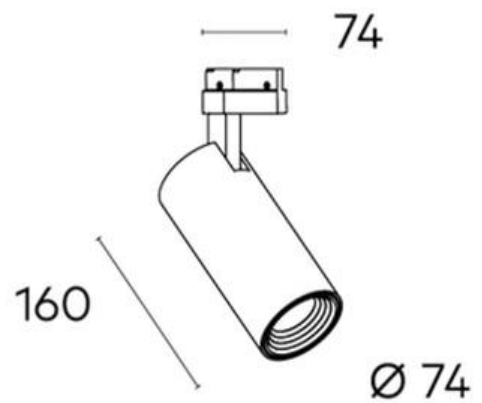

## Kobe 160mm Single Circuit Tracklight COB 15w

<b>Product Code-</b>	<b>IFL-KOBE1015.BB30.M</b>
Wattage-	15W
Voltage	240v AC
Colour Temperature (k)-	3000K
Beam Angle-	36°
Optional Degree	15°/60°
Lumen output-	918
Lamp Base-	COB
CRI-	92+
Ip Rating-	IP20
Dimmable	YES
Mounting Type-	Track Mount
Material-	Aluminium
Colour-	Black
Warranty-	5 Years Replacement

## Kobe 160mm Single Circuit Tracklight COB 15w

<b>Product Code-</b>	<b>IFL-KOBE1015.BB40.M</b>
Wattage-	15W
Voltage	240v AC
Colour Temperature (k)-	4000K
Beam Angle-	36°
Optional Degree	15°/60°
Lumen output-	1044
Lamp Base-	COB
CRI-	92+
Ip Rating-	IP20
Dimmable	YES
Mounting Type-	Track Mount
Material-	Aluminium
Colour-	Black
Warranty-	5 Years Replacement

## Kobe 160mm Single Circuit Tracklight COB 15w

<b>Product Code-</b>	<b>IFL-KOBE1015.WB30.M</b>
Wattage-	15W
Voltage	240v AC
Colour Temperature (k)-	3000K
Beam Angle-	36°
Optional Degree	15°/60°
Lumen output-	918
Lamp Base-	COB
CRI-	92+
Ip Rating-	IP20
Dimmable	YES
Mounting Type-	Track Mount
Material-	Aluminium
Colour-	White
Warranty-	5 Years Replacement

## Kobe 160mm Single Circuit Tracklight COB 15w

<b>Product Code-</b>	<b>IFL-KOBE1015.WB40.M</b>
Wattage-	15W
Voltage	240v AC
Colour Temperature (k)-	4000K
Beam Angle-	36°
Optional Degree	15°/60°
Lumen output-	1044
Lamp Base-	COB
CRI-	92+
Ip Rating-	IP20
Dimmable	YES
Mounting Type-	Track Mount
Material-	Aluminium
Colour-	White
Warranty-	5 Years Replacement