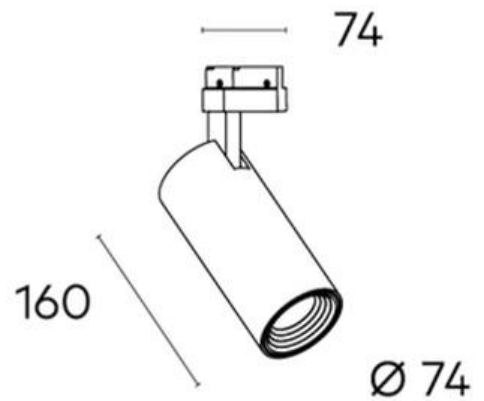

## Kobe 160mm Single Circuit Tracklight COB 15w

<b>Product Code-</b>	<b>IFL-KOBE1015.BB30.M</b>
Wattage-	15W
Voltage	240v AC
Colour Temperature (k)-	3000K
Beam Angle-	36°
Optional Degree	15°/60°
Lumen output-	918
Lamp Base-	COB
CRI-	92+
Ip Rating-	IP20
Dimmable	YES
Mounting Type-	Track Mount
Material-	Aluminium
Colour-	Black
Warranty-	5 Years Replacement

## Kobe 160mm Single Circuit Tracklight COB 15w

<b>Product Code-</b>	<b>IFL-KOBE1015.BB40.M</b>
Wattage-	15W
Voltage	240v AC
Colour Temperature (k)-	4000K
Beam Angle-	36°
Optional Degree	15°/60°
Lumen output-	1044
Lamp Base-	COB
CRI-	92+
Ip Rating-	IP20
Dimmable	YES
Mounting Type-	Track Mount
Material-	Aluminium
Colour-	Black
Warranty-	5 Years Replacement

## Kobe 160mm Single Circuit Tracklight COB 15w

<b>Product Code-</b>	<b>IFL-KOBE1015.WB30.M</b>
Wattage-	15W
Voltage	240v AC
Colour Temperature (k)-	3000K
Beam Angle-	36°
Optional Degree	15°/60°
Lumen output-	918
Lamp Base-	COB
CRI-	92+
Ip Rating-	IP20
Dimmable	YES
Mounting Type-	Track Mount
Material-	Aluminium
Colour-	White
Warranty-	5 Years Replacement

## Kobe 160mm Single Circuit Tracklight COB 15w

<b>Product Code-</b>	<b>IFL-KOBE1015.WB40.M</b>
Wattage-	15W
Voltage	240v AC
Colour Temperature (k)-	4000K
Beam Angle-	36°
Optional Degree	15°/60°
Lumen output-	1044
Lamp Base-	COB
CRI-	92+
Ip Rating-	IP20
Dimmable	YES
Mounting Type-	Track Mount
Material-	Aluminium
Colour-	White
Warranty-	5 Years Replacement