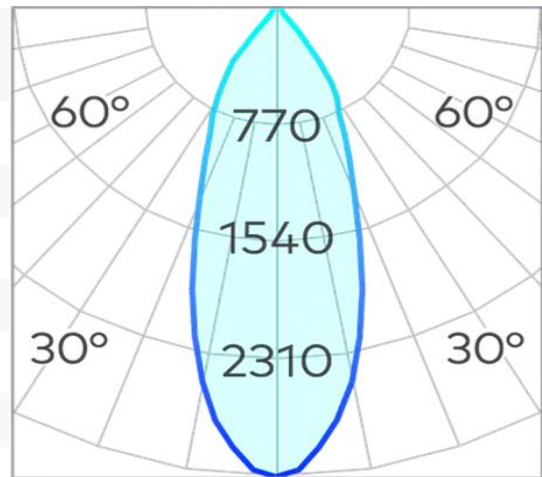

Product Code-	IFL-KOBE1015.WB30.M
Wattage-	15W
Voltage	240v AC
Colour Temperature (k)-	3000K
Beam Angle-	36°
Optional Degree	15°/60°
Lumen output-	918
Lamp Base-	COB
CRI-	92+
Ip Rating-	IP20
Dimmable	YES
Mounting Type-	Track Mount
Material-	Aluminium
Colour-	White
Warranty-	5 Years Replacement