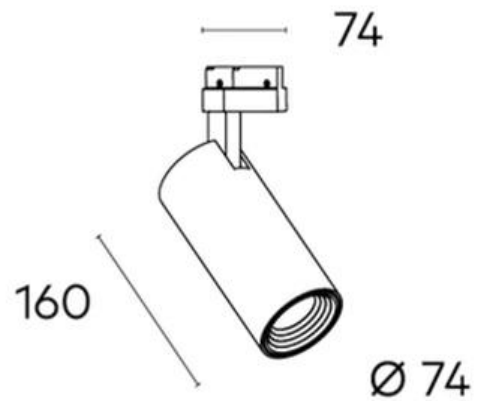

## Kobe 160mm Single Circuit Tracklight COB 15w

<b>Product Code-</b>	<b>IFL-KOBE1015.BB30.M</b>
Wattage-	15W
Voltage	240v AC
Colour Temperature (k)-	3000K
Beam Angle-	36°
Optional Degree	15°/60°
Lumen output-	918
Lamp Base-	COB
CRI-	92+
Ip Rating-	IP20
Dimmable	YES
Mounting Type-	Track Mount
Material-	Aluminium
Colour-	Black
Warranty-	5 Years Replacement

## Kobe 160mm Single Circuit Tracklight COB 15w

<b>Product Code-</b>	<b>IFL-KOBE1015.BB40.M</b>
Wattage-	15W
Voltage	240v AC
Colour Temperature (k)-	4000K
Beam Angle-	36°
Optional Degree	15°/60°
Lumen output-	1044
Lamp Base-	COB
CRI-	92+
Ip Rating-	IP20
Dimmable	YES
Mounting Type-	Track Mount
Material-	Aluminium
Colour-	Black
Warranty-	5 Years Replacement

## Kobe 160mm Single Circuit Tracklight COB 15w

<b>Product Code-</b>	<b>IFL-KOBE1015.WB30.M</b>
Wattage-	15W
Voltage	240v AC
Colour Temperature (k)-	3000K
Beam Angle-	36°
Optional Degree	15°/60°
Lumen output-	918
Lamp Base-	COB
CRI-	92+
Ip Rating-	IP20
Dimmable	YES
Mounting Type-	Track Mount
Material-	Aluminium
Colour-	White
Warranty-	5 Years Replacement

## Kobe 160mm Single Circuit Tracklight COB 15w

<b>Product Code-</b>	<b>IFL-KOBE1015.WB40.M</b>
Wattage-	15W
Voltage	240v AC
Colour Temperature (k)-	4000K
Beam Angle-	36°
Optional Degree	15°/60°
Lumen output-	1044
Lamp Base-	COB
CRI-	92+
Ip Rating-	IP20
Dimmable	YES
Mounting Type-	Track Mount
Material-	Aluminium
Colour-	White
Warranty-	5 Years Replacement