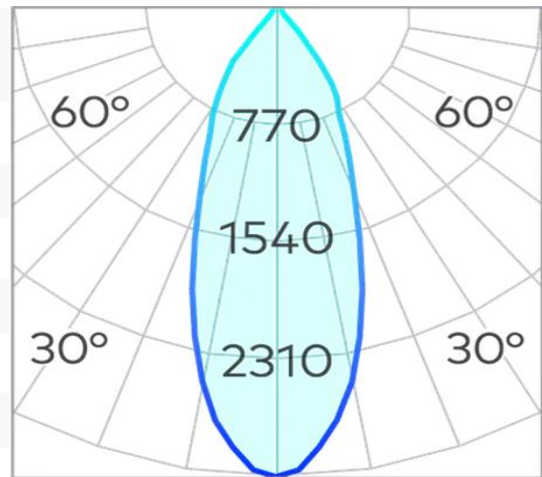

## Kobe 160mm Single Circuit Tracklight COB 15w

<b>Product Code-</b>	<b>IFL-KOBE1015.BB30.M</b>
Wattage-	15W
Voltage	240v AC
Colour Temperature (k)-	3000K
Beam Angle-	36°
Optional Degree	15°/60°
Lumen output-	918
Lamp Base-	COB
CRI-	92+
Ip Rating-	IP20
Dimmable	YES
Mounting Type-	Track Mount
Material-	Aluminium
Colour-	Black
Warranty-	5 Years Replacement

## Kobe 160mm Single Circuit Tracklight COB 15w

<b>Product Code-</b>	<b>IFL-KOBE1015.BB40.M</b>
Wattage-	15W
Voltage	240v AC
Colour Temperature (k)-	4000K
Beam Angle-	36°
Optional Degree	15°/60°
Lumen output-	1044
Lamp Base-	COB
CRI-	92+
Ip Rating-	IP20
Dimmable	YES
Mounting Type-	Track Mount
Material-	Aluminium
Colour-	Black
Warranty-	5 Years Replacement

## Kobe 160mm Single Circuit Tracklight COB 15w

<b>Product Code-</b>	<b>IFL-KOBE1015.WB30.M</b>
Wattage-	15W
Voltage	240v AC
Colour Temperature (k)-	3000K
Beam Angle-	36°
Optional Degree	15°/60°
Lumen output-	918
Lamp Base-	COB
CRI-	92+
Ip Rating-	IP20
Dimmable	YES
Mounting Type-	Track Mount
Material-	Aluminium
Colour-	White
Warranty-	5 Years Replacement