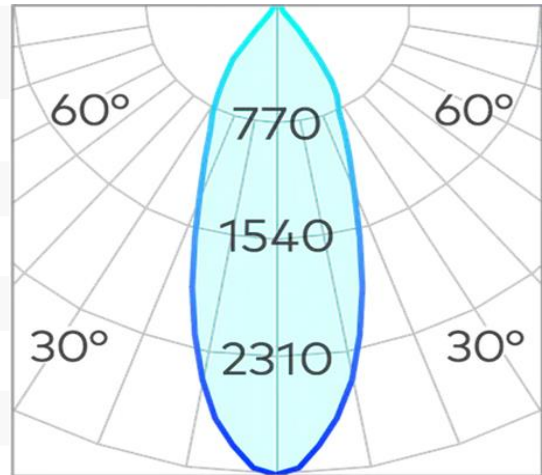

## Kobe 160mm Single Circuit Tracklight COB 15w

<b>Product Code-</b>	<b>IFL-KOBE1015.BB30.M</b>
Wattage-	15W
Voltage	240v AC
Colour Temperature (k)-	3000K
Beam Angle-	36°
Optional Degree	15°/60°
Lumen output-	918
Lamp Base-	COB
CRI-	92+
Ip Rating-	IP20
Dimmable	YES
Mounting Type-	Track Mount
Material-	Aluminium
Colour-	Black
Warranty-	5 Years Replacement

## Kobe 160mm Single Circuit Tracklight COB 15w

<b>Product Code-</b>	<b>IFL-KOBE1015.BB40.M</b>
Wattage-	15W
Voltage	240v AC
Colour Temperature (k)-	4000K
Beam Angle-	36°
Optional Degree	15°/60°
Lumen output-	1044
Lamp Base-	COB
CRI-	92+
Ip Rating-	IP20
Dimmable	YES
Mounting Type-	Track Mount
Material-	Aluminium
Colour-	Black
Warranty-	5 Years Replacement

## Kobe 160mm Single Circuit Tracklight COB 15w

<b>Product Code-</b>	<b>IFL-KOBE1015.WB30.M</b>
Wattage-	15W
Voltage	240v AC
Colour Temperature (k)-	3000K
Beam Angle-	36°
Optional Degree	15°/60°
Lumen output-	918
Lamp Base-	COB
CRI-	92+
Ip Rating-	IP20
Dimmable	YES
Mounting Type-	Track Mount
Material-	Aluminium
Colour-	White
Warranty-	5 Years Replacement