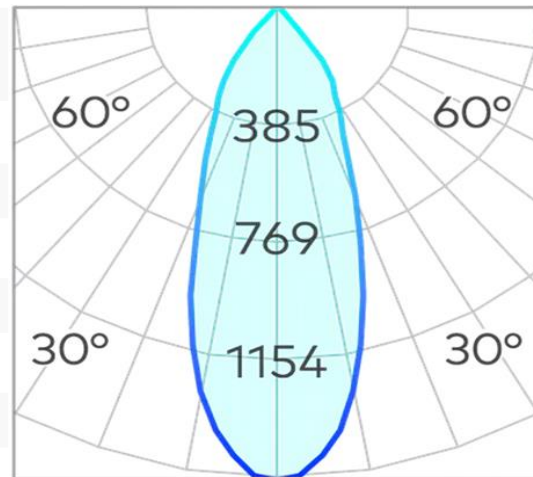

Kobe 147mm Single Circuit Tracklight COB 8w

Product Code-	IFL-KOBE1008.BB30.M
Wattage-	8W
Voltage	240v AC
Colour Temperature (k)-	3000K
Beam Angle-	36°
Optional Degree	15°/60°
Lumen output-	445
Lamp Base-	COB
CRI-	92+
Ip Rating-	IP20
Dimmable	YES
Mounting Type-	Track Mount
Material-	Aluminium
Colour-	Black
Warranty-	5 Years Replacement

Kobe 147mm Single Circuit Tracklight COB 8w

Product Code-	IFL-KOBE1008.BB40.M
Wattage-	8W
Voltage	240v AC
Colour Temperature (k)-	4000K
Beam Angle-	36°
Optional Degree	15°/60°
Lumen output-	512
Lamp Base-	COB
CRI-	92+
Ip Rating-	IP20
Dimmable	YES
Mounting Type-	Track Mount
Material-	Aluminium
Colour-	Black
Warranty-	5 Years Replacement

Kobe 147mm Single Circuit Tracklight COB 8w

Product Code-	IFL-KOBE1008.WB30.M
Wattage-	8W
Voltage	240v AC
Colour Temperature (k)-	3000K
Beam Angle-	36°
Optional Degree	15°/60°
Lumen output-	445
Lamp Base-	COB
CRI-	92+
Ip Rating-	IP20
Dimmable	YES
Mounting Type-	Track Mount
Material-	Aluminium
Colour-	White
Warranty-	5 Years Replacement