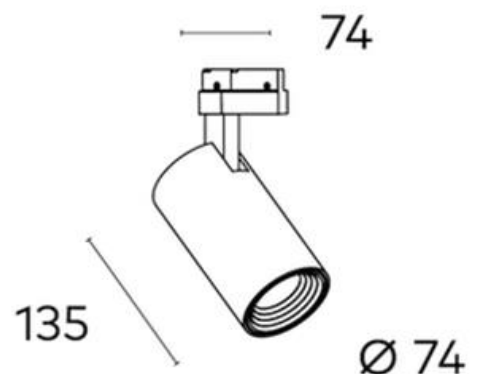

Kobe 147mm Single Circuit Tracklight COB 8w

Product Code-	IFL-KOBE1008.BB30.M
Wattage-	8W
Voltage	240v AC
Colour Temperature (k)-	3000K
Beam Angle-	36°
Optional Degree	15°/60°
Lumen output-	445
Lamp Base-	COB
CRI-	92+
Ip Rating-	IP20
Dimmable	YES
Mounting Type-	Track Mount
Material-	Aluminium
Colour-	Black
Warranty-	5 Years Replacement

Kobe 147mm Single Circuit Tracklight COB 8w

Product Code-	IFL-KOBE1008.BB40.M
Wattage-	8W
Voltage	240v AC
Colour Temperature (k)-	4000K
Beam Angle-	36°
Optional Degree	15°/60°
Lumen output-	512
Lamp Base-	COB
CRI-	92+
Ip Rating-	IP20
Dimmable	YES
Mounting Type-	Track Mount
Material-	Aluminium
Colour-	Black
Warranty-	5 Years Replacement

Kobe 147mm Single Circuit Tracklight COB 8w

Product Code-	IFL-KOBE1008.WB30.M
Wattage-	8W
Voltage	240v AC
Colour Temperature (k)-	3000K
Beam Angle-	36°
Optional Degree	15°/60°
Lumen output-	445
Lamp Base-	COB
CRI-	92+
Ip Rating-	IP20
Dimmable	YES
Mounting Type-	Track Mount
Material-	Aluminium
Colour-	White
Warranty-	5 Years Replacement

Kobe 147mm Single Circuit Tracklight COB 8w

Product Code-	IFL-KOBE1008.WB40.M
Wattage-	8W
Voltage	240v AC
Colour Temperature (k)-	4000K
Beam Angle-	36°
Optional Degree	15°/60°
Lumen output-	512
Lamp Base-	COB
CRI-	92+
Ip Rating-	IP20
Dimmable	YES
Mounting Type-	Track Mount
Material-	Aluminium
Colour-	White
Warranty-	5 Years Replacement