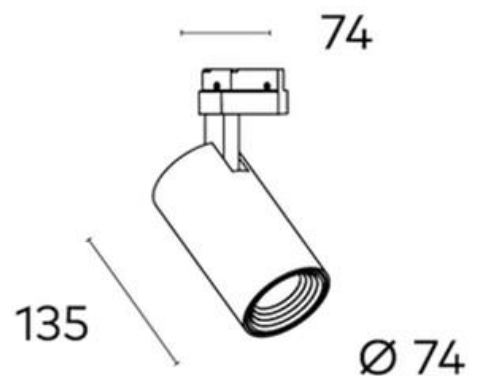

Kobe 147mm Single Circuit Tracklight COB 8w

Product Code-	IFL-KOBE1008.BB30.M
Wattage-	8W
Voltage	240v AC
Colour Temperature (k)-	3000K
Beam Angle-	36°
Optional Degree	15°/60°
Lumen output-	445
Lamp Base-	COB
CRI-	92+
Ip Rating-	IP20
Dimmable	YES
Mounting Type-	Track Mount
Material-	Aluminium
Colour-	Black
Warranty-	5 Years Replacement

Kobe 147mm Single Circuit Tracklight COB 8w

Product Code-	IFL-KOBE1008.BB40.M
Wattage-	8W
Voltage	240v AC
Colour Temperature (k)-	4000K
Beam Angle-	36°
Optional Degree	15°/60°
Lumen output-	512
Lamp Base-	COB
CRI-	92+
Ip Rating-	IP20
Dimmable	YES
Mounting Type-	Track Mount
Material-	Aluminium
Colour-	Black
Warranty-	5 Years Replacement

Kobe 147mm Single Circuit Tracklight COB 8w

Product Code-	IFL-KOBE1008.WB30.M
Wattage-	8W
Voltage	240v AC
Colour Temperature (k)-	3000K
Beam Angle-	36°
Optional Degree	15°/60°
Lumen output-	445
Lamp Base-	COB
CRI-	92+
Ip Rating-	IP20
Dimmable	YES
Mounting Type-	Track Mount
Material-	Aluminium
Colour-	White
Warranty-	5 Years Replacement

Kobe 147mm Single Circuit Tracklight COB 8w

Product Code-	IFL-KOBE1008.WB40.M
Wattage-	8W
Voltage	240v AC
Colour Temperature (k)-	4000K
Beam Angle-	36°
Optional Degree	15°/60°
Lumen output-	512
Lamp Base-	COB
CRI-	92+
Ip Rating-	IP20
Dimmable	YES
Mounting Type-	Track Mount
Material-	Aluminium
Colour-	White
Warranty-	5 Years Replacement