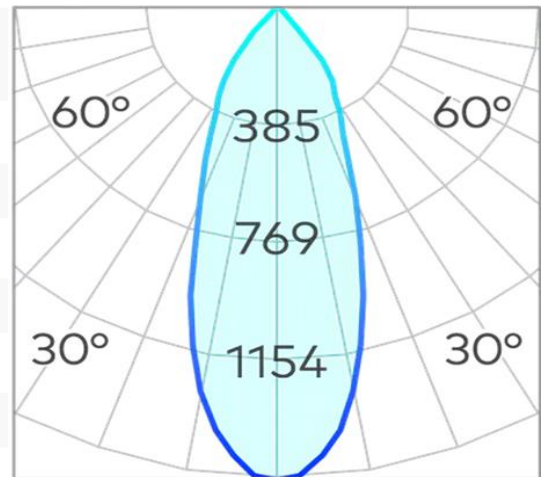

Kobe 147mm Single Circuit Tracklight COB 8w

Product Code-	IFL-KOBE1008.BB30.M
Wattage-	8W
Voltage	240v AC
Colour Temperature (k)-	3000K
Beam Angle-	36°
Optional Degree	15°/60°
Lumen output-	445
Lamp Base-	COB
CRI-	92+
Ip Rating-	IP20
Dimmable	YES
Mounting Type-	Track Mount
Material-	Aluminium
Colour-	Black
Warranty-	5 Years Replacement

Kobe 147mm Single Circuit Tracklight COB 8w

Product Code-	IFL-KOBE1008.BB40.M
Wattage-	8W
Voltage	240v AC
Colour Temperature (k)-	4000K
Beam Angle-	36°
Optional Degree	15°/60°
Lumen output-	512
Lamp Base-	COB
CRI-	92+
Ip Rating-	IP20
Dimmable	YES
Mounting Type-	Track Mount
Material-	Aluminium
Colour-	Black
Warranty-	5 Years Replacement

Kobe 147mm Single Circuit Tracklight COB 8w

Product Code-	IFL-KOBE1008.WB30.M
Wattage-	8W
Voltage	240v AC
Colour Temperature (k)-	3000K
Beam Angle-	36°
Optional Degree	15°/60°
Lumen output-	445
Lamp Base-	COB
CRI-	92+
Ip Rating-	IP20
Dimmable	YES
Mounting Type-	Track Mount
Material-	Aluminium
Colour-	White
Warranty-	5 Years Replacement