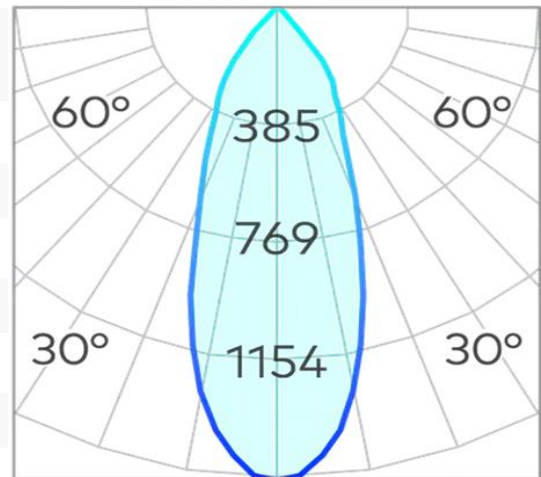

Product Code-	IFL-KOBE1008.WB30.M
Wattage-	8W
Voltage	240v AC
Colour Temperature (k)-	3000K
Beam Angle-	36°
Optional Degree	15°/60°
Lumen output-	445
Lamp Base-	COB
CRI-	92+
Ip Rating-	IP20
Dimmable	YES
Mounting Type-	Track Mount
Material-	Aluminium
Colour-	White
Warranty-	5 Years Replacement