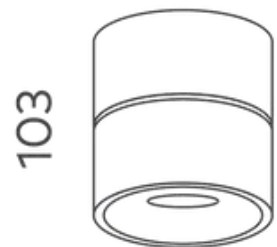

# Kinetic Medium 100mm Surface Mounted Downlight COB 15w

<b>Product Code-</b>	<b>IFL-KINE0100.TB30.M</b>
Wattage-	15W
Voltage	240v AC
Colour Temperature (k)-	3000K
Beam Angle-	34°
Optional Degree	15°/50°
Lumen output-	1098
Lamp Base-	COB
CRI-	92+
Ip Rating-	IP20
Dimmable	Yes
Mounting Type-	Celing Mount
Material-	Aluminium
Colour-	Black
Warranty-	5 Years Replacement

# Kinetic Medium 100mm Surface Mounted Downlight COB 15w

<b>Product Code-</b>	<b>IFL-KINE0100.TB40.M</b>
Wattage-	15W
Voltage	240v AC
Colour Temperature (k)-	4000K
Beam Angle-	34°
Optional Degree	15°/50°
Lumen output-	1270
Lamp Base-	COB
CRI-	92+
Ip Rating-	IP20
Dimmable	Yes
Mounting Type-	Celing Mount
Material-	Aluminium
Colour-	Black
Warranty-	5 Years Replacement

103

Ø 100

## Kinetic Medium 100mm Surface Mounted Downlight COB 15w

<b>Product Code-</b>	<b>IFL-KINE0100.TW30.M</b>
Wattage-	15W
Voltage	240v AC
Colour Temperature (k)-	3000K
Beam Angle-	34°
Optional Degree	15°/50°
Lumen output-	1098
Lamp Base-	COB
CRI-	92+
Ip Rating-	IP20
Dimmable	Yes
Mounting Type-	Celing Mount
Material-	Aluminium
Colour-	White
Warranty-	5 Years Replacement