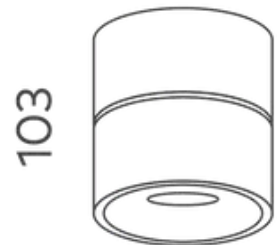

# Kinetic Medium 100mm Surface Mounted Downlight COB 15w

<b>Product Code-</b>	<b>IFL-KINE0100.TB30.M</b>
Wattage-	15W
Voltage	240v AC
Colour Temperature (k)-	3000K
Beam Angle-	34°
Optional Degree	15°/50°
Lumen output-	1098
Lamp Base-	COB
CRI-	92+
Ip Rating-	IP20
Dimmable	Yes
Mounting Type-	Celing Mount
Material-	Aluminium
Colour-	Black
Warranty-	5 Years Replacement

# Kinetic Medium 100mm Surface Mounted Downlight COB 15w

<b>Product Code-</b>	<b>IFL-KINE0100.TB40.M</b>
Wattage-	15W
Voltage	240v AC
Colour Temperature (k)-	4000K
Beam Angle-	34°
Optional Degree	15°/50°
Lumen output-	1270
Lamp Base-	COB
CRI-	92+
Ip Rating-	IP20
Dimmable	Yes
Mounting Type-	Celing Mount
Material-	Aluminium
Colour-	Black
Warranty-	5 Years Replacement

## Kinetic Medium 100mm Surface Mounted Downlight COB 15w

<b>Product Code-</b>	<b>IFL-KINE0100.TW30.M</b>
Wattage-	15W
Voltage	240v AC
Colour Temperature (k)-	3000K
Beam Angle-	34°
Optional Degree	15°/50°
Lumen output-	1098
Lamp Base-	COB
CRI-	92+
Ip Rating-	IP20
Dimmable	Yes
Mounting Type-	Celing Mount
Material-	Aluminium
Colour-	White
Warranty-	5 Years Replacement

# Kinetic Medium 100mm Surface Mounted Downlight COB 15w

<b>Product Code-</b>	<b>IFL-KINE0100.TW40.M</b>
Wattage-	15W
Voltage	240v AC
Colour Temperature (k)-	4000K
Beam Angle-	34°
Optional Degree	15°/50°
Lumen output-	1270
Lamp Base-	COB
CRI-	92+
Ip Rating-	IP20
Dimmable	Yes
Mounting Type-	Celing Mount
Material-	Aluminium
Colour-	White
Warranty-	5 Years Replacement