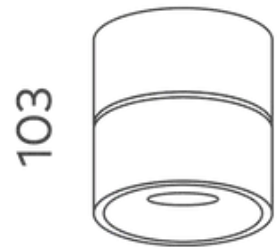

Product Code-	IFL-KINE0100.TW40.M
Wattage-	15W
Voltage	240v AC
Colour Temperature (k)-	4000K
Beam Angle-	34°
Optional Degree	15°/50°
Lumen output-	1270
Lamp Base-	COB
CRI-	92+
Ip Rating-	IP20
Dimmable	Yes
Mounting Type-	Celing Mount
Material-	Aluminium
Colour-	White
Warranty-	5 Years Replacement