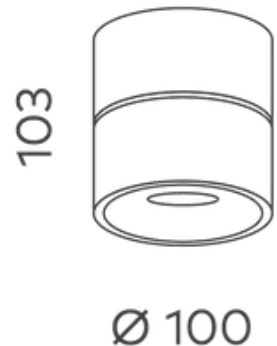

# Kinetic Medium 100mm Surface Mounted Downlight COB 15w

<b>Product Code-</b>	<b>IFL-KINE0100.TB30.M</b>
Wattage-	15W
Voltage	240v AC
Colour Temperature (k)-	3000K
Beam Angle-	34°
Optional Degree	15°/50°
Lumen output-	1098
Lamp Base-	COB
CRI-	92+
Ip Rating-	IP20
Dimmable	Yes
Mounting Type-	Celing Mount
Material-	Aluminium
Colour-	Black
Warranty-	5 Years Replacement

# Kinetic Medium 100mm Surface Mounted Downlight COB 15w

<b>Product Code-</b>	<b>IFL-KINE0100.TB40.M</b>
Wattage-	15W
Voltage	240v AC
Colour Temperature (k)-	4000K
Beam Angle-	34°
Optional Degree	15°/50°
Lumen output-	1270
Lamp Base-	COB
CRI-	92+
Ip Rating-	IP20
Dimmable	Yes
Mounting Type-	Celing Mount
Material-	Aluminium
Colour-	Black
Warranty-	5 Years Replacement

103

Ø 100

## Kinetic Medium 100mm Surface Mounted Downlight COB 15w

<b>Product Code-</b>	<b>IFL-KINE0100.TW30.M</b>
Wattage-	15W
Voltage	240v AC
Colour Temperature (k)-	3000K
Beam Angle-	34°
Optional Degree	15°/50°
Lumen output-	1098
Lamp Base-	COB
CRI-	92+
Ip Rating-	IP20
Dimmable	Yes
Mounting Type-	Celing Mount
Material-	Aluminium
Colour-	White
Warranty-	5 Years Replacement