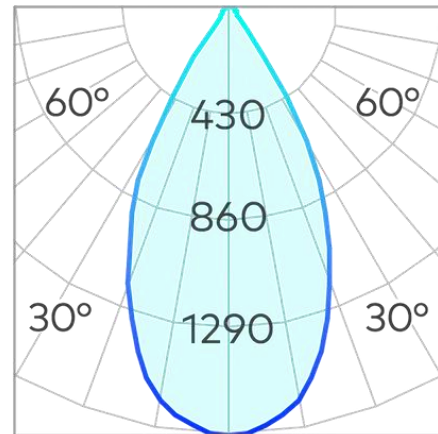

Product Code-	IFL-KINE0100.TW40.M
Wattage-	15W
Voltage	240v AC
Colour Temperature (k)-	4000K
Beam Angle-	34°
Optional Degree	15°/50°
Lumen output-	1270
Lamp Base-	COB
CRI-	92+
Ip Rating-	IP20
Dimmable	Yes
Mounting Type-	Celing Mount
Material-	Aluminium
Colour-	White
Warranty-	5 Years Replacement