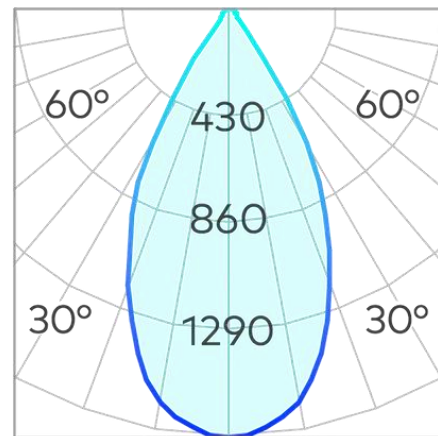

Product Code-	IFL-KINE0100.TW30.M
Wattage-	15W
Voltage	240v AC
Colour Temperature (k)-	3000K
Beam Angle-	34°
Optional Degree	15°/50°
Lumen output-	1098
Lamp Base-	COB
CRI-	92+
Ip Rating-	IP20
Dimmable	Yes
Mounting Type-	Celing Mount
Material-	Aluminium
Colour-	White
Warranty-	5 Years Replacement