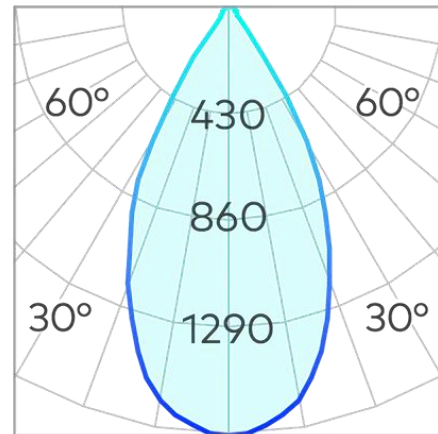

# Kinetic Medium 100mm Surface Mounted Downlight COB 15w

<b>Product Code-</b>	<b>IFL-KINE0100.TB30.M</b>
Wattage-	15W
Voltage	240v AC
Colour Temperature (k)-	3000K
Beam Angle-	34°
Optional Degree	15°/50°
Lumen output-	1098
Lamp Base-	COB
CRI-	92+
Ip Rating-	IP20
Dimmable	Yes
Mounting Type-	Celing Mount
Material-	Aluminium
Colour-	Black
Warranty-	5 Years Replacement

# Kinetic Medium 100mm Surface Mounted Downlight COB 15w

<b>Product Code-</b>	<b>IFL-KINE0100.TB40.M</b>
Wattage-	15W
Voltage	240v AC
Colour Temperature (k)-	4000K
Beam Angle-	34°
Optional Degree	15°/50°
Lumen output-	1270
Lamp Base-	COB
CRI-	92+
Ip Rating-	IP20
Dimmable	Yes
Mounting Type-	Celing Mount
Material-	Aluminium
Colour-	Black
Warranty-	5 Years Replacement

103

Ø 100