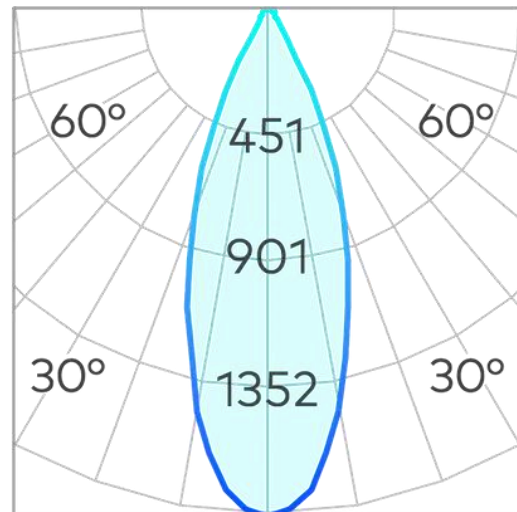

Product Code-	IFL-KINE0075.TW30.M
Wattage-	9W
Voltage	240v AC
Colour Temperature (k)-	3000K
Beam Angle-	34°
Optional Degree	23°/50°
Lumen output-	754
Lamp Base-	COB
CRI-	92+
Ip Rating-	IP20
Dimmable	Yes
Mounting Type-	Celing Mount
Material-	Aluminium
Colour-	White
Warranty-	5 Years Replacement