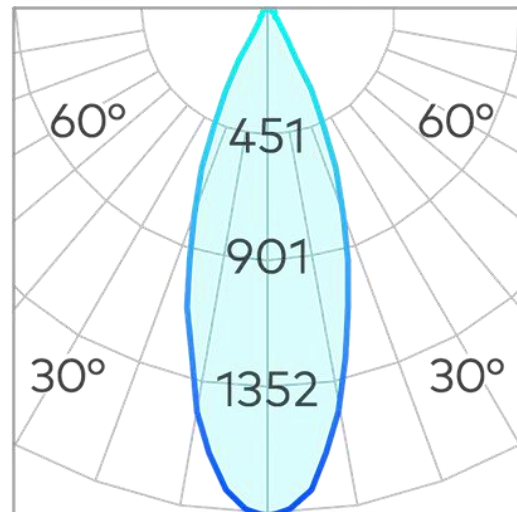

Product Code-	IFL-KINE0075.TW40.M
Wattage-	9W
Voltage	240v AC
Colour Temperature (k)-	4000K
Beam Angle-	34°
Optional Degree	23°/50°
Lumen output-	803
Lamp Base-	COB
CRI-	92+
Ip Rating-	IP20
Dimmable	Yes
Mounting Type-	Celing Mount
Material-	Aluminium
Colour-	White
Warranty-	5 Years Replacement