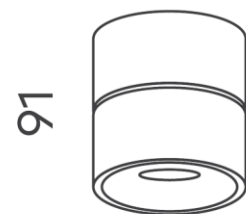

Product Code-	IFL-KINE0075.TW30.M
Wattage-	9W
Voltage	240v AC
Colour Temperature (k)-	3000K
Beam Angle-	34°
Optional Degree	23°/50°
Lumen output-	754
Lamp Base-	COB
CRI-	92+
Ip Rating-	IP20
Dimmable	Yes
Mounting Type-	Celing Mount
Material-	Aluminium
Colour-	White
Warranty-	5 Years Replacement