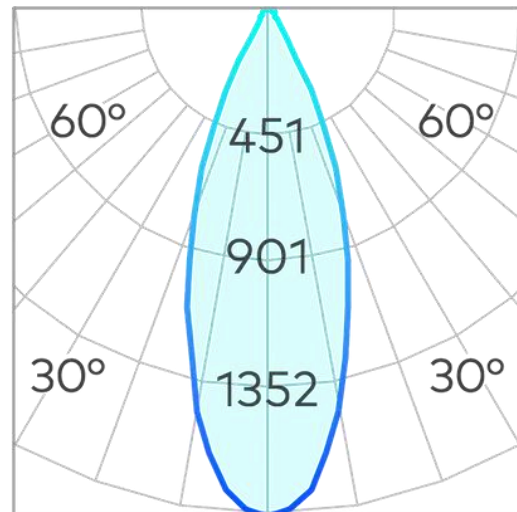

# Kinetic Small 75mm Surface Mounted Downlight COB 9w

|                         |                            |
|-------------------------|----------------------------|
| <b>Product Code-</b>    | <b>IFL-KINE0075.TB30.M</b> |
| Wattage-                | 9W                         |
| Voltage                 | 240v AC                    |
| Colour Temperature (k)- | 3000K                      |
| Beam Angle-             | 34°                        |
| Optional Degree         | 23°/50°                    |
| Lumen output-           | 754                        |
| Lamp Base-              | COB                        |
| CRI-                    | 92+                        |
| Ip Rating-              | IP20                       |
| Dimmable                | Yes                        |
| Mounting Type-          | Celing Mount               |
| Material-               | Aluminium                  |
| Colour-                 | Black                      |
| Warranty-               | 5 Years Replacement        |