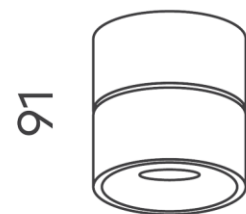

# Kinetic Small 75mm Surface Mounted Downlight COB 9w

|                         |                            |
|-------------------------|----------------------------|
| <b>Product Code-</b>    | <b>IFL-KINE0075.TB30.M</b> |
| Wattage-                | 9W                         |
| Voltage                 | 240v AC                    |
| Colour Temperature (k)- | 3000K                      |
| Beam Angle-             | 34°                        |
| Optional Degree         | 23°/50°                    |
| Lumen output-           | 754                        |
| Lamp Base-              | COB                        |
| CRI-                    | 92+                        |
| Ip Rating-              | IP20                       |
| Dimmable                | Yes                        |
| Mounting Type-          | Celing Mount               |
| Material-               | Aluminium                  |
| Colour-                 | Black                      |
| Warranty-               | 5 Years Replacement        |