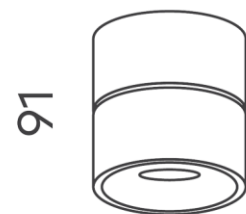

Product Code-	IFL-KINE0075.TW40.M
Wattage-	9W
Voltage	240v AC
Colour Temperature (k)-	4000K
Beam Angle-	34°
Optional Degree	23°/50°
Lumen output-	803
Lamp Base-	COB
CRI-	92+
Ip Rating-	IP20
Dimmable	Yes
Mounting Type-	Celing Mount
Material-	Aluminium
Colour-	White
Warranty-	5 Years Replacement