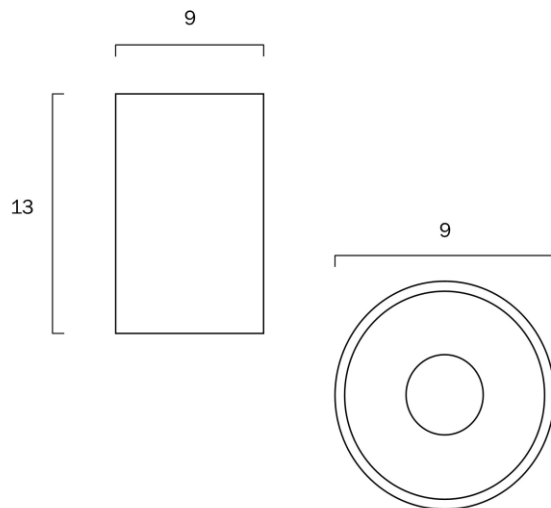

KEON CTC LED DIM WHITE COB 10w

Product Code-	IFL-KEON-10-WH83
Wattage-	10w
Voltage	240v AC
Colour Temperature (k)-	3000K
Beam Angle-	40°
Lumen output-	800
Lamp Base-	LED integrated COB
CRI-	84+
Ip Rating-	IP20
Dimmable	Yes
Mounting Type-	Surface
Material-	Aluminium
Colour-	White
Warranty-	3 Years Replacement

KEON CTC LED DIM WHITE COB 10w

Product Code-	IFL-KEON-10-WH85
Wattage-	10w
Voltage	240v AC
Colour Temperature (k)-	5000K
Beam Angle-	40°
Lumen output-	800
Lamp Base-	LED integrated COB
CRI-	84+
Ip Rating-	IP20
Dimmable	Yes
Mounting Type-	Surface
Material-	Aluminium
Colour-	White
Warranty-	3 Years Replacement