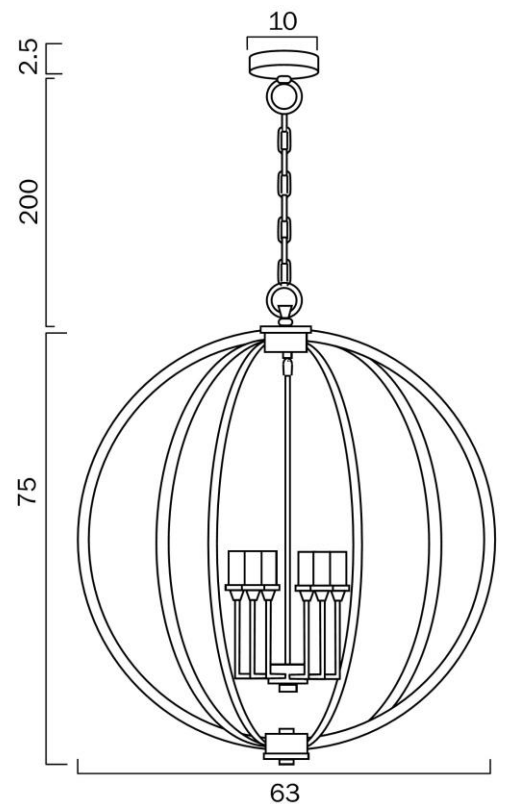

KALANI PENDANT E14 25w

Product Code-	IFL-KENDALL-PE6-BK
Wattage-	25w
Voltage	240v AC
Colour Temperature (k)-	Globe Dependant
Beam Angle-	360°
Lumen output-	Globe Dependant
Lamp Base-	E14
CRI-	Globe Dependant
Ip Rating-	IP20
Dimmable	Globe Dependant
Mounting Type-	Surface
Material-	Metal
Colour-	Black
Warranty-	3 Years Replacement

KALANI PENDANT E14 25w

Product Code-	IFL-KENDALL-PE-CH
Wattage-	25w
Voltage	240v AC
Colour Temperature (k)-	Globe Dependant
Beam Angle-	360°
Lumen output-	Globe Dependant
Lamp Base-	E14
CRI-	Globe Dependant
Ip Rating-	IP20
Dimmable	Globe Dependant
Mounting Type-	Surface
Material-	Metal
Colour-	Chrome
Warranty-	3 Years Replacement