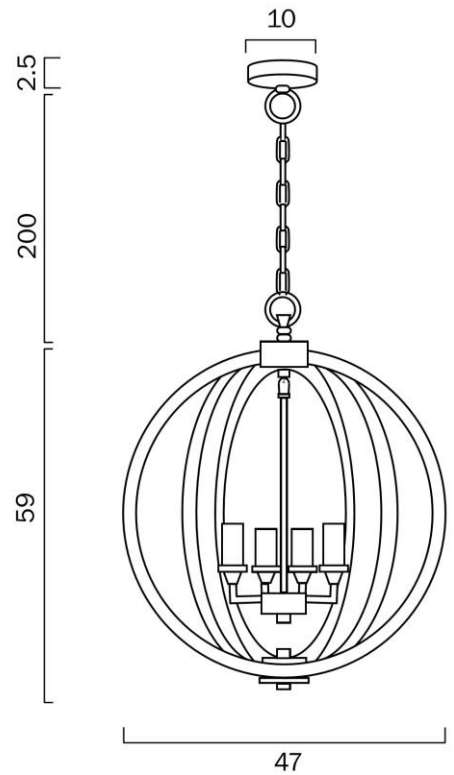

KALANI PENDANT 4 E14 25w

Product Code-	IFL-KENDALL-PE4-BK
Wattage-	25w
Voltage	240v AC
Colour Temperature (k)-	Globe Dependant
Beam Angle-	360°
Lumen output-	Globe Dependant
Lamp Base-	E14
CRI-	Globe Dependant
Ip Rating-	IP20
Dimmable	Globe Dependant
Mounting Type-	Surface
Material-	Metal
Colour-	Black
Warranty-	3 Years Replacement

KALANI PENDANT 4 E14 25w

Product Code-	IFL-KENDALL-PE4-CH
Wattage-	25w
Voltage	240v AC
Colour Temperature (k)-	Globe Dependant
Beam Angle-	360°
Lumen output-	Globe Dependant
Lamp Base-	E14
CRI-	Globe Dependant
Ip Rating-	IP20
Dimmable	Globe Dependant
Mounting Type-	Surface
Material-	Metal
Colour-	Chrome
Warranty-	3 Years Replacement