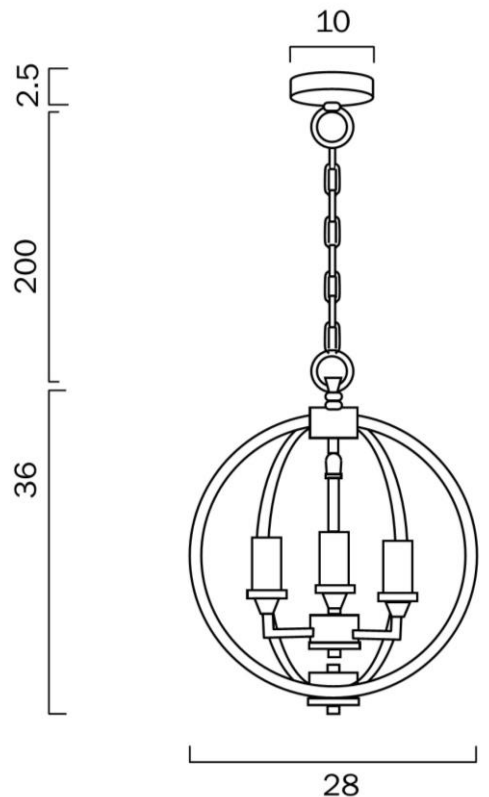

KALANI PENDANT 3 E14 25w

| | |
|-------------------------|---------------------------|
| Product Code- | IFL-KENDALL-PE3-BK |
| Wattage- | 25w |
| Voltage | 240v AC |
| Colour Temperature (k)- | Globe Dependant |
| Beam Angle- | 360° |
| Lumen output- | Globe Dependant |
| Lamp Base- | E14 |
| CRI- | Globe Dependant |
| Ip Rating- | IP20 |
| Dimmable | Globe Dependant |
| Mounting Type- | Surface |
| Material- | Metal |
| Colour- | Black |
| Warranty- | 3 Years Replacement |

KALANI PENDANT 3 E14 25w

| | |
|-------------------------|---------------------------|
| Product Code- | IFL-KENDALL-PE3-CH |
| Wattage- | 25w |
| Voltage | 240v AC |
| Colour Temperature (k)- | Globe Dependant |
| Beam Angle- | 360° |
| Lumen output- | Globe Dependant |
| Lamp Base- | E14 |
| CRI- | Globe Dependant |
| Ip Rating- | IP20 |
| Dimmable | Globe Dependant |
| Mounting Type- | Surface |
| Material- | Metal |
| Colour- | Chrome |
| Warranty- | 3 Years Replacement |