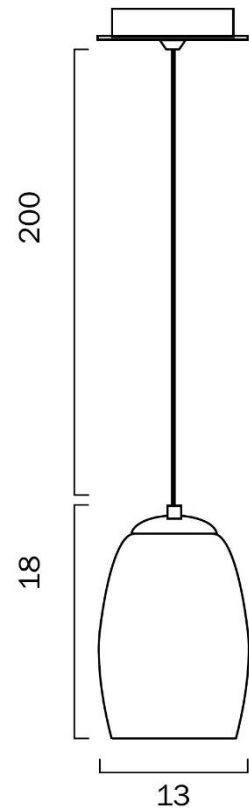

KALANI PENDANT SMD 3w

Product Code-	IFL-KALANI-PE-CL
Wattage-	3w
Voltage	240v AC
Colour Temperature (k)-	4000K
Beam Angle-	360°
Lumen output-	250
Lamp Base-	LED integrated SMD
CRI-	85+
Ip Rating-	IP20
Dimmable	No
Mounting Type-	Surface
Material-	Glass
Colour-	Clear
Warranty-	3 Years Replacement

KALANI PENDANT SMD 3w

Product Code-	IFL-KALANI-PE-SM
Wattage-	3w
Voltage	240v AC
Colour Temperature (k)-	4000K
Beam Angle-	360°
Lumen output-	250
Lamp Base-	LED integrated SMD
CRI-	85+
Ip Rating-	IP20
Dimmable	No
Mounting Type-	Surface
Material-	Glass
Colour-	Smoke
Warranty-	3 Years Replacement