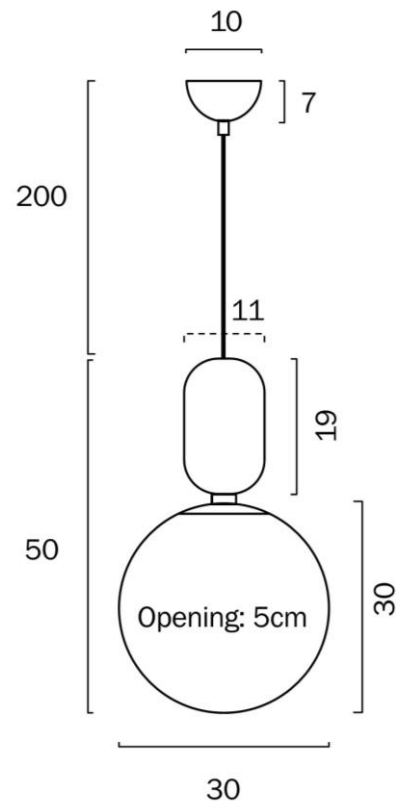

KADE 30 PENDANT E27 25w

Product Code-	IFL-KADE-PE30-AGOP
Wattage-	25w
Voltage	240v AC
Colour Temperature (k)-	Globe Dependant
Beam Angle-	360°
Lumen output-	Globe Dependant
Lamp Base-	E27
CRI-	Globe Dependant
Ip Rating-	IP20
Dimmable	Globe Dependant
Mounting Type-	Surface
Material-	Glass, Metal
Colour-	Opal Matt, Antique Gold
Warranty-	3 Years Replacement

KADE 20 PENDANT E27 25w

Product Code-	IFL-KADE-PE20-BKSM
Wattage-	25w
Voltage	240v AC
Colour Temperature (k)-	Globe Dependant
Beam Angle-	360°
Lumen output-	Globe Dependant
Lamp Base-	E27
CRI-	Globe Dependant
Ip Rating-	IP20
Dimmable	Globe Dependant
Mounting Type-	Surface
Material-	Glass, Metal
Colour-	Black, Smoke
Warranty-	3 Years Replacement