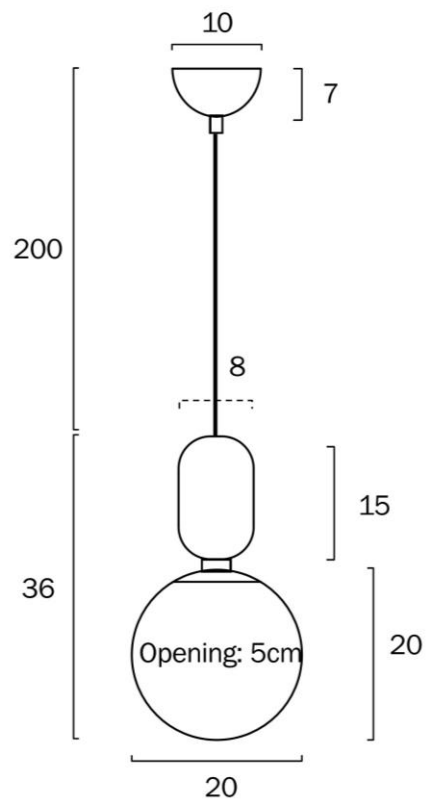

KADE 20 PENDANT E27 25w

Product Code-	IFL-KADE-PE20-AGOP
Wattage-	25w
Voltage	240v AC
Colour Temperature (k)-	Globe Dependant
Beam Angle-	360°
Lumen output-	Globe Dependant
Lamp Base-	E27
CRI-	Globe Dependant
Ip Rating-	IP20
Dimmable	Globe Dependant
Mounting Type-	Surface
Material-	Glass, Metal
Colour-	Opal Matt, Antique Gold
Warranty-	3 Years Replacement

KADE 20 PENDANT E27 25w

Product Code-	IFL-KADE-PE20-BKSM
Wattage-	25w
Voltage	240v AC
Colour Temperature (k)-	Globe Dependant
Beam Angle-	360°
Lumen output-	Globe Dependant
Lamp Base-	E27
CRI-	Globe Dependant
Ip Rating-	IP20
Dimmable	Globe Dependant
Mounting Type-	Surface
Material-	Glass, Metal
Colour-	Black, Smoke
Warranty-	3 Years Replacement