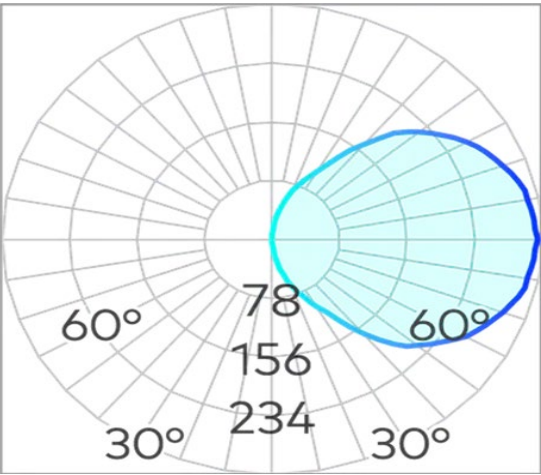

Iris Round 350mm Wall Light SMD 15W

Product Code-	IFL-IRIS0015.TB30.W
Wattage-	15W
Voltage	240v AC
Colour Temperature (k)-	3000K
Beam Angle-	100°
Optional Degree	N/A
Lumen output-	824
Lamp Base-	SMD
CRI-	90+
Ip Rating-	IP20
Dimmable	Yes
Mounting Type-	Wall Mount
Material-	Aluminium
Colour-	Black
Warranty-	5 Years Replacement

Ø 350

-215-

50

Iris Round 350mm Wall Light SMD 15W

Product Code-	IFL-IRIS0015.TW30.W
Wattage-	15W
Voltage	240v AC
Colour Temperature (k)-	3000K
Beam Angle-	100°
Optional Degree	N/A
Lumen output-	824
Lamp Base-	SMD
CRI-	90+
Ip Rating-	IP20
Dimmable	Yes
Mounting Type-	Wall Mount
Material-	Aluminium
Colour-	White
Warranty-	5 Years Replacement

Ø 350

-215-

50