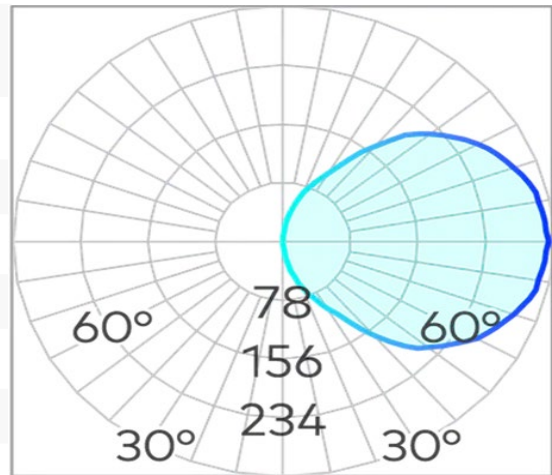

Iris Round 350mm Wall Light SMD 15W

Product Code-	IFL-IRIS0015.TB30.W
Wattage-	15W
Voltage	240v AC
Colour Temperature (k)-	3000K
Beam Angle-	100°
Optional Degree	N/A
Lumen output-	824
Lamp Base-	SMD
CRI-	90+
Ip Rating-	IP20
Dimmable	Yes
Mounting Type-	Wall Mount
Material-	Aluminium
Colour-	Black
Warranty-	5 Years Replacement

Ø 350

-215-

50

Iris Round 350mm Wall Light SMD 15W

Product Code-	IFL-IRIS0015.TW30.W
Wattage-	15W
Voltage	240v AC
Colour Temperature (k)-	3000K
Beam Angle-	100°
Optional Degree	N/A
Lumen output-	824
Lamp Base-	SMD
CRI-	90+
Ip Rating-	IP20
Dimmable	Yes
Mounting Type-	Wall Mount
Material-	Aluminium
Colour-	White
Warranty-	5 Years Replacement

Ø 350

-215-

50