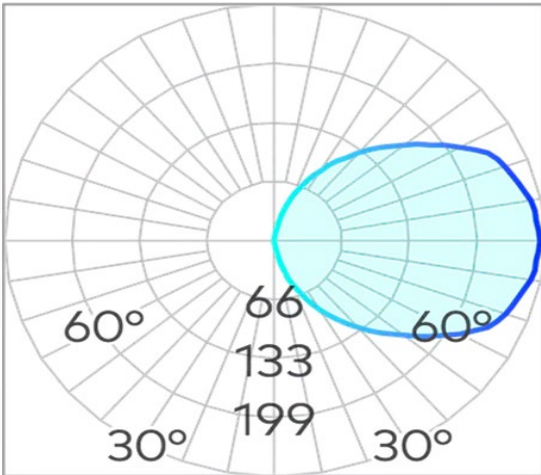

Iris Round 225mm Wall Light SMD 8W

Product Code-	IFL-IRIS0008.TB30.W
Wattage-	8W
Voltage	240v AC
Colour Temperature (k)-	3000K
Beam Angle-	100°
Optional Degree	N/A
Lumen output-	656
Lamp Base-	SMD
CRI-	90+
Ip Rating-	IP65
Dimmable	Yes
Mounting Type-	Wall Mount
Material-	Aluminium
Colour-	Black
Warranty-	5 Years Replacement

Ø 225

- 120 -

50

Iris Round 225mm Wall Light SMD 8W

Product Code-	IFL-IRIS0008.TW30.W
Wattage-	8W
Voltage	240v AC
Colour Temperature (k)-	3000K
Beam Angle-	100°
Optional Degree	N/A
Lumen output-	656
Lamp Base-	SMD
CRI-	90+
Ip Rating-	IP65
Dimmable	Yes
Mounting Type-	Wall Mount
Material-	Aluminium
Colour-	White
Warranty-	5 Years Replacement

Ø 225

-120-

50