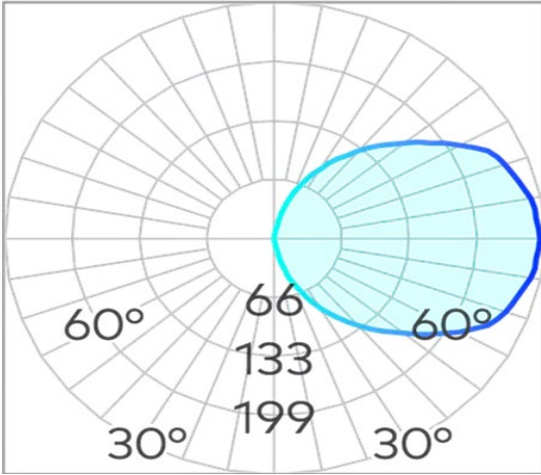

Iris Round 225mm Wall Light SMD 8W

Product Code-	IFL-IRIS0008.TB30.W
Wattage-	8W
Voltage	240v AC
Colour Temperature (k)-	3000K
Beam Angle-	100°
Optional Degree	N/A
Lumen output-	656
Lamp Base-	SMD
CRI-	90+
Ip Rating-	IP65
Dimmable	Yes
Mounting Type-	Wall Mount
Material-	Aluminium
Colour-	Black
Warranty-	5 Years Replacement

Ø 225

- 120 -

50

Iris Round 225mm Wall Light SMD 8W

Product Code-	IFL-IRIS0008.TW30.W
Wattage-	8W
Voltage	240v AC
Colour Temperature (k)-	3000K
Beam Angle-	100°
Optional Degree	N/A
Lumen output-	656
Lamp Base-	SMD
CRI-	90+
Ip Rating-	IP65
Dimmable	Yes
Mounting Type-	Wall Mount
Material-	Aluminium
Colour-	White
Warranty-	5 Years Replacement

Ø 225

-120-

50