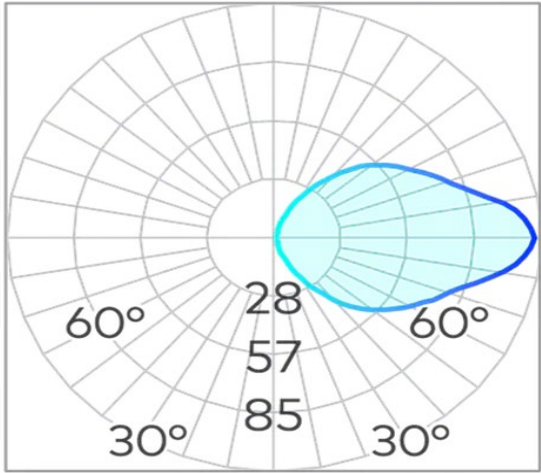

# Iris Round 120mm Wall Light COB 5W

<b>Product Code-</b>	<b>IFL-IRIS0005.TB30.W</b>
Wattage-	5W
Voltage	240v AC
Colour Temperature (k)-	3000K
Beam Angle-	100°
Optional Degree	N/A
Lumen output-	217
Lamp Base-	COB
CRI-	90+
Ip Rating-	IP65
Dimmable	Yes
Mounting Type-	Wall Mount
Material-	Aluminium
Colour-	Black
Warranty-	5 Years Replacement

Ø 120

50

## Iris Round 120mm Wall Light COB 5W

<b>Product Code-</b>	<b>IFL-IRIS0005.TW30.W</b>
Wattage-	5W
Voltage	240v AC
Colour Temperature (k)-	3000K
Beam Angle-	100°
Optional Degree	N/A
Lumen output-	217
Lamp Base-	SMD
CRI-	90+
Ip Rating-	IP65
Dimmable	Yes
Mounting Type-	Wall Mount
Material-	Aluminium
Colour-	White
Warranty-	5 Years Replacement