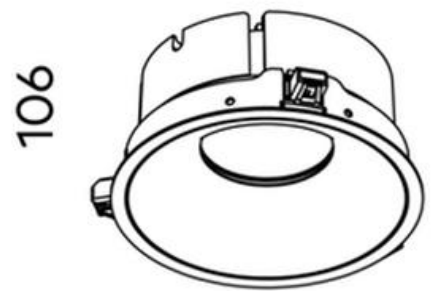

106

Ø 225 (Ø 210)

Ion R XL Downlight COB 43w 2700k

Product Code-	IFL-IONR0225.WM27.W-CC120002
Wattage-	43W
Voltage	240v AC
Colour Temperature (k)-	2700K
Beam Angle-	70°
Optional Degree	30°/50°
Lumen output-	4281
Lamp Base-	COB
CRI-	92+
Ip Rating-	IP54
Dimmable	Yes
Mounting Type-	Recess Mount
Material-	Aluminium
Colour-	White
Warranty-	5 Years Replacement

Ion R XL Downlight COB 43w 3000k

Product Code-	IFL-IONR0225.WM30.W-CC120002
Wattage-	43W
Voltage	240v AC
Colour Temperature (k)-	3000K
Beam Angle-	70°
Optional Degree	30°/50°
Lumen output-	4563
Lamp Base-	COB
CRI-	92+
Ip Rating-	IP54
Dimmable	Yes
Mounting Type-	Recess Mount
Material-	Aluminium
Colour-	White
Warranty-	5 Years Replacement

Ø 225 (Ø 210)

Ion R XL Downlight COB 43w 4000k

Product Code-	IFL-IONR0225.WM40.W-CC120002
Wattage-	43W
Voltage	240v AC
Colour Temperature (k)-	4000K
Beam Angle-	70°
Optional Degree	30°/50°
Lumen output-	4906
Lamp Base-	COB
CRI-	92+
Ip Rating-	IP54
Dimmable	Yes
Mounting Type-	Recess Mount
Material-	Aluminium
Colour-	White
Warranty-	5 Years Replacement

Ø 225 (Ø 210)

Ion R XL Downlight COB 43w 2700k

Product Code-	IFL-IONR0225.BW27.W-CC120002
Wattage-	43W
Voltage	240v AC
Colour Temperature (k)-	2700K
Beam Angle-	70°
Optional Degree	30°/50°
Lumen output-	4281
Lamp Base-	COB
CRI-	92+
Ip Rating-	IP54
Dimmable	Yes
Mounting Type-	Recess Mount
Material-	Aluminium
Colour-	Black
Warranty-	5 Years Replacement