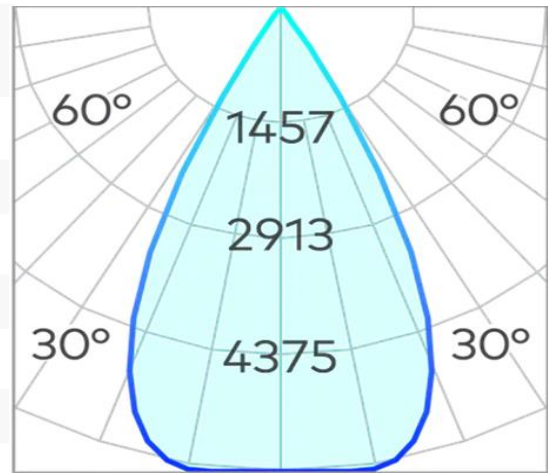

Product Code-	IFL-IONR0225.BW40.W-CC120002
Wattage-	43W
Voltage	240v AC
Colour Temperature (k)-	4000K
Beam Angle-	70°
Optional Degree	30°/50°
Lumen output-	4906
Lamp Base-	COB
CRI-	92+
Ip Rating-	IP54
Dimmable	Yes
Mounting Type-	Recess Mount
Material-	Aluminium
Colour-	Black
Warranty-	5 Years Replacement