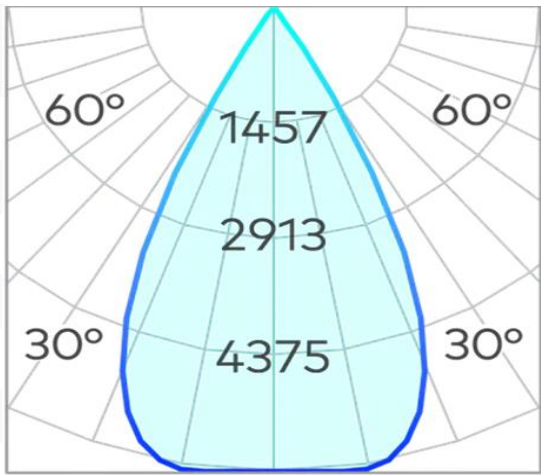

Product Code-	IFL-IONR0225.BM30.W-CC120002
Wattage-	43W
Voltage	240v AC
Colour Temperature (k)-	3000K
Beam Angle-	70°
Optional Degree	30°/50°
Lumen output-	4563
Lamp Base-	COB
CRI-	92+
Ip Rating-	IP54
Dimmable	Yes
Mounting Type-	Recess Mount
Material-	Aluminium
Colour-	Black
Warranty-	5 Years Replacement