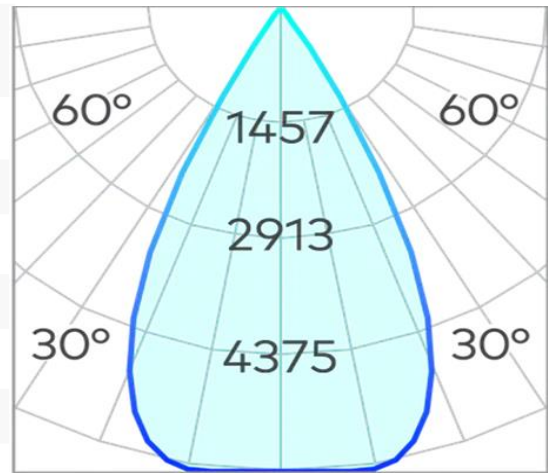

Product Code-	IFL-IONR0225.WM30.W-CC120002
Wattage-	43W
Voltage	240v AC
Colour Temperature (k)-	3000K
Beam Angle-	70°
Optional Degree	30°/50°
Lumen output-	4563
Lamp Base-	COB
CRI-	92+
Ip Rating-	IP54
Dimmable	Yes
Mounting Type-	Recess Mount
Material-	Aluminium
Colour-	White
Warranty-	5 Years Replacement