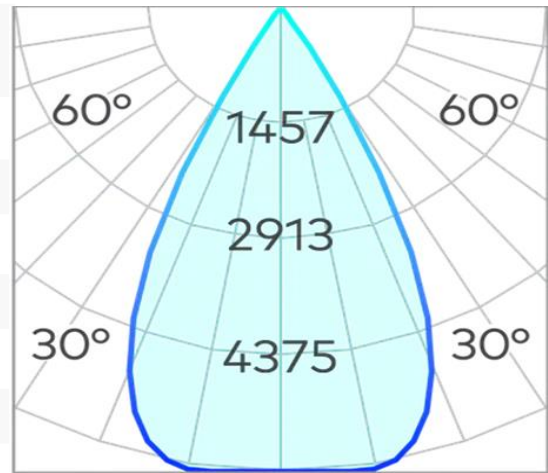

Ion R XL Downlight COB 43w 2700k

Product Code-	IFL-IONR0225.WW27.W-CC120002
Wattage-	43W
Voltage	240v AC
Colour Temperature (k)-	2700K
Beam Angle-	70°
Optional Degree	30°/50°
Lumen output-	4281
Lamp Base-	COB
CRI-	92+
Ip Rating-	IP54
Dimmable	Yes
Mounting Type-	Recess Mount
Material-	Aluminium
Colour-	White
Warranty-	5 Years Replacement

Ion R XL Downlight COB 43w 3000k

Product Code-	IFL-IONR0225.WW30.W-CC120002
Wattage-	43W
Voltage	240v AC
Colour Temperature (k)-	3000K
Beam Angle-	70°
Optional Degree	30°/50°
Lumen output-	4563
Lamp Base-	COB
CRI-	92+
Ip Rating-	IP54
Dimmable	Yes
Mounting Type-	Recess Mount
Material-	Aluminium
Colour-	White
Warranty-	5 Years Replacement

106

Ø 225 (Ø 210)

Ion R XL Downlight COB 43w 4000k

Product Code-	IFL-IONR0225.WW40.W-CC120002
Wattage-	43W
Voltage	240v AC
Colour Temperature (k)-	4000K
Beam Angle-	70°
Optional Degree	30°/50°
Lumen output-	4906
Lamp Base-	COB
CRI-	92+
Ip Rating-	IP54
Dimmable	Yes
Mounting Type-	Recess Mount
Material-	Aluminium
Colour-	White
Warranty-	5 Years Replacement