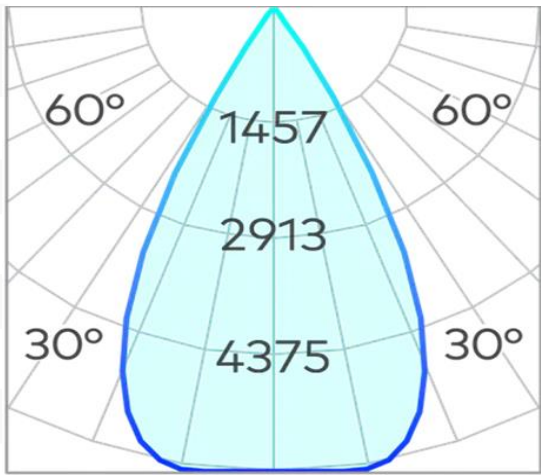

106

Ø 225 (Ø 210)

Ion R XL Downlight COB 43w 4000k

Product Code-	IFL-IONR0225.WW40.W-CC120002
Wattage-	43W
Voltage	240v AC
Colour Temperature (k)-	4000K
Beam Angle-	70°
Optional Degree	30°/50°
Lumen output-	4906
Lamp Base-	COB
CRI-	92+
Ip Rating-	IP54
Dimmable	Yes
Mounting Type-	Recess Mount
Material-	Aluminium
Colour-	White
Warranty-	5 Years Replacement

106

Ø 225 (Ø 210)

Ion R XL Downlight COB 43w 2700k

Product Code-	IFL-IONR0225.WM27.W-CC120002
Wattage-	43W
Voltage	240v AC
Colour Temperature (k)-	2700K
Beam Angle-	70°
Optional Degree	30°/50°
Lumen output-	4281
Lamp Base-	COB
CRI-	92+
Ip Rating-	IP54
Dimmable	Yes
Mounting Type-	Recess Mount
Material-	Aluminium
Colour-	White
Warranty-	5 Years Replacement