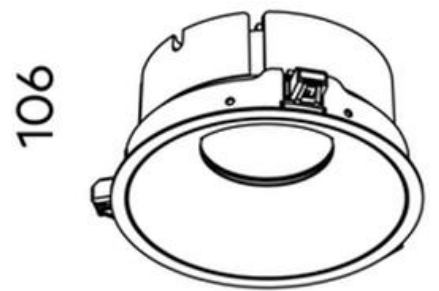

Ion R XL Downlight COB 43w 3000k

Product Code-	IFL-IONR0225.WW30.W-CC120002
Wattage-	43W
Voltage	240v AC
Colour Temperature (k)-	3000K
Beam Angle-	70°
Optional Degree	30°/50°
Lumen output-	4563
Lamp Base-	COB
CRI-	92+
Ip Rating-	IP54
Dimmable	Yes
Mounting Type-	Recess Mount
Material-	Aluminium
Colour-	White
Warranty-	5 Years Replacement

106

Ø 225 (Ø 210)

Ion R XL Downlight COB 43w 4000k

Product Code-	IFL-IONR0225.WW40.W-CC120002
Wattage-	43W
Voltage	240v AC
Colour Temperature (k)-	4000K
Beam Angle-	70°
Optional Degree	30°/50°
Lumen output-	4906
Lamp Base-	COB
CRI-	92+
Ip Rating-	IP54
Dimmable	Yes
Mounting Type-	Recess Mount
Material-	Aluminium
Colour-	White
Warranty-	5 Years Replacement

106

Ø 225 (Ø 210)

Ion R XL Downlight COB 43w 2700k

Product Code-	IFL-IONR0225.WM27.W-CC120002
Wattage-	43W
Voltage	240v AC
Colour Temperature (k)-	2700K
Beam Angle-	70°
Optional Degree	30°/50°
Lumen output-	4281
Lamp Base-	COB
CRI-	92+
Ip Rating-	IP54
Dimmable	Yes
Mounting Type-	Recess Mount
Material-	Aluminium
Colour-	White
Warranty-	5 Years Replacement

Ion R XL Downlight COB 43w 3000k

Product Code-	IFL-IONR0225.WM30.W-CC120002
Wattage-	43W
Voltage	240v AC
Colour Temperature (k)-	3000K
Beam Angle-	70°
Optional Degree	30°/50°
Lumen output-	4563
Lamp Base-	COB
CRI-	92+
Ip Rating-	IP54
Dimmable	Yes
Mounting Type-	Recess Mount
Material-	Aluminium
Colour-	White
Warranty-	5 Years Replacement