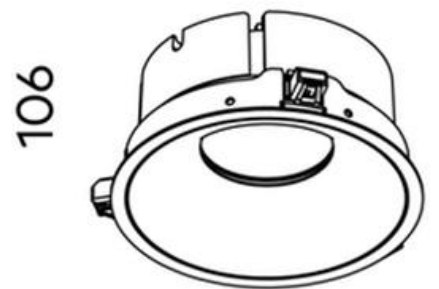

106

Ø 225 (Ø 210)

Ion R XL Downlight COB 43w 4000k

Product Code-	IFL-IONR0225.WW40.W-CC120002
Wattage-	43W
Voltage	240v AC
Colour Temperature (k)-	4000K
Beam Angle-	70°
Optional Degree	30°/50°
Lumen output-	4906
Lamp Base-	COB
CRI-	92+
Ip Rating-	IP54
Dimmable	Yes
Mounting Type-	Recess Mount
Material-	Aluminium
Colour-	White
Warranty-	5 Years Replacement

106

Ø 225 (Ø 210)

Ion R XL Downlight COB 43w 2700k

Product Code-	IFL-IONR0225.WM27.W-CC120002
Wattage-	43W
Voltage	240v AC
Colour Temperature (k)-	2700K
Beam Angle-	70°
Optional Degree	30°/50°
Lumen output-	4281
Lamp Base-	COB
CRI-	92+
Ip Rating-	IP54
Dimmable	Yes
Mounting Type-	Recess Mount
Material-	Aluminium
Colour-	White
Warranty-	5 Years Replacement

Ion R XL Downlight COB 43w 3000k

Product Code-	IFL-IONR0225.WM30.W-CC120002
Wattage-	43W
Voltage	240v AC
Colour Temperature (k)-	3000K
Beam Angle-	70°
Optional Degree	30°/50°
Lumen output-	4563
Lamp Base-	COB
CRI-	92+
Ip Rating-	IP54
Dimmable	Yes
Mounting Type-	Recess Mount
Material-	Aluminium
Colour-	White
Warranty-	5 Years Replacement

Ø 225 (Ø 210)

Ion R XL Downlight COB 43w 4000k

Product Code-	IFL-IONR0225.WM40.W-CC120002
Wattage-	43W
Voltage	240v AC
Colour Temperature (k)-	4000K
Beam Angle-	70°
Optional Degree	30°/50°
Lumen output-	4906
Lamp Base-	COB
CRI-	92+
Ip Rating-	IP54
Dimmable	Yes
Mounting Type-	Recess Mount
Material-	Aluminium
Colour-	White
Warranty-	5 Years Replacement