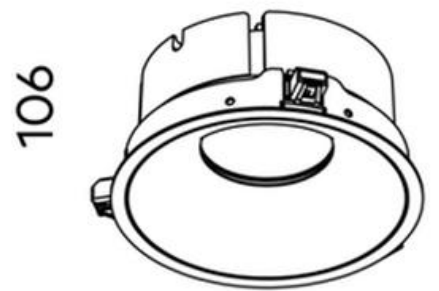

Ion R XL Downlight COB 43w 2700k

Product Code-	IFL-IONR0225.WW27.W-CC120002
Wattage-	43W
Voltage	240v AC
Colour Temperature (k)-	2700K
Beam Angle-	70°
Optional Degree	30°/50°
Lumen output-	4281
Lamp Base-	COB
CRI-	92+
Ip Rating-	IP54
Dimmable	Yes
Mounting Type-	Recess Mount
Material-	Aluminium
Colour-	White
Warranty-	5 Years Replacement

Ion R XL Downlight COB 43w 3000k

Product Code-	IFL-IONR0225.WW30.W-CC120002
Wattage-	43W
Voltage	240v AC
Colour Temperature (k)-	3000K
Beam Angle-	70°
Optional Degree	30°/50°
Lumen output-	4563
Lamp Base-	COB
CRI-	92+
Ip Rating-	IP54
Dimmable	Yes
Mounting Type-	Recess Mount
Material-	Aluminium
Colour-	White
Warranty-	5 Years Replacement

106

Ø 225 (Ø 210)

Ion R XL Downlight COB 43w 4000k

Product Code-	IFL-IONR0225.WW40.W-CC120002
Wattage-	43W
Voltage	240v AC
Colour Temperature (k)-	4000K
Beam Angle-	70°
Optional Degree	30°/50°
Lumen output-	4906
Lamp Base-	COB
CRI-	92+
Ip Rating-	IP54
Dimmable	Yes
Mounting Type-	Recess Mount
Material-	Aluminium
Colour-	White
Warranty-	5 Years Replacement

106

Ø 225 (Ø 210)

Ion R XL Downlight COB 43w 4000k

Product Code-	IFL-IONR0225.BW40.W-CC120002
Wattage-	43W
Voltage	240v AC
Colour Temperature (k)-	4000K
Beam Angle-	70°
Optional Degree	30°/50°
Lumen output-	4906
Lamp Base-	COB
CRI-	92+
Ip Rating-	IP54
Dimmable	Yes
Mounting Type-	Recess Mount
Material-	Aluminium
Colour-	Black
Warranty-	5 Years Replacement