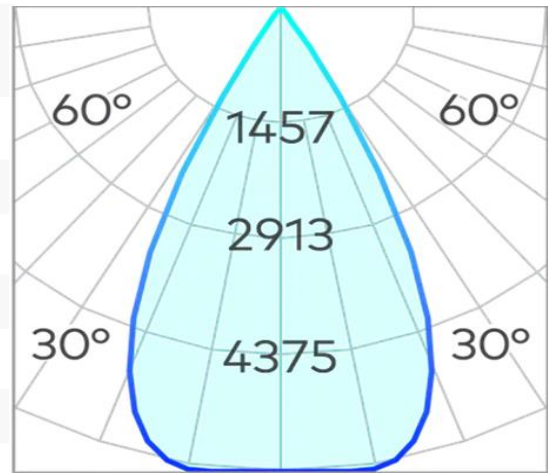

Product Code-	IFL-IONR0225.BW27.W-CC120002
Wattage-	43W
Voltage	240v AC
Colour Temperature (k)-	2700K
Beam Angle-	70°
Optional Degree	30°/50°
Lumen output-	4281
Lamp Base-	COB
CRI-	92+
Ip Rating-	IP54
Dimmable	Yes
Mounting Type-	Recess Mount
Material-	Aluminium
Colour-	Black
Warranty-	5 Years Replacement