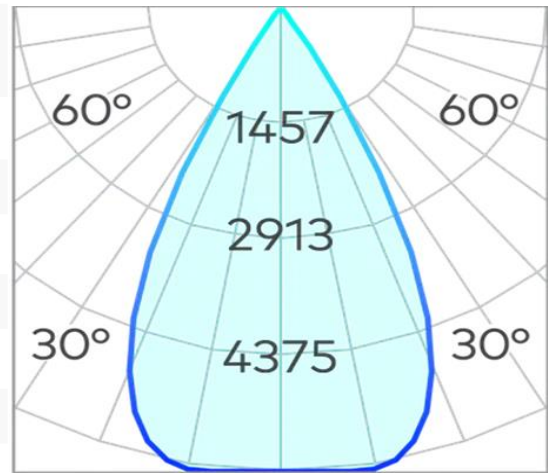

Ion R XL Downlight COB 43w 2700k

Product Code-	IFL-IONR0225.WW27.W-CC120002
Wattage-	43W
Voltage	240v AC
Colour Temperature (k)-	2700K
Beam Angle-	70°
Optional Degree	30°/50°
Lumen output-	4281
Lamp Base-	COB
CRI-	92+
Ip Rating-	IP54
Dimmable	Yes
Mounting Type-	Recess Mount
Material-	Aluminium
Colour-	White
Warranty-	5 Years Replacement

Ion R XL Downlight COB 43w 3000k

Product Code-	IFL-IONR0225.WW30.W-CC120002
Wattage-	43W
Voltage	240v AC
Colour Temperature (k)-	3000K
Beam Angle-	70°
Optional Degree	30°/50°
Lumen output-	4563
Lamp Base-	COB
CRI-	92+
Ip Rating-	IP54
Dimmable	Yes
Mounting Type-	Recess Mount
Material-	Aluminium
Colour-	White
Warranty-	5 Years Replacement

106

Ø 225 (Ø 210)

Ion R XL Downlight COB 43w 4000k

Product Code-	IFL-IONR0225.WW40.W-CC120002
Wattage-	43W
Voltage	240v AC
Colour Temperature (k)-	4000K
Beam Angle-	70°
Optional Degree	30°/50°
Lumen output-	4906
Lamp Base-	COB
CRI-	92+
Ip Rating-	IP54
Dimmable	Yes
Mounting Type-	Recess Mount
Material-	Aluminium
Colour-	White
Warranty-	5 Years Replacement