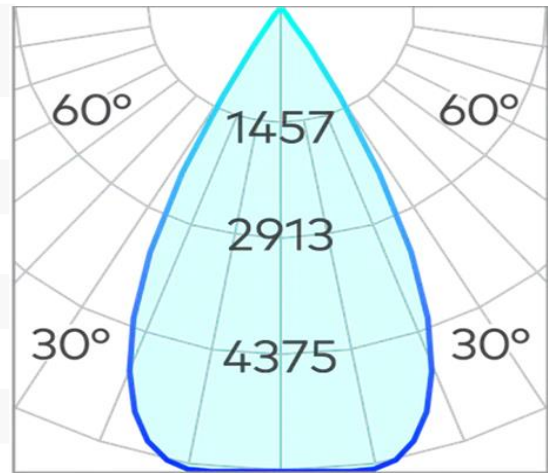

Product Code-	IFL-IONR0225.WM40.W-CC120002
Wattage-	43W
Voltage	240v AC
Colour Temperature (k)-	4000K
Beam Angle-	70°
Optional Degree	30°/50°
Lumen output-	4906
Lamp Base-	COB
CRI-	92+
Ip Rating-	IP54
Dimmable	Yes
Mounting Type-	Recess Mount
Material-	Aluminium
Colour-	White
Warranty-	5 Years Replacement