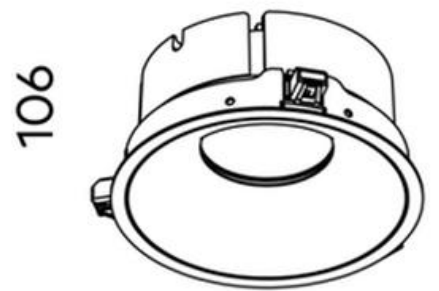

Ø 225 (Ø 210)

Ion R XL Downlight COB 43w 4000k

Product Code-	IFL-IONR0225.WM40.W-CC120002
Wattage-	43W
Voltage	240v AC
Colour Temperature (k)-	4000K
Beam Angle-	70°
Optional Degree	30°/50°
Lumen output-	4906
Lamp Base-	COB
CRI-	92+
Ip Rating-	IP54
Dimmable	Yes
Mounting Type-	Recess Mount
Material-	Aluminium
Colour-	White
Warranty-	5 Years Replacement

Ø 225 (Ø 210)

Ion R XL Downlight COB 43w 2700k

Product Code-	IFL-IONR0225.BW27.W-CC120002
Wattage-	43W
Voltage	240v AC
Colour Temperature (k)-	2700K
Beam Angle-	70°
Optional Degree	30°/50°
Lumen output-	4281
Lamp Base-	COB
CRI-	92+
Ip Rating-	IP54
Dimmable	Yes
Mounting Type-	Recess Mount
Material-	Aluminium
Colour-	Black
Warranty-	5 Years Replacement

Ø 225 (Ø 210)

Ion R XL Downlight COB 43w 3000k

Product Code-	IFL-IONR0225.BW30.W-CC120002
Wattage-	43W
Voltage	240v AC
Colour Temperature (k)-	3000K
Beam Angle-	70°
Optional Degree	30°/50°
Lumen output-	4563
Lamp Base-	COB
CRI-	92+
Ip Rating-	IP54
Dimmable	Yes
Mounting Type-	Recess Mount
Material-	Aluminium
Colour-	Black
Warranty-	5 Years Replacement

106

Ø 225 (Ø 210)

Ion R XL Downlight COB 43w 4000k

Product Code-	IFL-IONR0225.BW40.W-CC120002
Wattage-	43W
Voltage	240v AC
Colour Temperature (k)-	4000K
Beam Angle-	70°
Optional Degree	30°/50°
Lumen output-	4906
Lamp Base-	COB
CRI-	92+
Ip Rating-	IP54
Dimmable	Yes
Mounting Type-	Recess Mount
Material-	Aluminium
Colour-	Black
Warranty-	5 Years Replacement