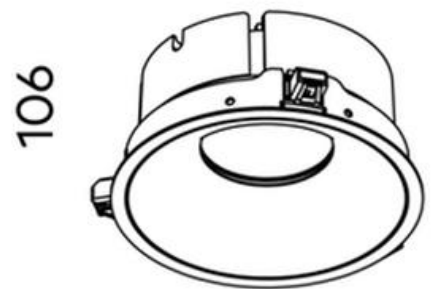

Ion R XL Downlight COB 43w 2700k

Product Code-	IFL-IONR0225.WW27.W-CC120002
Wattage-	43W
Voltage	240v AC
Colour Temperature (k)-	2700K
Beam Angle-	70°
Optional Degree	30°/50°
Lumen output-	4281
Lamp Base-	COB
CRI-	92+
Ip Rating-	IP54
Dimmable	Yes
Mounting Type-	Recess Mount
Material-	Aluminium
Colour-	White
Warranty-	5 Years Replacement

Ion R XL Downlight COB 43w 3000k

Product Code-	IFL-IONR0225.WW30.W-CC120002
Wattage-	43W
Voltage	240v AC
Colour Temperature (k)-	3000K
Beam Angle-	70°
Optional Degree	30°/50°
Lumen output-	4563
Lamp Base-	COB
CRI-	92+
Ip Rating-	IP54
Dimmable	Yes
Mounting Type-	Recess Mount
Material-	Aluminium
Colour-	White
Warranty-	5 Years Replacement

106

Ø 225 (Ø 210)

Ion R XL Downlight COB 43w 4000k

Product Code-	IFL-IONR0225.WW40.W-CC120002
Wattage-	43W
Voltage	240v AC
Colour Temperature (k)-	4000K
Beam Angle-	70°
Optional Degree	30°/50°
Lumen output-	4906
Lamp Base-	COB
CRI-	92+
Ip Rating-	IP54
Dimmable	Yes
Mounting Type-	Recess Mount
Material-	Aluminium
Colour-	White
Warranty-	5 Years Replacement

106

Ø 225 (Ø 210)

Ion R XL Downlight COB 43w 2700k

Product Code-	IFL-IONR0225.WM27.W-CC120002
Wattage-	43W
Voltage	240v AC
Colour Temperature (k)-	2700K
Beam Angle-	70°
Optional Degree	30°/50°
Lumen output-	4281
Lamp Base-	COB
CRI-	92+
Ip Rating-	IP54
Dimmable	Yes
Mounting Type-	Recess Mount
Material-	Aluminium
Colour-	White
Warranty-	5 Years Replacement