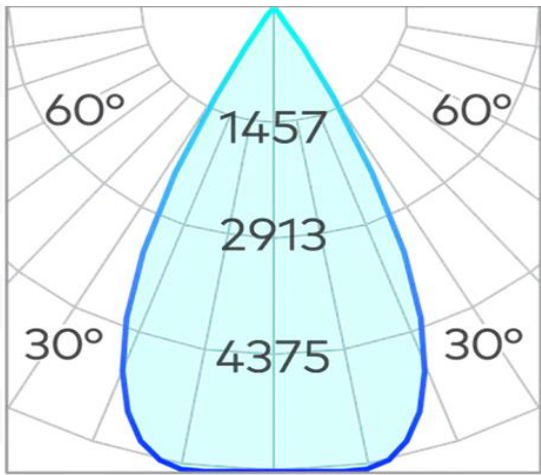

Product Code-	IFL-IONR0225.BM27.W-CC120002
Wattage-	43W
Voltage	240v AC
Colour Temperature (k)-	2700K
Beam Angle-	70°
Optional Degree	30°/50°
Lumen output-	4281
Lamp Base-	COB
CRI-	92+
Ip Rating-	IP54
Dimmable	Yes
Mounting Type-	Recess Mount
Material-	Aluminium
Colour-	Black
Warranty-	5 Years Replacement