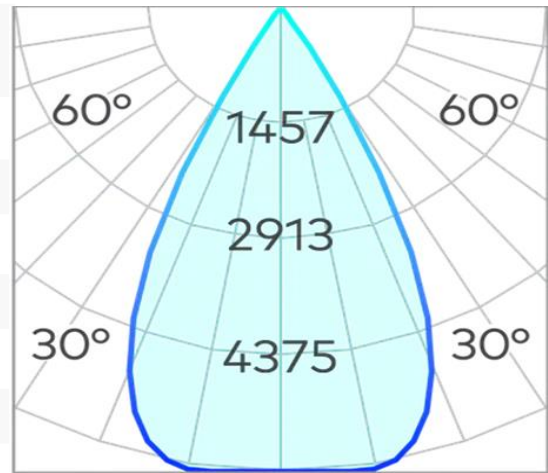

Product Code-	IFL-IONR0225.BW30.W-CC120002
Wattage-	43W
Voltage	240v AC
Colour Temperature (k)-	3000K
Beam Angle-	70°
Optional Degree	30°/50°
Lumen output-	4563
Lamp Base-	COB
CRI-	92+
Ip Rating-	IP54
Dimmable	Yes
Mounting Type-	Recess Mount
Material-	Aluminium
Colour-	Black
Warranty-	5 Years Replacement