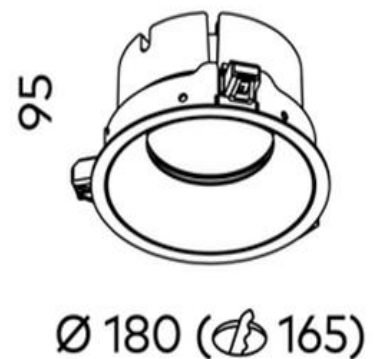

Ion R Large Downlight COB 22w

Product Code-	IFL-IONR0180.WM27.W-CC090002
Wattage-	22W
Voltage	240v AC
Colour Temperature (k)-	2700K
Beam Angle-	70°
Optional Degree	30°/50°
Lumen output-	2181
Lamp Base-	COB
CRI-	92+
Ip Rating-	IP54
Dimmable	Yes
Mounting Type-	Recess Mount
Material-	Aluminium
Colour-	White
Warranty-	5 Years Replacement

Ion R Large Downlight COB 22w

Product Code-	IFL-IONR0180.WM30.W-CC090002
Wattage-	22W
Voltage	240v AC
Colour Temperature (k)-	3000K
Beam Angle-	70°
Optional Degree	30°/50°
Lumen output-	2322
Lamp Base-	COB
CRI-	92+
Ip Rating-	IP54
Dimmable	Yes
Mounting Type-	Recess Mount
Material-	Aluminium
Colour-	White
Warranty-	5 Years Replacement

Ion R Large Downlight COB 22w

Product Code-	IFL-IONR0180.WM40.W-CC090002
Wattage-	22W
Voltage	240v AC
Colour Temperature (k)-	4000K
Beam Angle-	70°
Optional Degree	30°/50°
Lumen output-	2470
Lamp Base-	COB
CRI-	92+
Ip Rating-	IP54
Dimmable	Yes
Mounting Type-	Recess Mount
Material-	Aluminium
Colour-	White
Warranty-	5 Years Replacement

Ion R Large Downlight COB 22w

Product Code-	IFL-IONR0180.BW27.W-CC090002
Wattage-	22W
Voltage	240v AC
Colour Temperature (k)-	2700K
Beam Angle-	70°
Optional Degree	30°/50°
Lumen output-	2181
Lamp Base-	COB
CRI-	92+
Ip Rating-	IP54
Dimmable	Yes
Mounting Type-	Recess Mount
Material-	Aluminium
Colour-	Black
Warranty-	5 Years Replacement