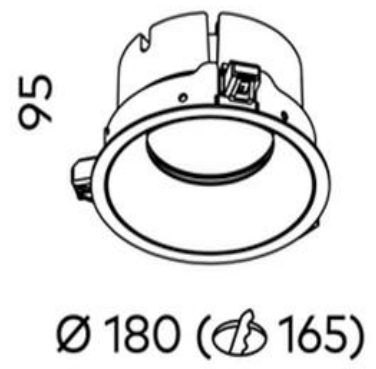

Ion R Large Downlight COB 22w

Product Code-	IFL-IONR0180.WW27.W-CC090002
Wattage-	22W
Voltage	240v AC
Colour Temperature (k)-	2700K
Beam Angle-	70°
Optional Degree	30°/50°
Lumen output-	2181
Lamp Base-	COB
CRI-	92+
Ip Rating-	IP54
Dimmable	Yes
Mounting Type-	Recess Mount
Material-	Aluminium
Colour-	White
Warranty-	5 Years Replacement

Ion R Large Downlight COB 22w

Product Code-	IFL-IONR0180.WW30.W-CC090002
Wattage-	22W
Voltage	240v AC
Colour Temperature (k)-	3000K
Beam Angle-	70°
Optional Degree	30°/50°
Lumen output-	2322
Lamp Base-	COB
CRI-	92+
Ip Rating-	IP54
Dimmable	Yes
Mounting Type-	Recess Mount
Material-	Aluminium
Colour-	White
Warranty-	5 Years Replacement

Ion R Large Downlight COB 22w

Product Code-	IFL-IONR0180.WW40.W-CC090002
Wattage-	22W
Voltage	240v AC
Colour Temperature (k)-	4000K
Beam Angle-	70°
Optional Degree	30°/50°
Lumen output-	2470
Lamp Base-	COB
CRI-	92+
Ip Rating-	IP54
Dimmable	Yes
Mounting Type-	Recess Mount
Material-	Aluminium
Colour-	White
Warranty-	5 Years Replacement

Ion R Large Downlight COB 22w

Product Code-	IFL-IONR0180.WM27.W-CC090002
Wattage-	22W
Voltage	240v AC
Colour Temperature (k)-	2700K
Beam Angle-	70°
Optional Degree	30°/50°
Lumen output-	2181
Lamp Base-	COB
CRI-	92+
Ip Rating-	IP54
Dimmable	Yes
Mounting Type-	Recess Mount
Material-	Aluminium
Colour-	White
Warranty-	5 Years Replacement