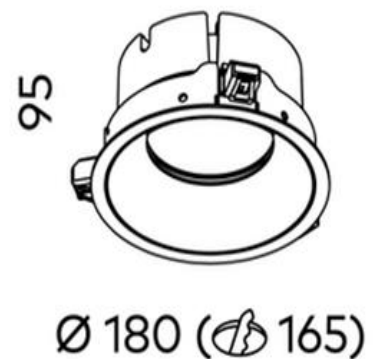

Ion R Large Downlight COB 22w

Product Code-	IFL-IONR0180.WW27.W-CC090002
Wattage-	22W
Voltage	240v AC
Colour Temperature (k)-	2700K
Beam Angle-	70°
Optional Degree	30°/50°
Lumen output-	2181
Lamp Base-	COB
CRI-	92+
Ip Rating-	IP54
Dimmable	Yes
Mounting Type-	Recess Mount
Material-	Aluminium
Colour-	White
Warranty-	5 Years Replacement

Ion R Large Downlight COB 22w

Product Code-	IFL-IONR0180.WW30.W-CC090002
Wattage-	22W
Voltage	240v AC
Colour Temperature (k)-	3000K
Beam Angle-	70°
Optional Degree	30°/50°
Lumen output-	2322
Lamp Base-	COB
CRI-	92+
Ip Rating-	IP54
Dimmable	Yes
Mounting Type-	Recess Mount
Material-	Aluminium
Colour-	White
Warranty-	5 Years Replacement

Ion R Large Downlight COB 22w

Product Code-	IFL-IONR0180.WW40.W-CC090002
Wattage-	22W
Voltage	240v AC
Colour Temperature (k)-	4000K
Beam Angle-	70°
Optional Degree	30°/50°
Lumen output-	2470
Lamp Base-	COB
CRI-	92+
Ip Rating-	IP54
Dimmable	Yes
Mounting Type-	Recess Mount
Material-	Aluminium
Colour-	White
Warranty-	5 Years Replacement

Ø 180 (⌀ 165)