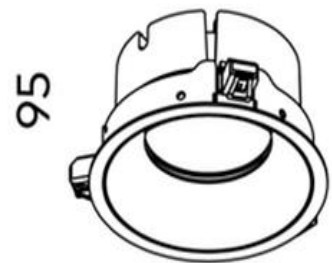

Product Code-	IFL-IONR0180.BM40.W-CC090002
Wattage-	22W
Voltage	240v AC
Colour Temperature (k)-	4000K
Beam Angle-	70°
Optional Degree	30°/50°
Lumen output-	2470
Lamp Base-	COB
CRI-	92+
Ip Rating-	IP54
Dimmable	Yes
Mounting Type-	Recess Mount
Material-	Aluminium
Colour-	Black
Warranty-	5 Years Replacement