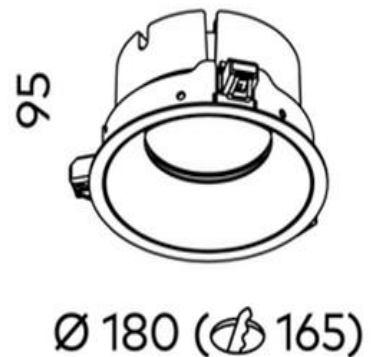

Ion R Large Downlight COB 22w

Product Code-	IFL-IONR0180.BW27.W-CC090002
Wattage-	22W
Voltage	240v AC
Colour Temperature (k)-	2700K
Beam Angle-	70°
Optional Degree	30°/50°
Lumen output-	2181
Lamp Base-	COB
CRI-	92+
Ip Rating-	IP54
Dimmable	Yes
Mounting Type-	Recess Mount
Material-	Aluminium
Colour-	Black
Warranty-	5 Years Replacement

Ion R Large Downlight COB 22w

Product Code-	IFL-IONR0180.BW30.W-CC090002
Wattage-	22W
Voltage	240v AC
Colour Temperature (k)-	3000K
Beam Angle-	70°
Optional Degree	30°/50°
Lumen output-	2322
Lamp Base-	COB
CRI-	92+
Ip Rating-	IP54
Dimmable	Yes
Mounting Type-	Recess Mount
Material-	Aluminium
Colour-	Black
Warranty-	5 Years Replacement

Ion R Large Downlight COB 22w

Product Code-	IFL-IONR0180.BW40.W-CC090002
Wattage-	22W
Voltage	240v AC
Colour Temperature (k)-	4000K
Beam Angle-	70°
Optional Degree	30°/50°
Lumen output-	2470
Lamp Base-	COB
CRI-	92+
Ip Rating-	IP54
Dimmable	Yes
Mounting Type-	Recess Mount
Material-	Aluminium
Colour-	Black
Warranty-	5 Years Replacement

Ø 180 (⌀ 165)