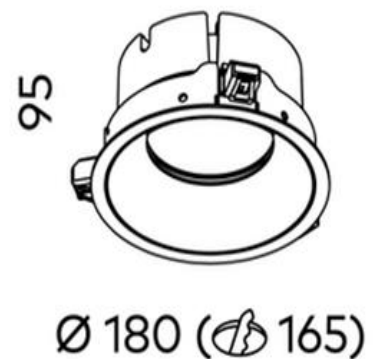

Product Code-	IFL-IONR0180.BM27.W-CC090002
Wattage-	22W
Voltage	240v AC
Colour Temperature (k)-	2700K
Beam Angle-	70°
Optional Degree	30°/50°
Lumen output-	2181
Lamp Base-	COB
CRI-	92+
Ip Rating-	IP54
Dimmable	Yes
Mounting Type-	Recess Mount
Material-	Aluminium
Colour-	Black
Warranty-	5 Years Replacement