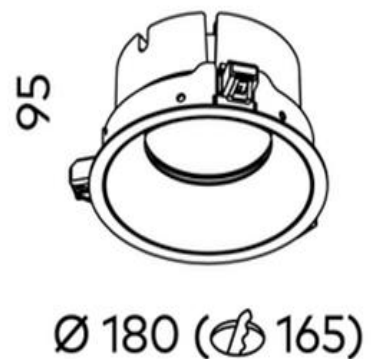

Ion R Large Downlight COB 22w

Product Code-	IFL-IONR0180.WW27.W-CC090002
Wattage-	22W
Voltage	240v AC
Colour Temperature (k)-	2700K
Beam Angle-	70°
Optional Degree	30°/50°
Lumen output-	2181
Lamp Base-	COB
CRI-	92+
Ip Rating-	IP54
Dimmable	Yes
Mounting Type-	Recess Mount
Material-	Aluminium
Colour-	White
Warranty-	5 Years Replacement

Ion R Large Downlight COB 22w

Product Code-	IFL-IONR0180.WW30.W-CC090002
Wattage-	22W
Voltage	240v AC
Colour Temperature (k)-	3000K
Beam Angle-	70°
Optional Degree	30°/50°
Lumen output-	2322
Lamp Base-	COB
CRI-	92+
Ip Rating-	IP54
Dimmable	Yes
Mounting Type-	Recess Mount
Material-	Aluminium
Colour-	White
Warranty-	5 Years Replacement

Ion R Large Downlight COB 22w

Product Code-	IFL-IONR0180.WW40.W-CC090002
Wattage-	22W
Voltage	240v AC
Colour Temperature (k)-	4000K
Beam Angle-	70°
Optional Degree	30°/50°
Lumen output-	2470
Lamp Base-	COB
CRI-	92+
Ip Rating-	IP54
Dimmable	Yes
Mounting Type-	Recess Mount
Material-	Aluminium
Colour-	White
Warranty-	5 Years Replacement

Ø 180 (⌀ 165)