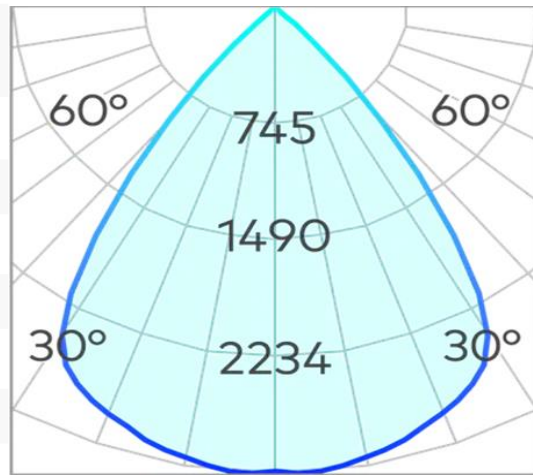

Product Code-	IFL-IONR0180.BM30.W-CC090002
Wattage-	22W
Voltage	240v AC
Colour Temperature (k)-	3000K
Beam Angle-	70°
Optional Degree	30°/50°
Lumen output-	2322
Lamp Base-	COB
CRI-	92+
Ip Rating-	IP54
Dimmable	Yes
Mounting Type-	Recess Mount
Material-	Aluminium
Colour-	Black
Warranty-	5 Years Replacement