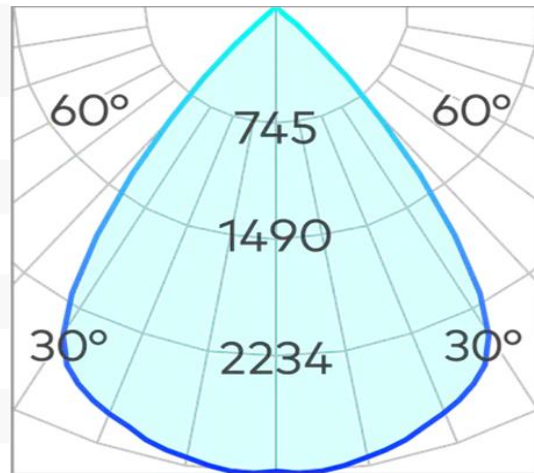

Ion R Large Downlight COB 22w

Product Code-	IFL-IONR0180.WW27.W-CC090002
Wattage-	22W
Voltage	240v AC
Colour Temperature (k)-	2700K
Beam Angle-	70°
Optional Degree	30°/50°
Lumen output-	2181
Lamp Base-	COB
CRI-	92+
Ip Rating-	IP54
Dimmable	Yes
Mounting Type-	Recess Mount
Material-	Aluminium
Colour-	White
Warranty-	5 Years Replacement

Ion R Large Downlight COB 22w

Product Code-	IFL-IONR0180.WW30.W-CC090002
Wattage-	22W
Voltage	240v AC
Colour Temperature (k)-	3000K
Beam Angle-	70°
Optional Degree	30°/50°
Lumen output-	2322
Lamp Base-	COB
CRI-	92+
Ip Rating-	IP54
Dimmable	Yes
Mounting Type-	Recess Mount
Material-	Aluminium
Colour-	White
Warranty-	5 Years Replacement

Ø 180 (⌀ 165)