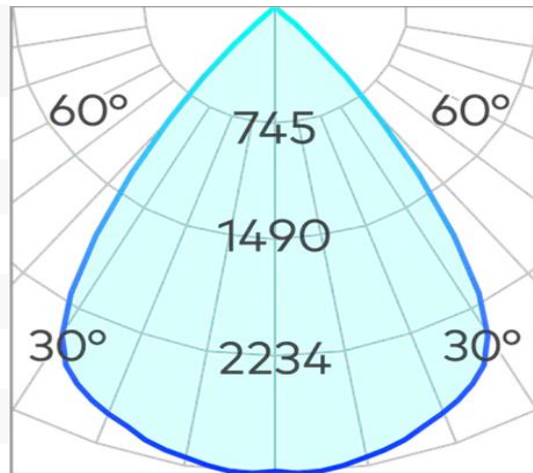

Ion R Large Downlight COB 22w

Product Code-	IFL-IONR0180.WW27.W-CC090002
Wattage-	22W
Voltage	240v AC
Colour Temperature (k)-	2700K
Beam Angle-	70°
Optional Degree	30°/50°
Lumen output-	2181
Lamp Base-	COB
CRI-	92+
Ip Rating-	IP54
Dimmable	Yes
Mounting Type-	Recess Mount
Material-	Aluminium
Colour-	White
Warranty-	5 Years Replacement

Ion R Large Downlight COB 22w

Product Code-	IFL-IONR0180.WW30.W-CC090002
Wattage-	22W
Voltage	240v AC
Colour Temperature (k)-	3000K
Beam Angle-	70°
Optional Degree	30°/50°
Lumen output-	2322
Lamp Base-	COB
CRI-	92+
Ip Rating-	IP54
Dimmable	Yes
Mounting Type-	Recess Mount
Material-	Aluminium
Colour-	White
Warranty-	5 Years Replacement

Ø 180 (⌀ 165)