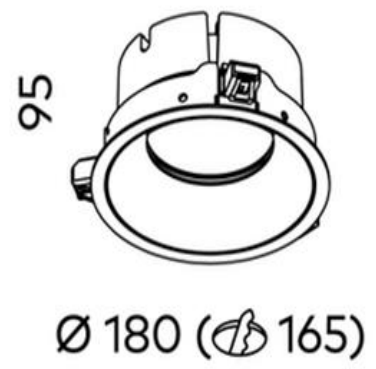

Product Code-	IFL-IONR0180.BM30.W-CC090002
Wattage-	22W
Voltage	240v AC
Colour Temperature (k)-	3000K
Beam Angle-	70°
Optional Degree	30°/50°
Lumen output-	2322
Lamp Base-	COB
CRI-	92+
Ip Rating-	IP54
Dimmable	Yes
Mounting Type-	Recess Mount
Material-	Aluminium
Colour-	Black
Warranty-	5 Years Replacement