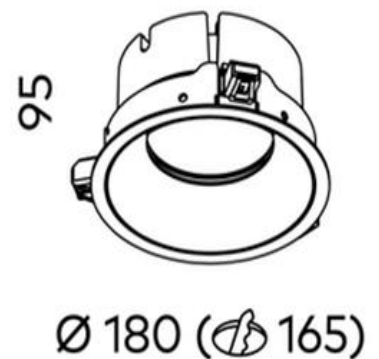

Product Code-	IFL-IONR0180.BW30.W-CC090002
Wattage-	22W
Voltage	240v AC
Colour Temperature (k)-	3000K
Beam Angle-	70°
Optional Degree	30°/50°
Lumen output-	2322
Lamp Base-	COB
CRI-	92+
Ip Rating-	IP54
Dimmable	Yes
Mounting Type-	Recess Mount
Material-	Aluminium
Colour-	Black
Warranty-	5 Years Replacement