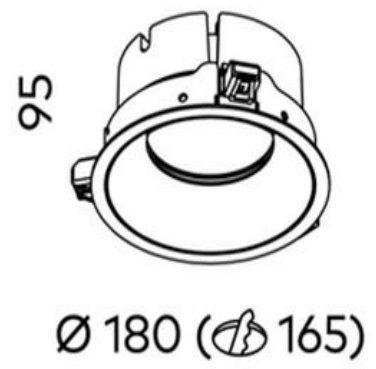

Product Code-	IFL-IONR0180.WM40.W-CC090002
Wattage-	22W
Voltage	240v AC
Colour Temperature (k)-	4000K
Beam Angle-	70°
Optional Degree	30°/50°
Lumen output-	2470
Lamp Base-	COB
CRI-	92+
Ip Rating-	IP54
Dimmable	Yes
Mounting Type-	Recess Mount
Material-	Aluminium
Colour-	White
Warranty-	5 Years Replacement