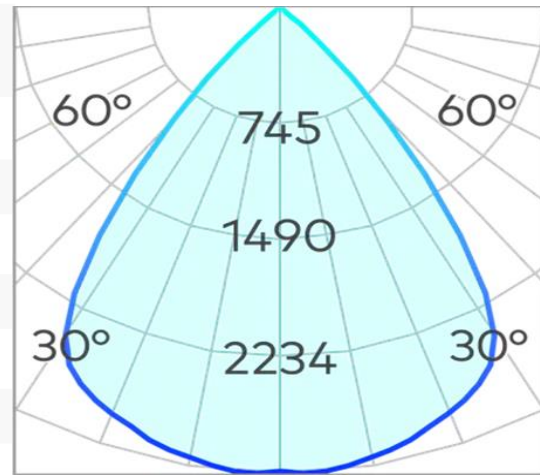

Product Code-	IFL-IONR0180.WM30.W-CC090002
Wattage-	22W
Voltage	240v AC
Colour Temperature (k)-	3000K
Beam Angle-	70°
Optional Degree	30°/50°
Lumen output-	2322
Lamp Base-	COB
CRI-	92+
Ip Rating-	IP54
Dimmable	Yes
Mounting Type-	Recess Mount
Material-	Aluminium
Colour-	White
Warranty-	5 Years Replacement