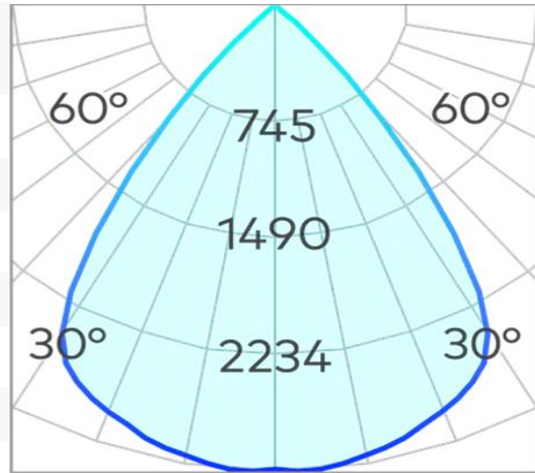

Product Code-	IFL-IONR0180.BW40.W-CC090002
Wattage-	22W
Voltage	240v AC
Colour Temperature (k)-	4000K
Beam Angle-	70°
Optional Degree	30°/50°
Lumen output-	2470
Lamp Base-	COB
CRI-	92+
Ip Rating-	IP54
Dimmable	Yes
Mounting Type-	Recess Mount
Material-	Aluminium
Colour-	Black
Warranty-	5 Years Replacement