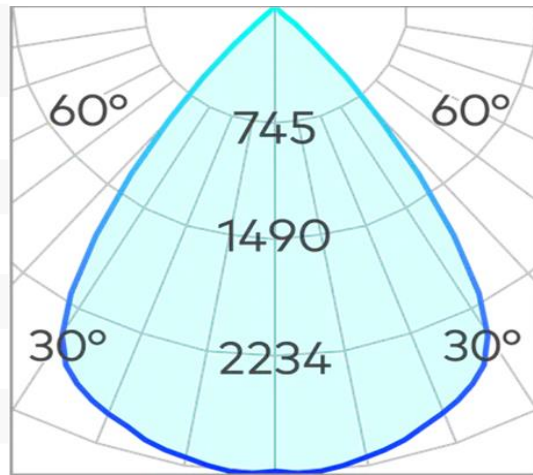

Product Code-	IFL-IONR0180.WM40.W-CC090002
Wattage-	22W
Voltage	240v AC
Colour Temperature (k)-	4000K
Beam Angle-	70°
Optional Degree	30°/50°
Lumen output-	2470
Lamp Base-	COB
CRI-	92+
Ip Rating-	IP54
Dimmable	Yes
Mounting Type-	Recess Mount
Material-	Aluminium
Colour-	White
Warranty-	5 Years Replacement