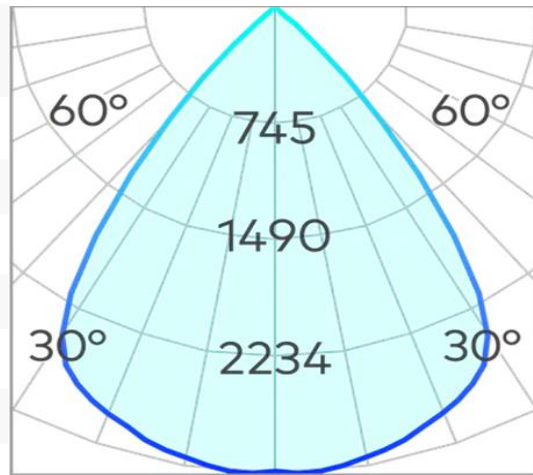

Product Code-	IFL-IONR0180.WM27.W-CC090002
Wattage-	22W
Voltage	240v AC
Colour Temperature (k)-	2700K
Beam Angle-	70°
Optional Degree	30°/50°
Lumen output-	2181
Lamp Base-	COB
CRI-	92+
Ip Rating-	IP54
Dimmable	Yes
Mounting Type-	Recess Mount
Material-	Aluminium
Colour-	White
Warranty-	5 Years Replacement