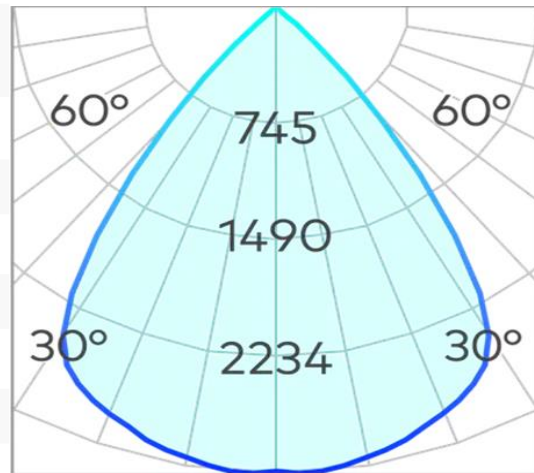

Product Code-	IFL-IONR0180.BW27.W-CC090002
Wattage-	22W
Voltage	240v AC
Colour Temperature (k)-	2700K
Beam Angle-	70°
Optional Degree	30°/50°
Lumen output-	2181
Lamp Base-	COB
CRI-	92+
Ip Rating-	IP54
Dimmable	Yes
Mounting Type-	Recess Mount
Material-	Aluminium
Colour-	Black
Warranty-	5 Years Replacement