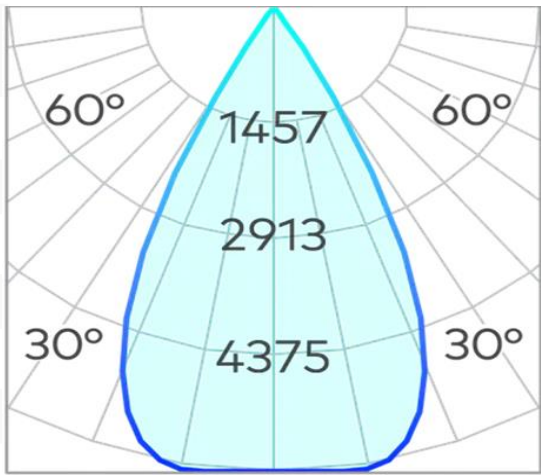

Product Code-	IFL-IONR0180.WM27.W-FP090001
Wattage-	32W
Voltage	240v AC
Colour Temperature (k)-	2700K
Beam Angle-	70°
Optional Degree	30°/50°
Lumen output-	3271
Lamp Base-	COB
CRI-	92+
Ip Rating-	IP54
Dimmable	Yes
Mounting Type-	Recess Mount
Material-	Aluminium
Colour-	White
Warranty-	5 Years Replacement