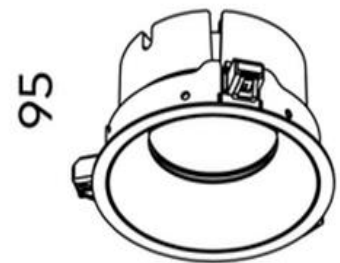

# Ion R Large Downlight COB 32w 2700k

|                         |                                     |
|-------------------------|-------------------------------------|
| <b>Product Code-</b>    | <b>IFL-IONR0180.WW27.W-FP090001</b> |
| Wattage-                | 32W                                 |
| Voltage                 | 240v AC                             |
| Colour Temperature (k)- | 2700K                               |
| Beam Angle-             | 70°                                 |
| Optional Degree         | 30°/50°                             |
| Lumen output-           | 3271                                |
| Lamp Base-              | COB                                 |
| CRI-                    | 92+                                 |
| Ip Rating-              | IP54                                |
| Dimmable                | Yes                                 |
| Mounting Type-          | Recess Mount                        |
| Material-               | Aluminium                           |
| Colour-                 | White                               |
| Warranty-               | 5 Years Replacement                 |