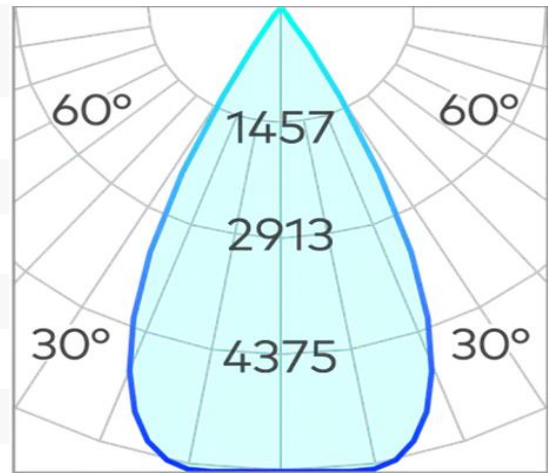

# Ion R Large Downlight COB 32w 2700k

|                         |                                     |
|-------------------------|-------------------------------------|
| <b>Product Code-</b>    | <b>IFL-IONR0180.WW27.W-FP090001</b> |
| Wattage-                | 32W                                 |
| Voltage                 | 240v AC                             |
| Colour Temperature (k)- | 2700K                               |
| Beam Angle-             | 70°                                 |
| Optional Degree         | 30°/50°                             |
| Lumen output-           | 3271                                |
| Lamp Base-              | COB                                 |
| CRI-                    | 92+                                 |
| Ip Rating-              | IP54                                |
| Dimmable                | Yes                                 |
| Mounting Type-          | Recess Mount                        |
| Material-               | Aluminium                           |
| Colour-                 | White                               |
| Warranty-               | 5 Years Replacement                 |

Ø 180 (Ø 165)