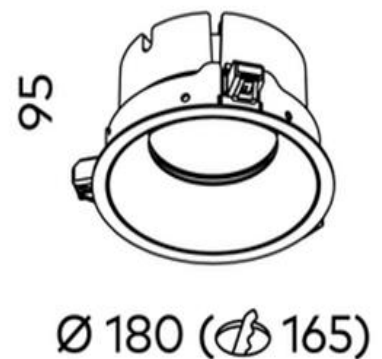

Product Code-	IFL-IONR0180.BM30.W-FP090001
Wattage-	32W
Voltage	240v AC
Colour Temperature (k)-	3000K
Beam Angle-	70°
Optional Degree	30°/50°
Lumen output-	3483
Lamp Base-	COB
CRI-	92+
Ip Rating-	IP54
Dimmable	Yes
Mounting Type-	Recess Mount
Material-	Aluminium
Colour-	Black
Warranty-	5 Years Replacement