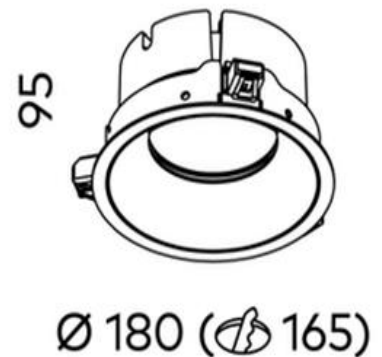

Product Code-	IFL-IONR0180.WW30.W-FP090001
Wattage-	32W
Voltage	240v AC
Colour Temperature (k)-	3000K
Beam Angle-	70°
Optional Degree	30°/50°
Lumen output-	3483
Lamp Base-	COB
CRI-	92+
Ip Rating-	IP54
Dimmable	Yes
Mounting Type-	Recess Mount
Material-	Aluminium
Colour-	White
Warranty-	5 Years Replacement