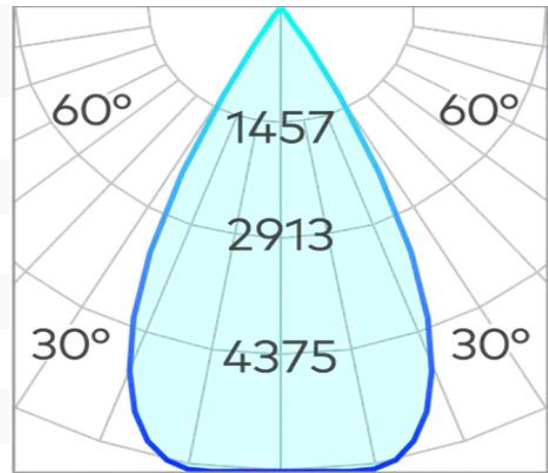

Product Code-	IFL-IONR0180.WW40.W-FP090001
Wattage-	32W
Voltage	240v AC
Colour Temperature (k)-	4000K
Beam Angle-	70°
Optional Degree	30°/50°
Lumen output-	3705
Lamp Base-	COB
CRI-	92+
Ip Rating-	IP54
Dimmable	Yes
Mounting Type-	Recess Mount
Material-	Aluminium
Colour-	White
Warranty-	5 Years Replacement