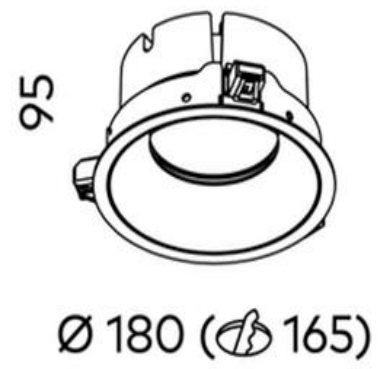

Product Code-	IFL-IONR0180.WM40.W-FP090001
Wattage-	32W
Voltage	240v AC
Colour Temperature (k)-	4000K
Beam Angle-	70°
Optional Degree	30°/50°
Lumen output-	3705
Lamp Base-	COB
CRI-	92+
Ip Rating-	IP54
Dimmable	Yes
Mounting Type-	Recess Mount
Material-	Aluminium
Colour-	White
Warranty-	5 Years Replacement