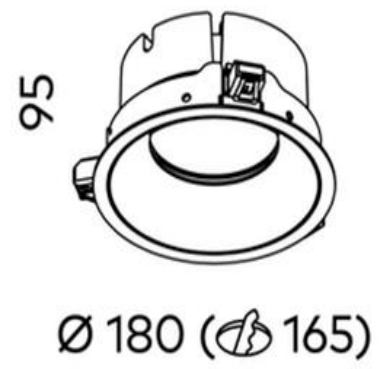

Product Code-	IFL-IONR0180.WM30.W-FP090001
Wattage-	32W
Voltage	240v AC
Colour Temperature (k)-	3000K
Beam Angle-	70°
Optional Degree	30°/50°
Lumen output-	3483
Lamp Base-	COB
CRI-	92+
Ip Rating-	IP54
Dimmable	Yes
Mounting Type-	Recess Mount
Material-	Aluminium
Colour-	White
Warranty-	5 Years Replacement