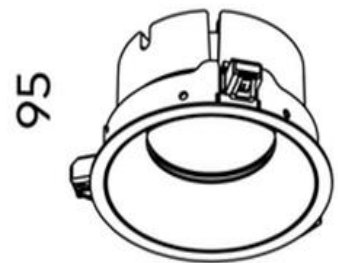

Product Code-	IFL-IONR0180.BW30.W-FP090001
Wattage-	32W
Voltage	240v AC
Colour Temperature (k)-	3000K
Beam Angle-	70°
Optional Degree	30°/50°
Lumen output-	3483
Lamp Base-	COB
CRI-	92+
Ip Rating-	IP54
Dimmable	Yes
Mounting Type-	Recess Mount
Material-	Aluminium
Colour-	Black
Warranty-	5 Years Replacement