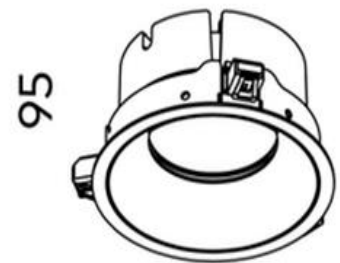

Product Code-	IFL-IONR0180.BW27.W-FP090001
Wattage-	32W
Voltage	240v AC
Colour Temperature (k)-	2700K
Beam Angle-	70°
Optional Degree	30°/50°
Lumen output-	3271
Lamp Base-	COB
CRI-	92+
Ip Rating-	IP54
Dimmable	Yes
Mounting Type-	Recess Mount
Material-	Aluminium
Colour-	Black
Warranty-	5 Years Replacement