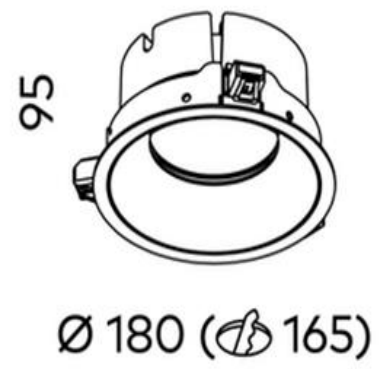

Product Code-	IFL-IONR0180.WM27.W-FP090001
Wattage-	32W
Voltage	240v AC
Colour Temperature (k)-	2700K
Beam Angle-	70°
Optional Degree	30°/50°
Lumen output-	3271
Lamp Base-	COB
CRI-	92+
Ip Rating-	IP54
Dimmable	Yes
Mounting Type-	Recess Mount
Material-	Aluminium
Colour-	White
Warranty-	5 Years Replacement