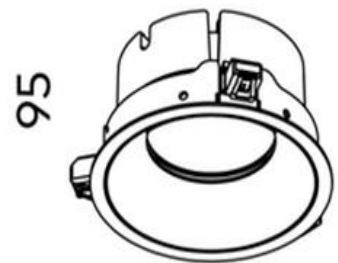

Product Code-	IFL-IONR0180.BM27.W-FP090001
Wattage-	32W
Voltage	240v AC
Colour Temperature (k)-	2700K
Beam Angle-	70°
Optional Degree	30°/50°
Lumen output-	3271
Lamp Base-	COB
CRI-	92+
Ip Rating-	IP54
Dimmable	Yes
Mounting Type-	Recess Mount
Material-	Aluminium
Colour-	Black
Warranty-	5 Years Replacement