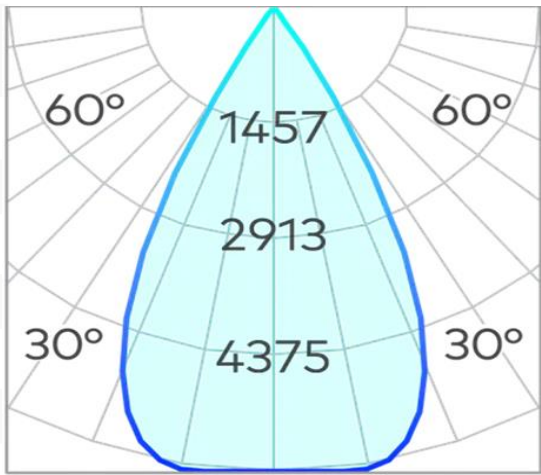

Product Code-	IFL-IONR0180.WM30.W-FP090001
Wattage-	32W
Voltage	240v AC
Colour Temperature (k)-	3000K
Beam Angle-	70°
Optional Degree	30°/50°
Lumen output-	3483
Lamp Base-	COB
CRI-	92+
Ip Rating-	IP54
Dimmable	Yes
Mounting Type-	Recess Mount
Material-	Aluminium
Colour-	White
Warranty-	5 Years Replacement