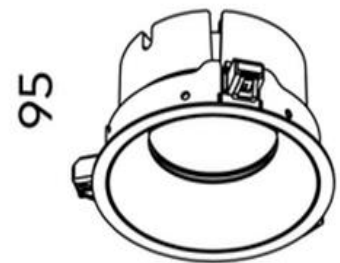

Product Code-	IFL-IONR0180.BW40.W-FP090001
Wattage-	32W
Voltage	240v AC
Colour Temperature (k)-	4000K
Beam Angle-	70°
Optional Degree	30°/50°
Lumen output-	3705
Lamp Base-	COB
CRI-	92+
Ip Rating-	IP54
Dimmable	Yes
Mounting Type-	Recess Mount
Material-	Aluminium
Colour-	Black
Warranty-	5 Years Replacement