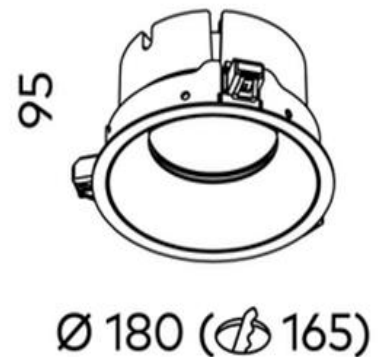

Product Code-	IFL-IONR0180.WW40.W-FP090001
Wattage-	32W
Voltage	240v AC
Colour Temperature (k)-	4000K
Beam Angle-	70°
Optional Degree	30°/50°
Lumen output-	3705
Lamp Base-	COB
CRI-	92+
Ip Rating-	IP54
Dimmable	Yes
Mounting Type-	Recess Mount
Material-	Aluminium
Colour-	White
Warranty-	5 Years Replacement