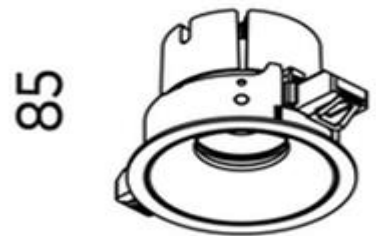

# Ion R Medium Downlight COB 15w 2700k

<b>Product Code-</b>	<b>IFL-IONR0103.BM27.W-FP040001</b>
Wattage-	15W
Voltage	240v AC
Colour Temperature (k)-	2700K
Beam Angle-	60°
Optional Degree	22°/40°
Lumen output-	746
Lamp Base-	COB
CRI-	92+
Ip Rating-	IP54
Dimmable	Yes
Mounting Type-	Recess Mount
Material-	Aluminium
Colour-	Black
Warranty-	5 Years Replacement