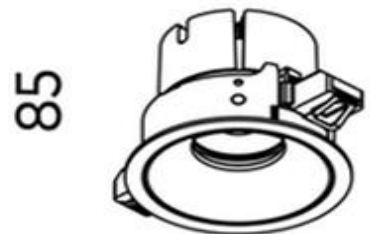

Product Code-	IFL-IONR0103.BM30.W-FP040001
Wattage-	15W
Voltage	240v AC
Colour Temperature (k)-	3000K
Beam Angle-	60°
Optional Degree	22°/40°
Lumen output-	795
Lamp Base-	COB
CRI-	92+
Ip Rating-	IP54
Dimmable	Yes
Mounting Type-	Recess Mount
Material-	Aluminium
Colour-	Black
Warranty-	5 Years Replacement