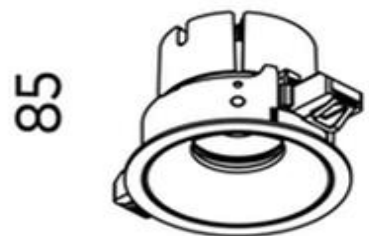

Product Code-	IFL-IONR0103.BW27.W-FP040001
Wattage-	15W
Voltage	240v AC
Colour Temperature (k)-	2700K
Beam Angle-	60°
Optional Degree	22°/40°
Lumen output-	746
Lamp Base-	COB
CRI-	92+
Ip Rating-	IP54
Dimmable	Yes
Mounting Type-	Recess Mount
Material-	Aluminium
Colour-	Black
Warranty-	5 Years Replacement