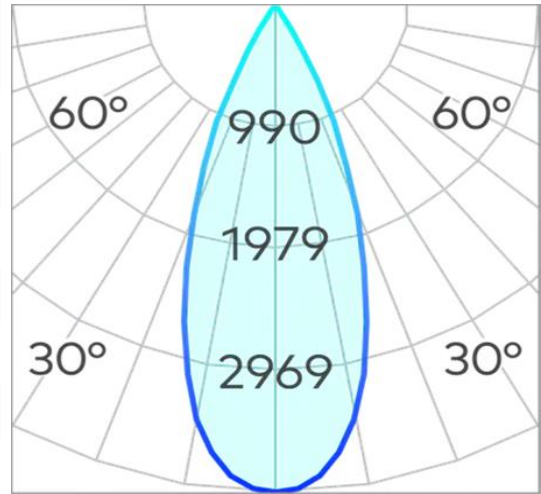

# Ion R Medium Downlight COB 15w 2700k

<b>Product Code-</b>	<b>IFL-IONR0103.BM27.W-FP040001</b>
Wattage-	15W
Voltage	240v AC
Colour Temperature (k)-	2700K
Beam Angle-	60°
Optional Degree	22°/40°
Lumen output-	746
Lamp Base-	COB
CRI-	92+
Ip Rating-	IP54
Dimmable	Yes
Mounting Type-	Recess Mount
Material-	Aluminium
Colour-	Black
Warranty-	5 Years Replacement

Ø 103 (Ø 92)