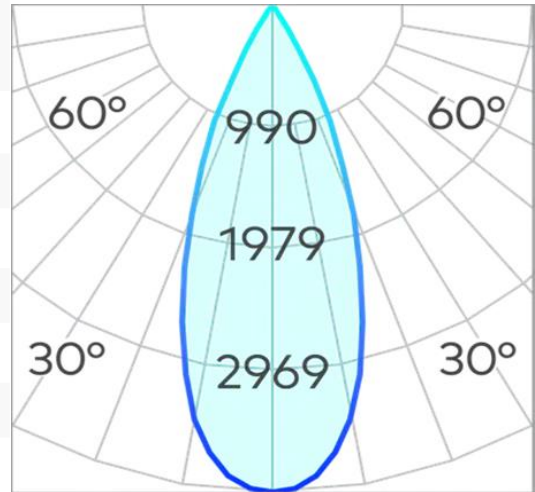

Product Code-	IFL-IONR0103.BM30.W-FP040001
Wattage-	15W
Voltage	240v AC
Colour Temperature (k)-	3000K
Beam Angle-	60°
Optional Degree	22°/40°
Lumen output-	795
Lamp Base-	COB
CRI-	92+
Ip Rating-	IP54
Dimmable	Yes
Mounting Type-	Recess Mount
Material-	Aluminium
Colour-	Black
Warranty-	5 Years Replacement