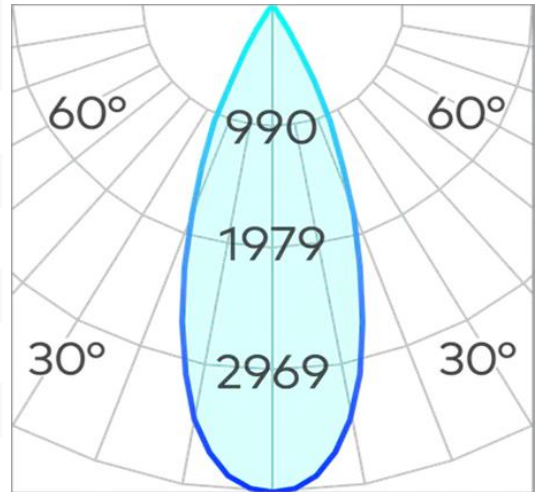

Product Code-	IFL-IONR0103.BW30.W-FP040001
Wattage-	15W
Voltage	240v AC
Colour Temperature (k)-	3000K
Beam Angle-	60°
Optional Degree	22°/40°
Lumen output-	795
Lamp Base-	COB
CRI-	92+
Ip Rating-	IP54
Dimmable	Yes
Mounting Type-	Recess Mount
Material-	Aluminium
Colour-	Black
Warranty-	5 Years Replacement