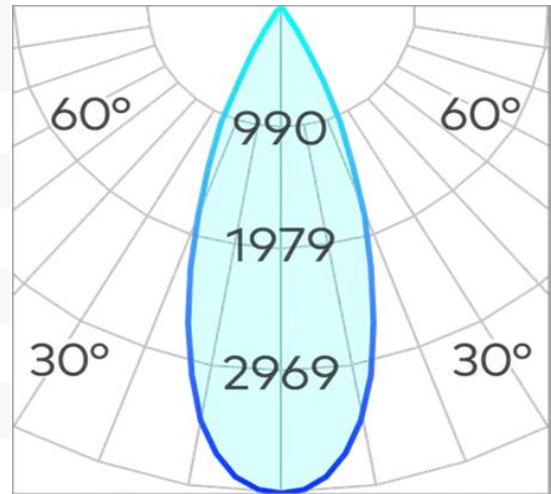

Product Code-	IFL-IONR0103.BW40.W-FP040001
Wattage-	15W
Voltage	240v AC
Colour Temperature (k)-	4000K
Beam Angle-	60°
Optional Degree	22°/40°
Lumen output-	851
Lamp Base-	COB
CRI-	92+
Ip Rating-	IP54
Dimmable	Yes
Mounting Type-	Recess Mount
Material-	Aluminium
Colour-	Black
Warranty-	5 Years Replacement