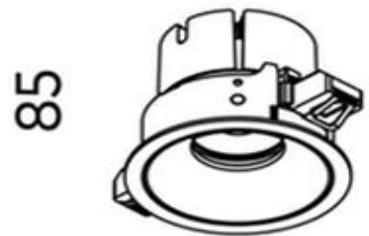

Product Code-	IFL-IONR0103.BW30.W-FP040001
Wattage-	15W
Voltage	240v AC
Colour Temperature (k)-	3000K
Beam Angle-	60°
Optional Degree	22°/40°
Lumen output-	795
Lamp Base-	COB
CRI-	92+
Ip Rating-	IP54
Dimmable	Yes
Mounting Type-	Recess Mount
Material-	Aluminium
Colour-	Black
Warranty-	5 Years Replacement