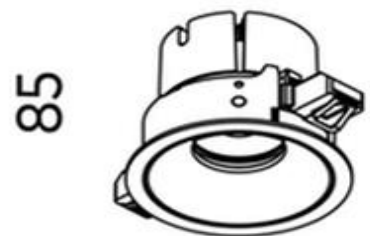

Product Code-	IFL-IONR0103.BM40.W-FP040001
Wattage-	15W
Voltage	240v AC
Colour Temperature (k)-	4000K
Beam Angle-	60°
Optional Degree	22°/40°
Lumen output-	851
Lamp Base-	COB
CRI-	92+
Ip Rating-	IP54
Dimmable	Yes
Mounting Type-	Recess Mount
Material-	Aluminium
Colour-	Black
Warranty-	5 Years Replacement