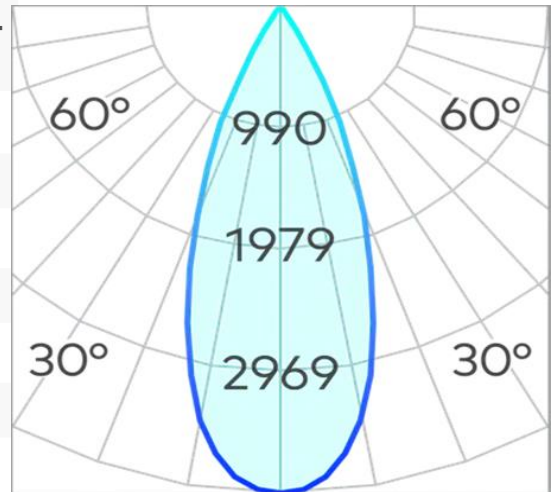

Product Code-	IFL-IONR0103.WW30.W-FP040001
Wattage-	15W
Voltage	240v AC
Colour Temperature (k)-	3000K
Beam Angle-	60°
Optional Degree	22°/40°
Lumen output-	795
Lamp Base-	COB
CRI-	92+
Ip Rating-	IP54
Dimmable	Yes
Mounting Type-	Recess Mount
Material-	Aluminium
Colour-	White
Warranty-	5 Years Replacement