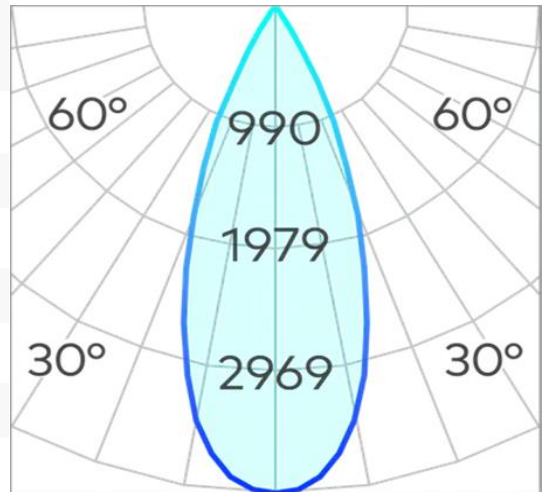

Product Code-	IFL-IONR0103.WW40.W-FP040001
Wattage-	15W
Voltage	240v AC
Colour Temperature (k)-	4000K
Beam Angle-	60°
Optional Degree	22°/40°
Lumen output-	851
Lamp Base-	COB
CRI-	92+
Ip Rating-	IP54
Dimmable	Yes
Mounting Type-	Recess Mount
Material-	Aluminium
Colour-	White
Warranty-	5 Years Replacement