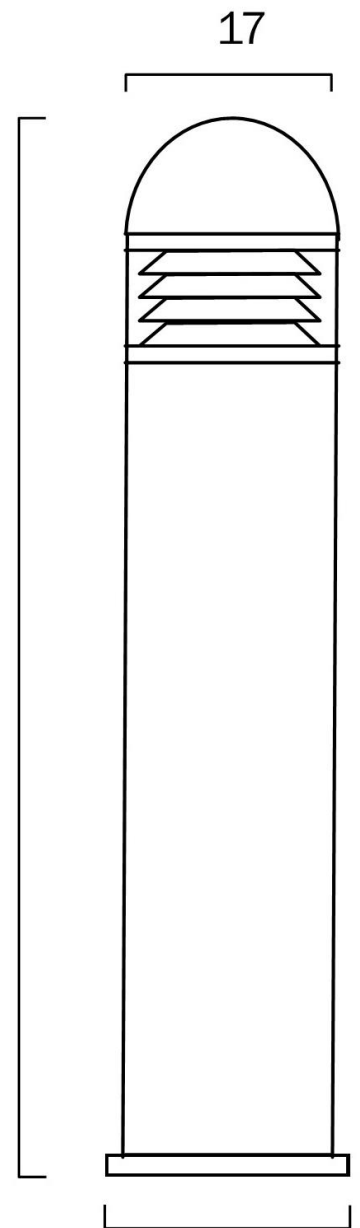

HARBOR POST WITH LOUVRE E27 40w

Product Code-	IFL-HARBOR-EX.PTL-BK
Wattage-	40w
Voltage	240v AC
Colour Temperature (k)-	Globe Dependant
Beam Angle-	360°
Lumen output-	Globe Dependant
Lamp Base-	E27
CRI-	80+
Ip Rating-	IP65
Dimmable	No
Mounting Type-	Surface
Material-	Aluminium
Colour-	Black
Warranty-	3 Years Replacement

HARBOR POST WITH LOUVRE E27 40w

Product Code-	IFL-HARBOR-EX.PTL-SL
Wattage-	40w
Voltage	240v AC
Colour Temperature (k)-	Globe Dependant
Beam Angle-	360°
Lumen output-	Globe Dependant
Lamp Base-	E27
CRI-	80+
Ip Rating-	IP65
Dimmable	No
Mounting Type-	Surface
Material-	Aluminium
Colour-	Silver
Warranty-	3 Years Replacement