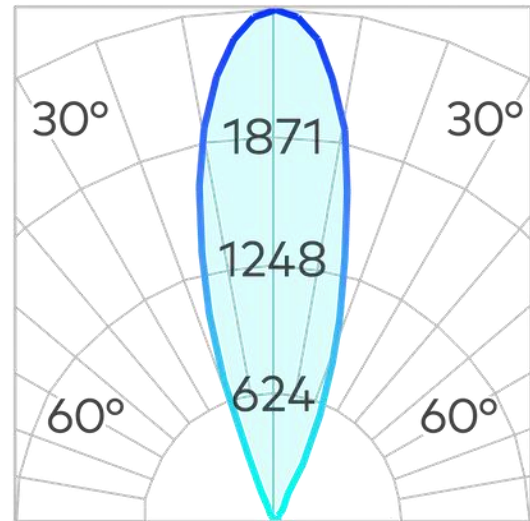

Emerald 75mm Spike Light COB 10W 3000k

Product Code-	IFL-ESPI0010.TB30.M
Wattage-	10W
Voltage	24v DC
Colour Temperature (k)-	3000K
Beam Angle-	38°
Optional Degree	15°/25°
Lumen output-	599
Lamp Base-	COB
CRI-	80+
Ip Rating-	IP65
Dimmable	No
Mounting Type-	Garden Spike
Material-	Aluminium
Colour-	Black
Warranty-	5 Years Replacement

Emerald 75mm Spike Light COB 10W 4000k

Product Code-	IFL-ESPI0010.TB40.M
Wattage-	10W
Voltage	24v DC
Colour Temperature (k)-	4000K
Beam Angle-	38°
Optional Degree	15°/25°
Lumen output-	639
Lamp Base-	COB
CRI-	80+
Ip Rating-	IP65
Dimmable	No
Mounting Type-	Garden Spike
Material-	Aluminium
Colour-	Black
Warranty-	5 Years Replacement

Emerald 75mm Spike Light COB 10W

Product Code-	IFL-ESPI0010.TG30.M
Wattage-	10W
Voltage	24v DC
Colour Temperature (k)-	3000K
Beam Angle-	38°
Optional Degree	15°/25°
Lumen output-	599
Lamp Base-	COB
CRI-	80+
Ip Rating-	IP65
Dimmable	No
Mounting Type-	Garden Spike
Material-	Aluminium
Colour-	Grey
Warranty-	5 Years Replacement