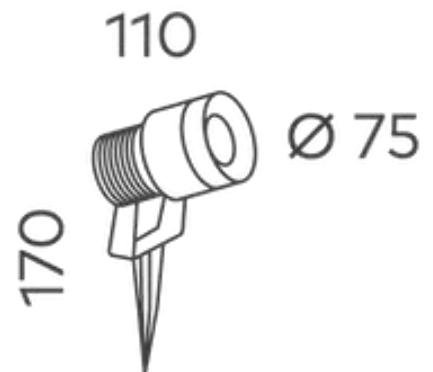

Emerald 75mm Spike Light COB 10W 3000k

Product Code-	IFL-ESPI0010.TB30.M
Wattage-	10W
Voltage	24v DC
Colour Temperature (k)-	3000K
Beam Angle-	38°
Optional Degree	15°/25°
Lumen output-	599
Lamp Base-	COB
CRI-	80+
Ip Rating-	IP65
Dimmable	No
Mounting Type-	Garden Spike
Material-	Aluminium
Colour-	Black
Warranty-	5 Years Replacement

Emerald 75mm Spike Light COB 10W 4000k

Product Code-	IFL-ESPI0010.TB40.M
Wattage-	10W
Voltage	24v DC
Colour Temperature (k)-	4000K
Beam Angle-	38°
Optional Degree	15°/25°
Lumen output-	639
Lamp Base-	COB
CRI-	80+
Ip Rating-	IP65
Dimmable	No
Mounting Type-	Garden Spike
Material-	Aluminium
Colour-	Black
Warranty-	5 Years Replacement

Emerald 75mm Spike Light COB 10W

Product Code-	IFL-ESPI0010.TG30.M
Wattage-	10W
Voltage	24v DC
Colour Temperature (k)-	3000K
Beam Angle-	38°
Optional Degree	15°/25°
Lumen output-	599
Lamp Base-	COB
CRI-	80+
Ip Rating-	IP65
Dimmable	No
Mounting Type-	Garden Spike
Material-	Aluminium
Colour-	Grey
Warranty-	5 Years Replacement