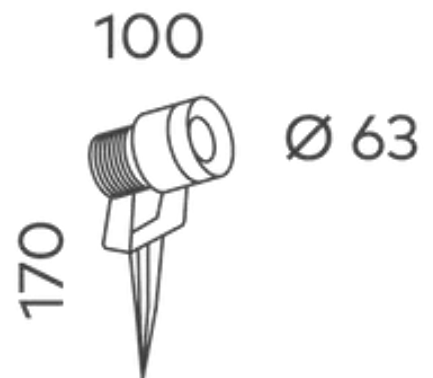

## Emerald 63mm Spike Light COB 5W 3000k

Product Code-	IFL-ESPI0005.TB30.M
Wattage-	5W
Voltage	24v DC
Colour Temperature (k)-	3000K
Beam Angle-	38°
Optional Degree	15°/25°
Lumen output-	318
Lamp Base-	COB
CRI-	80+
Ip Rating-	IP65
Dimmable	No
Mounting Type-	Garden Spike
Material-	Aluminium
Colour-	Black
Warranty-	5 Years Replacement

## Emerald 63mm Spike Light COB 5W 4000k

<b>Product Code-</b>	<b>IFL-ESPI0005.TB40.M</b>
Wattage-	5W
Voltage	24v DC
Colour Temperature (k)-	4000K
Beam Angle-	38°
Optional Degree	15°/25°
Lumen output-	327
Lamp Base-	COB
CRI-	80+
Ip Rating-	IP65
Dimmable	No
Mounting Type-	Garden Spike
Material-	Aluminium
Colour-	Black
Warranty-	5 Years Replacement

## Emerald 63mm Spike Light COB 5W

<b>Product Code-</b>	<b>IFL-ESPI0005.TG30.M</b>
Wattage-	5W
Voltage	24v DC
Colour Temperature (k)-	3000K
Beam Angle-	38°
Optional Degree	15°/25°
Lumen output-	318
Lamp Base-	COB
CRI-	80+
Ip Rating-	IP65
Dimmable	No
Mounting Type-	Garden Spike
Material-	Aluminium
Colour-	Grey
Warranty-	5 Years Replacement

## Emerald 63mm Spike Light COB 5W

<b>Product Code-</b>	<b>IFL-ESPI0005.TG40.M</b>
Wattage-	5W
Voltage	24v DC
Colour Temperature (k)-	4000K
Beam Angle-	38°
Optional Degree	15°/25°
Lumen output-	327
Lamp Base-	COB
CRI-	80+
Ip Rating-	IP65
Dimmable	No
Mounting Type-	Garden Spike
Material-	Aluminium
Colour-	Grey
Warranty-	5 Years Replacement