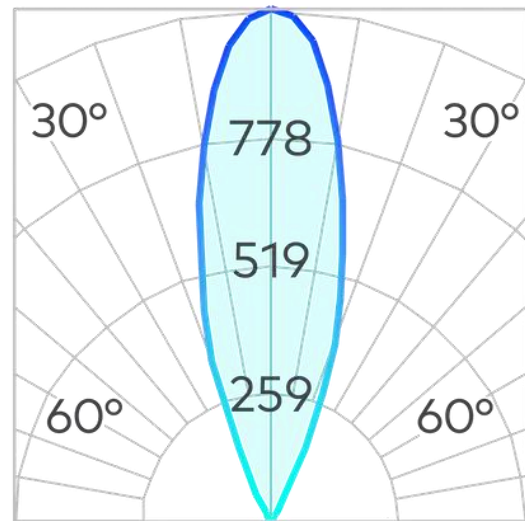

## Emerald 63mm Spike Light COB 5W 3000k

Product Code-	IFL-ESPI0005.TB30.M
Wattage-	5W
Voltage	24v DC
Colour Temperature (k)-	3000K
Beam Angle-	38°
Optional Degree	15°/25°
Lumen output-	318
Lamp Base-	COB
CRI-	80+
Ip Rating-	IP65
Dimmable	No
Mounting Type-	Garden Spike
Material-	Aluminium
Colour-	Black
Warranty-	5 Years Replacement

## Emerald 63mm Spike Light COB 5W 4000k

<b>Product Code-</b>	<b>IFL-ESPI0005.TB40.M</b>
Wattage-	5W
Voltage	24v DC
Colour Temperature (k)-	4000K
Beam Angle-	38°
Optional Degree	15°/25°
Lumen output-	327
Lamp Base-	COB
CRI-	80+
Ip Rating-	IP65
Dimmable	No
Mounting Type-	Garden Spike
Material-	Aluminium
Colour-	Black
Warranty-	5 Years Replacement

## Emerald 63mm Spike Light COB 5W

<b>Product Code-</b>	<b>IFL-ESPI0005.TG30.M</b>
Wattage-	5W
Voltage	24v DC
Colour Temperature (k)-	3000K
Beam Angle-	38°
Optional Degree	15°/25°
Lumen output-	318
Lamp Base-	COB
CRI-	80+
Ip Rating-	IP65
Dimmable	No
Mounting Type-	Garden Spike
Material-	Aluminium
Colour-	Grey
Warranty-	5 Years Replacement

## Emerald 63mm Spike Light COB 5W

<b>Product Code-</b>	<b>IFL-ESPI0005.TG40.M</b>
Wattage-	5W
Voltage	24v DC
Colour Temperature (k)-	4000K
Beam Angle-	38°
Optional Degree	15°/25°
Lumen output-	327
Lamp Base-	COB
CRI-	80+
Ip Rating-	IP65
Dimmable	No
Mounting Type-	Garden Spike
Material-	Aluminium
Colour-	Grey
Warranty-	5 Years Replacement