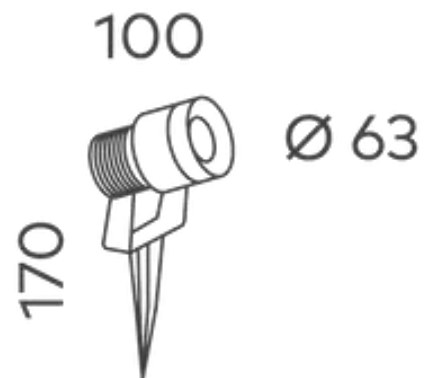

## Emerald 63mm Spike Light COB 5W 3000k

Product Code-	IFL-ESPI0005.TB30.M
Wattage-	5W
Voltage	24v DC
Colour Temperature (k)-	3000K
Beam Angle-	38°
Optional Degree	15°/25°
Lumen output-	318
Lamp Base-	COB
CRI-	80+
Ip Rating-	IP65
Dimmable	No
Mounting Type-	Garden Spike
Material-	Aluminium
Colour-	Black
Warranty-	5 Years Replacement

## Emerald 63mm Spike Light COB 5W 4000k

<b>Product Code-</b>	<b>IFL-ESPI0005.TB40.M</b>
Wattage-	5W
Voltage	24v DC
Colour Temperature (k)-	4000K
Beam Angle-	38°
Optional Degree	15°/25°
Lumen output-	327
Lamp Base-	COB
CRI-	80+
Ip Rating-	IP65
Dimmable	No
Mounting Type-	Garden Spike
Material-	Aluminium
Colour-	Black
Warranty-	5 Years Replacement

## Emerald 63mm Spike Light COB 5W

<b>Product Code-</b>	<b>IFL-ESPI0005.TG30.M</b>
Wattage-	5W
Voltage	24v DC
Colour Temperature (k)-	3000K
Beam Angle-	38°
Optional Degree	15°/25°
Lumen output-	318
Lamp Base-	COB
CRI-	80+
Ip Rating-	IP65
Dimmable	No
Mounting Type-	Garden Spike
Material-	Aluminium
Colour-	Grey
Warranty-	5 Years Replacement

## Emerald 63mm Spike Light COB 5W

<b>Product Code-</b>	<b>IFL-ESPI0005.TG40.M</b>
Wattage-	5W
Voltage	24v DC
Colour Temperature (k)-	4000K
Beam Angle-	38°
Optional Degree	15°/25°
Lumen output-	327
Lamp Base-	COB
CRI-	80+
Ip Rating-	IP65
Dimmable	No
Mounting Type-	Garden Spike
Material-	Aluminium
Colour-	Grey
Warranty-	5 Years Replacement