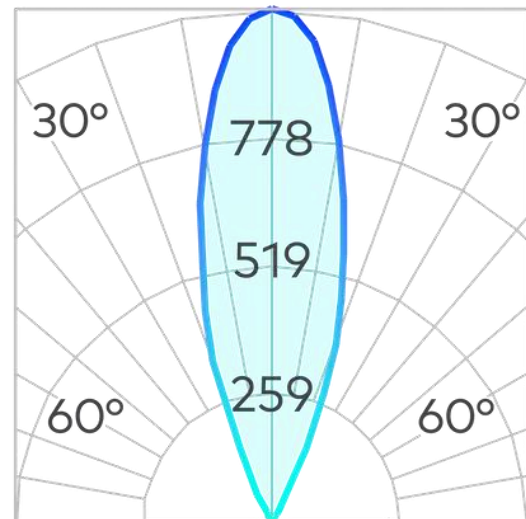

## Emerald 63mm Spike Light COB 5W 3000k

Product Code-	IFL-ESPI0005.TB30.M
Wattage-	5W
Voltage	24v DC
Colour Temperature (k)-	3000K
Beam Angle-	38°
Optional Degree	15°/25°
Lumen output-	318
Lamp Base-	COB
CRI-	80+
Ip Rating-	IP65
Dimmable	No
Mounting Type-	Garden Spike
Material-	Aluminium
Colour-	Black
Warranty-	5 Years Replacement

## Emerald 63mm Spike Light COB 5W 4000k

<b>Product Code-</b>	<b>IFL-ESPI0005.TB40.M</b>
Wattage-	5W
Voltage	24v DC
Colour Temperature (k)-	4000K
Beam Angle-	38°
Optional Degree	15°/25°
Lumen output-	327
Lamp Base-	COB
CRI-	80+
Ip Rating-	IP65
Dimmable	No
Mounting Type-	Garden Spike
Material-	Aluminium
Colour-	Black
Warranty-	5 Years Replacement

## Emerald 63mm Spike Light COB 5W

<b>Product Code-</b>	<b>IFL-ESPI0005.TG30.M</b>
Wattage-	5W
Voltage	24v DC
Colour Temperature (k)-	3000K
Beam Angle-	38°
Optional Degree	15°/25°
Lumen output-	318
Lamp Base-	COB
CRI-	80+
Ip Rating-	IP65
Dimmable	No
Mounting Type-	Garden Spike
Material-	Aluminium
Colour-	Grey
Warranty-	5 Years Replacement

## Emerald 63mm Spike Light COB 5W

<b>Product Code-</b>	<b>IFL-ESPI0005.TG40.M</b>
Wattage-	5W
Voltage	24v DC
Colour Temperature (k)-	4000K
Beam Angle-	38°
Optional Degree	15°/25°
Lumen output-	327
Lamp Base-	COB
CRI-	80+
Ip Rating-	IP65
Dimmable	No
Mounting Type-	Garden Spike
Material-	Aluminium
Colour-	Grey
Warranty-	5 Years Replacement