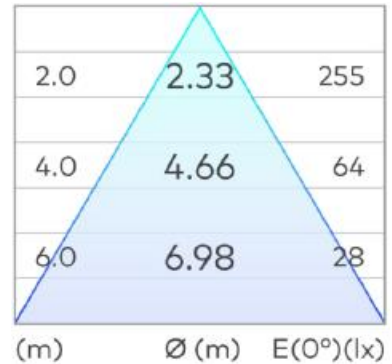

EQ Comfort 100mm Downlight Kit COB 10W

Product Code-	IFL-EQCD0100.TW30.W
Wattage-	10w
Voltage	240v- remote Driver
Colour Temperature (k)-	3000K
Beam Angle-	60°
Lumen output-	804
Lamp Base-	COB
CRI-	90+
Ip Rating-	IP44
Dimmable	Yes
Mounting Type-	Ceiling Recess
Material-	Aluminium
Colour-	White
Warranty-	3 Years Replacement

EQ Comfort 100mm Downlight Kit COB 10W

Product Code-	IFL-EQCD0100.TW40.W
Wattage-	10w
Voltage	240v- remote Driver
Colour Temperature (k)-	4000K
Beam Angle-	60°
Lumen output-	849
Lamp Base-	COB
CRI-	90+
Ip Rating-	IP44
Dimmable	Yes
Mounting Type-	Ceiling Recess
Material-	Aluminium
Colour-	White
Warranty-	3 Years Replacement