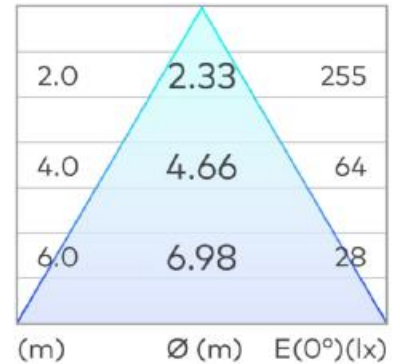

EQ Comfort 100mm Downlight Kit COB 10W