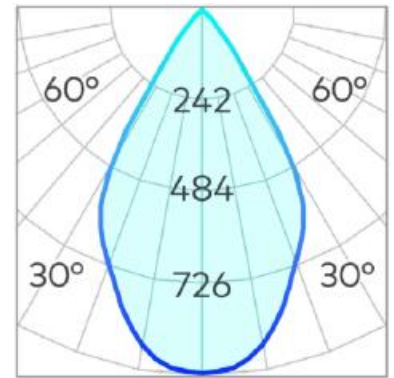

EQ Comfort 100mm Downlight Kit COB 10W