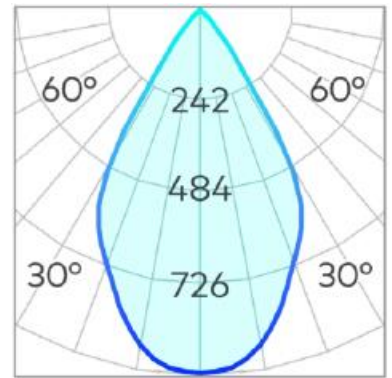

EQ Comfort 100mm Downlight Kit COB 10W

Product Code-	IFL-EQCD0100.TW30.W
Wattage-	10w
Voltage	240v- remote Driver
Colour Temperature (k)-	3000K
Beam Angle-	60°
Lumen output-	804
Lamp Base-	COB
CRI-	90+
Ip Rating-	IP44
Dimmable	Yes
Mounting Type-	Ceiling Recess
Material-	Aluminium
Colour-	White
Warranty-	3 Years Replacement