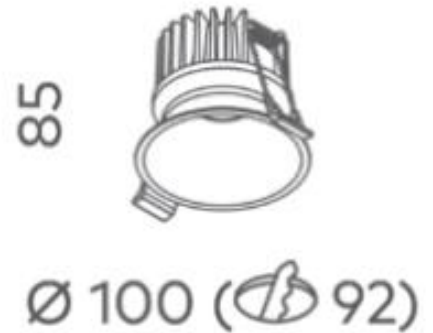

EQ Comfort 100mm Downlight Kit COB 10W

Product Code-	IFL-EQCD0100.TW30.W
Wattage-	10w
Voltage	240v- remote Driver
Colour Temperature (k)-	3000K
Beam Angle-	60°
Lumen output-	804
Lamp Base-	COB
CRI-	90+
Ip Rating-	IP44
Dimmable	Yes
Mounting Type-	Ceiling Recess
Material-	Aluminium
Colour-	White
Warranty-	3 Years Replacement

EQ Comfort 100mm Downlight Kit COB 10W

Product Code-	IFL-EQCD0100.TW40.W
Wattage-	10w
Voltage	240v- remote Driver
Colour Temperature (k)-	4000K
Beam Angle-	60°
Lumen output-	849
Lamp Base-	COB
CRI-	90+
Ip Rating-	IP44
Dimmable	Yes
Mounting Type-	Ceiling Recess
Material-	Aluminium
Colour-	White
Warranty-	3 Years Replacement

EQ Comfort 100mm Downlight Kit COB 10W

85
 Ø 100 (Ø 92)

Product Code-	IFL-EQCD0100.TB30.W
Wattage-	10w
Voltage	240v- remote Driver
Colour Temperature (k)-	3000K
Beam Angle-	60°
Lumen output-	804
Lamp Base-	COB
CRI-	90+
Ip Rating-	IP44
Dimmable	Yes
Mounting Type-	Ceiling Recess
Material-	Aluminium
Colour-	Black
Warranty-	3 Years Replacement